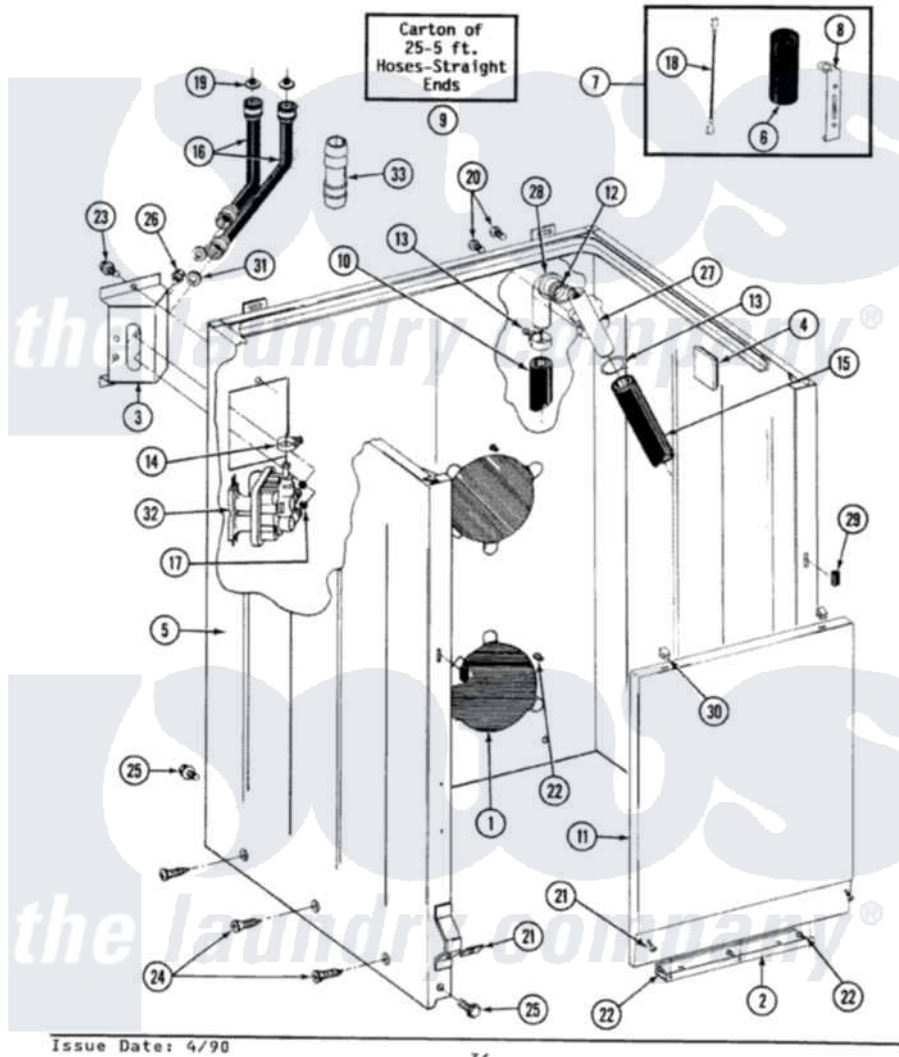

Maytag A9900 02 - CABINET, WATER VALVE, HOSES & FRNT PANEL

SECTION: CABINET, WATER VALVE, HOSES & FRONT PANEL
 MODEL: ALL MODELS

Maytag [Residential Maytag A9900 Washer Parts](#) Parts Diagram 02 - CABINET, WATER VALVE, HOSES & FRNT PANEL

Click on the part number to view part

Item	Original Part Number	Replaced By	Status	Part Description
1	211878		Not Available	PLATE, ACCESS
2	213846			Guard, Belt
3	214812	22002361		Bracket, Water Valve
4	215058			Pad, Cabinet Bumper
5	203319	22203319		Cabinet
6	Y200832			Capacitor
7	206103			Capacitor Kit
8	211149			Clip, Capacitor
9	202861	202860		Inlet Hose Assembly
10	215279	22003410		Hose, Drain
"	Y059149			(7/8" I.D. CARTON OF 50 FT.)
"	216017			Hose, Drain
11	212998		Not Available	PANEL, FRONT (WHT)
12	214765			Gasket, Siphon Break
13	200908	285655		Clamp, Hose

"	200461	285655	Clamp, Hose
14	201575		Clamp, Hose
15	214767	22001448	Hose, Pump
16	205828	202860	Inlet Hose Assembly
"	202860		Inlet Hose Assembly
"	200681	21001467	Hose- 10'
"	200672	76314	Hose, Inlet 6 Ft. Hose With Elbow
"	200688	76314	Hose, Inlet 6 Ft. Hose With Elbow
17	214337	96160	Screen
18	203237		No.17 Wire With Terminal
19	200961	12001413	Strainer And Washer Kit
20	Y014874		Screw, Idler Arm And Sleeve
21	204439		Screw And Fstner Assembly
22	211294	90767	Screw, 8A X 3/8 HeX Washer Head Tapping
23	212276	W10116760	Screw
24	213007		Xfor Cabinet See Cabinet, Back
25	213121	3400111	Screw, 12-14 X 5/8
"	213122	27001200	Screw
26	Y313561		Screw----NA
27	206638		Siphon Break
28	214764	208847	Elbow
"	Y216016	W10116738	Elbow
29	214376	22002331	Spacer, Front Panel
30	212982	22001650	Fastener, Spring
31	Y013783		Washer, Inlet Hose
32	205613		Water Valve
33	Y216015		Coupling, Hose