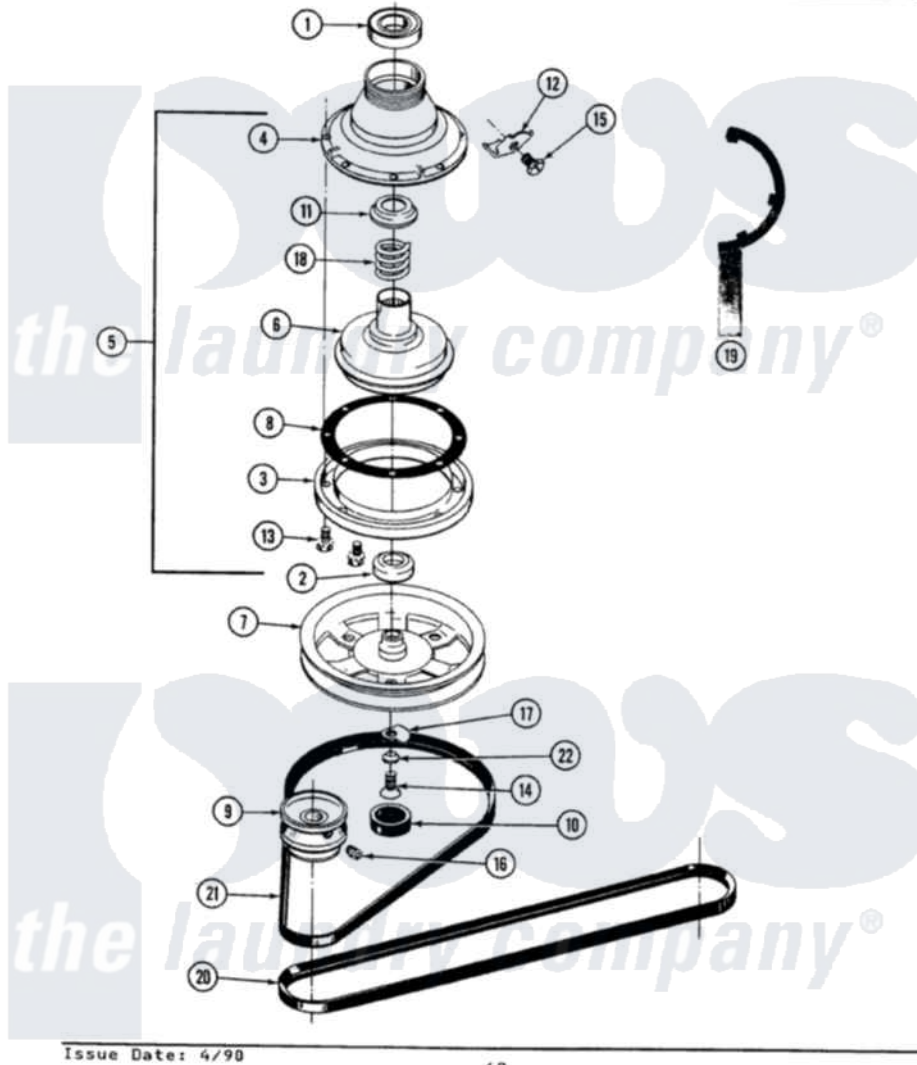

Maytag A9900 03 - CLUTCH, BRAKE & BELTS

SECTION: CLUTCH, BRAKE & BELTS
 MODEL: ALL MODELS

Maytag Residential Maytag A9900 Washer Parts Parts Diagram 03 - CLUTCH, BRAKE & BELTS
 Click on the part number to view part

Item	Original Part Number	Replaced By	Status	Part Description
1	Y200720	22003441		Bearing, Rear
2	200835			Bearing, Brake Rotor
3	211043	6-2011900		Brake Asse
4	211045	6-2011900		Brake Asse
5	201190	6-2011900		Brake Asse
6	201126	6-2011900		Brake Asse
7	211059	6-2301530		Pulley
8	211042	6-2011900		Brake Asse
9	200816	6-2008160		Pulley- MO
10	211038		Not Available	CAP, OIL RETAINER
11	211039	6-2011900		Brake Asse
12	213325			Clip, Retaining
13	211000			SCREW, BRAKE DRUM (HEX HEAD)
14	211375	681582		Screw
15	213326			Bolt, Sems Retaining Clip
16	Y053241			Set Screw, Motor Pulley

17	211089		Lug, Stop Pulley
18	211041	6-2011900	Brake Asse
19	Y038315	038315	Tool
20	211124		Part Not Used
21	211125		V Belt, Drive Pulley
22	211090	22003555	Washer, Stop Lug