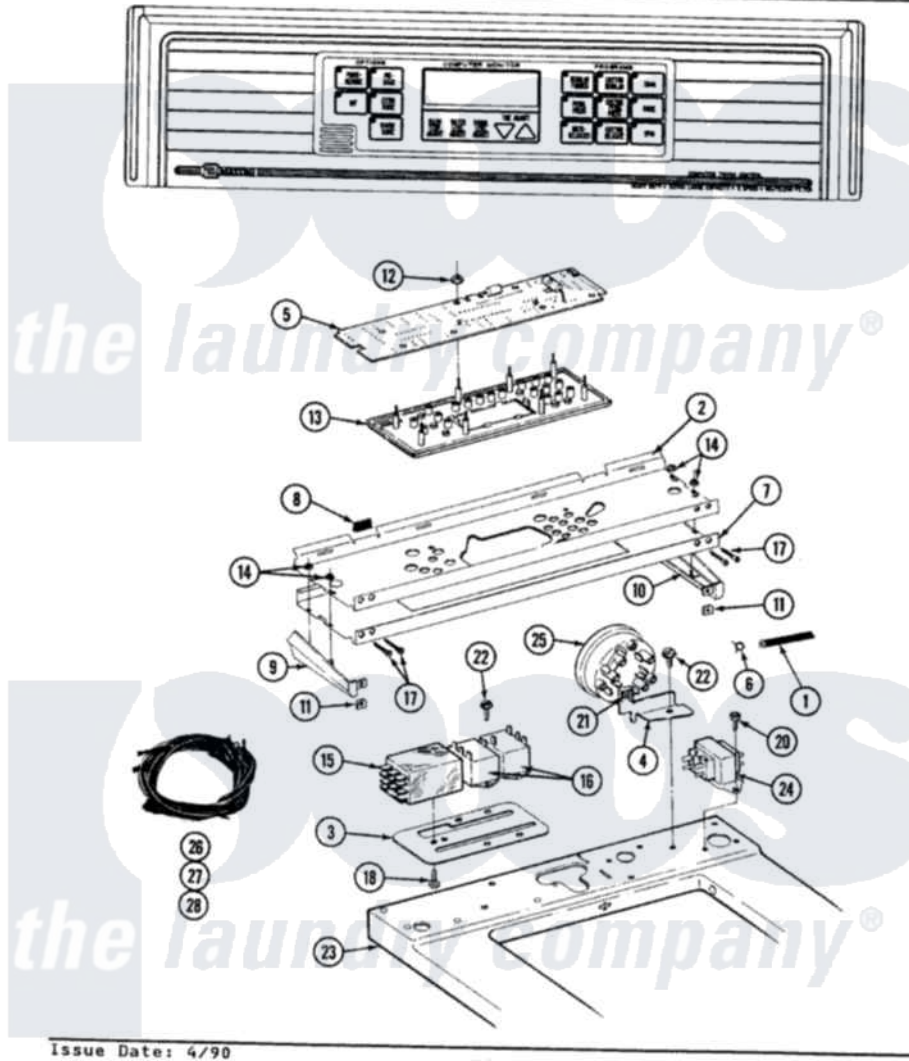

Maytag A9900 04 - CONTROL PANEL

SECTION: CONTROL PANEL
MODEL: A9900

Issue Date: 4/90

32

Maytag [Residential Maytag A9900 Washer Parts](#) Parts Diagram 04 - CONTROL PANEL

Click on the part number to view part

Item	Original Part Number	Replaced By	Status	Part Description
1	212942	22001619		Tube, Water Level Switch
2	215722			Backup Plate
3	215725		Not Available	BRACKET RELAY
4	215720		Not Available	BRACKET FOR WATER LEVEL SW
5	207208			Pc Board
6	410296	596669		Clamp, Manifold
7	207220		Not Available	CONTROL PANEL
8	214897			Pad, Control Panel
9	207215		Not Available	END CAP LH
10	207216		Not Available	END CAP RH
11	214894			Fastener, End Cap
12	912077			Locknut, Reader Harness
13	207235		Not Available	MOUNTING PANEL ASSY
14	214872			Palnut, End Cap Note: Nut, Lamp Holder
15	206421			Relay, Motor Reversing

16	207770		Not Available	RELAY
17	210932			Screw, No.8 X 9/16 Ctsk Note: Screw, Inlet Duct
18	212949	22001866		Screw, Relay
NI	211294	90767		Screw, 8A X 3/8 HeX Washer Head Tapping
20	Y313559			Screw
21	Y311711			Screw, Fuse Block
22	910647	489355		Screw, 8 X 1/2
"	910647	489355		Screw, 8 X 1/2
23	207170			Top Cover
24	207766			Transformer
25	207213		Not Available	WATER LEVEL SWITCH
26	207218		Not Available	WIRE HARNESS
27	207211		Not Available	WIRE HARNESS
28	207212		Not Available	WIRE HARNESS