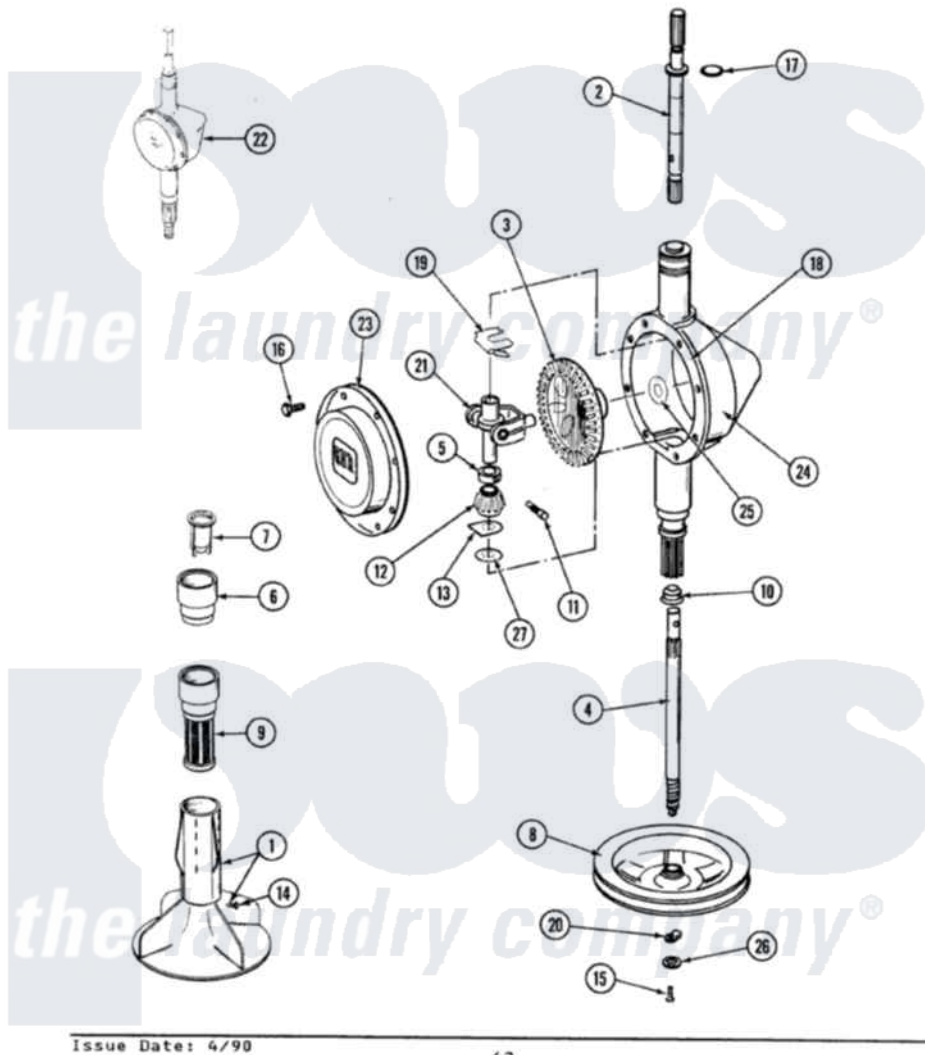

Maytag A9900 05 - ORBITAL TRANSMISSION

SECTION: ORBITAL TRANSMISSION
MODEL: ALL MODELS

Issue Date: 4/90

42

Maytag [Residential Maytag A9900 Washer Parts](#) Parts Diagram 05 - ORBITAL TRANSMISSION
Click on the part number to view part

Item	Original Part Number	Replaced By	Status	Part Description
1	207228			Agitator W/Lock Screw
2	207153	6-2097820		Kit- Shaft
3	206713	6-2067130		Gear- Beve
4	215410	12001450		Ctr Shaft W/Collar Andkeeper- Dp
5	215415		Not Available	COLLAR, LOWER
6	215721			Dispensing Cap
7	215733			Dispensing Cup
8	211059	6-2301530		Pulley
9	207426			Lint Filter Deep
"	207657			Lint Filter Deep
10	206602	207843		Lip Seal Repair Kit
11	Y206629			Pin, Collar
12	215401	W10221114		Pinion
13	215395			Plate, Clutch
14	206478		Not Available	SCREW & WASHER FOR AGITATOR

15	211375	681582	Screw
16	215417	Not Available	SCREW, TRANSMISSION COVER
17	210690		Seal, Rubber
18	Y058700	675652	Adhesive
19	215581		Spring, Agitator Shaft
20	211089		Lug, Stop Pulley
21	206685	6-2066850	Yoke
22	206707	6-2097750	Trans Dee
23	206628		Cover, Transmission
24	206624	6-2097750	Trans Dee
25	215394		Washer, Bevel Gear
26	211090	22003555	Washer, Stop Lug
27	211483	6-2114830	Washer- SP