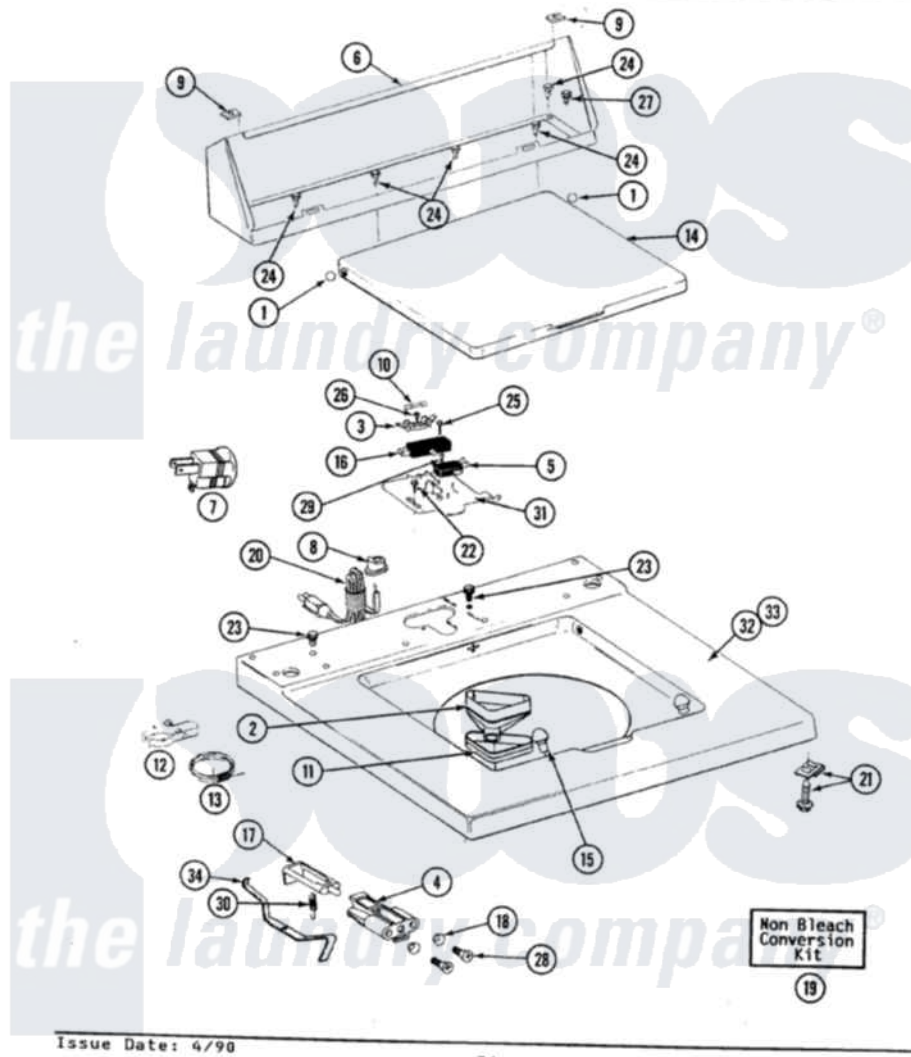

# Maytag A9900 06 - TOP COVER, CONSOLE & LID SWITCH

SECTION: TOP COVER, CONSOLE & LID SWITCH  
 MODEL: ALL MODELS

Issue Date: 4/98

34

Maytag Residential Maytag A9900 Washer Parts Parts Diagram 06 - TOP COVER, CONSOLE & LID SWITCH  
 Click on the part number to view part

Item	Original Part Number	Replaced By	Status	Part Description
1	<a href="#">211726</a>			Hinge, Ball Lid
2	<a href="#">215577</a>			Bleach Inlet White
3	<a href="#">207167</a>			Block, Fuse
4	216256		Not Available	BRACKET, UNBALANCE
"	214279	<a href="#">204968</a>		Plunger And Bracket Assembly--W
5	<a href="#">207166</a>			Switch, Check
6	<a href="#">205635</a>			Console
7	<a href="#">Y201808</a>			Converter
8	<a href="#">211881</a>			Grommet, Cord Part Not Used-Gas Models Only
9	<a href="#">215075</a>			Fastener, Control Panel To Console
10	207168	<a href="#">22001682</a>		Switch Assembly, Lid W/4amp Fuse
11	<a href="#">214436</a>			Gasket
12	<a href="#">301548</a>			Clamp, Ground Wire
13	<a href="#">311155</a>			Ground Wire And Clamp