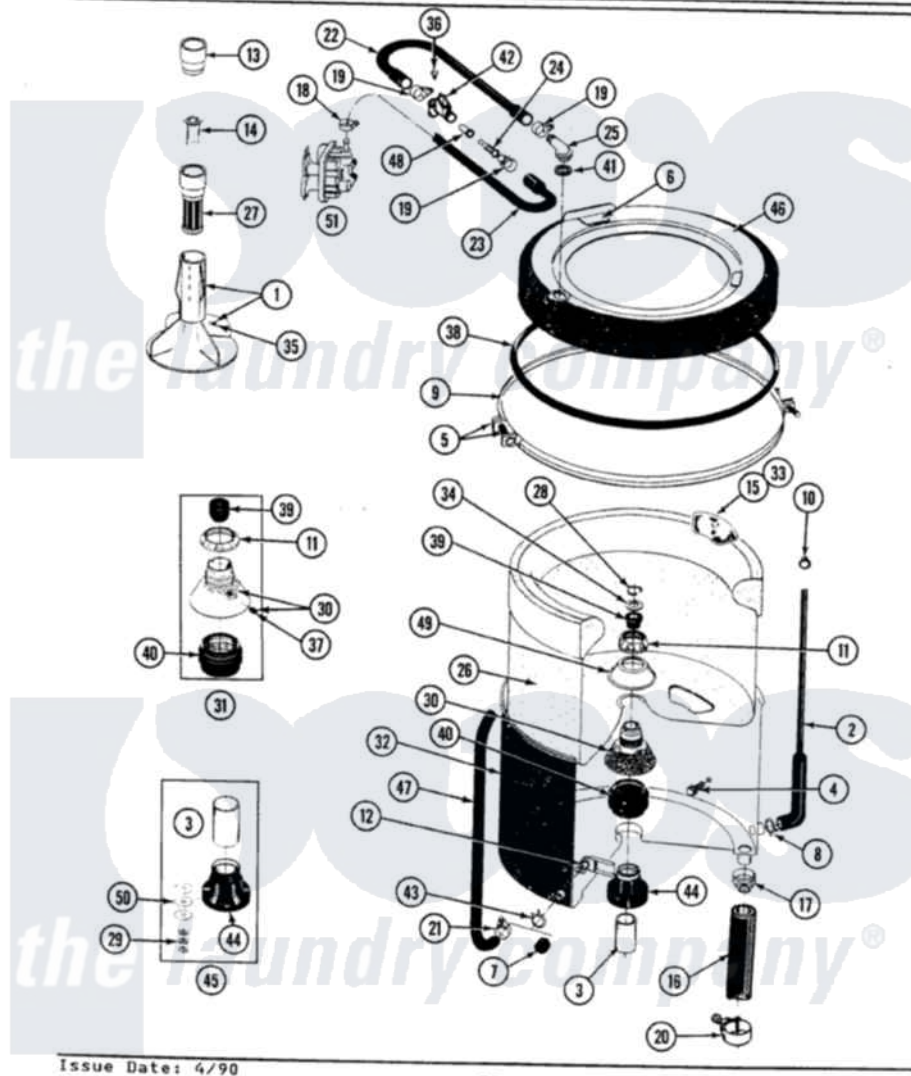

# Maytag A9900 07 - TUB, AGITATOR, MOUNTING STEM & SEAL

SECTION: TUB AGITATOR, MOUNTING STEM & SEAL  
 MODEL: ALL MODELS

Issue Date: 4/90

38

Maytag Residential Maytag A9900 Washer Parts Parts Diagram 07 - TUB, AGITATOR, MOUNTING STEM & SEAL  
 Click on the part number to view part

Item	Original Part Number	Replaced By	Status	Part Description
1	<a href="#">207228</a>			Agitator W/Lock Screw
2	<a href="#">215976</a>			Air Tube
"	212942	<a href="#">22001619</a>		Tube, Water Level Switch
3	<a href="#">211130</a>			Bearing Liner, Tub Bearing
4	200744	<a href="#">W10175939</a>		Bolt
"	205254	<a href="#">W10175938</a>		Bolt
5	<a href="#">205529</a>			Nut And Bolt Kit For Tub Clam
6	<a href="#">215232</a>			Bumper, Unbalance
7	<a href="#">214725</a>			Cap For Spout-Outer Tub
8	<a href="#">211641</a>			Clamp, 1-1/16"
9	<a href="#">200846</a>			Clamp - Tub Cover
10	410296	<a href="#">596669</a>		Clamp, Manifold
11	211047	<a href="#">6-2110472</a>		Nut- Clamp
12	<a href="#">214434</a>			Spout, Deflector
13	<a href="#">215721</a>			Dispensing Cap
14	<a href="#">215733</a>			Dispensing Cup