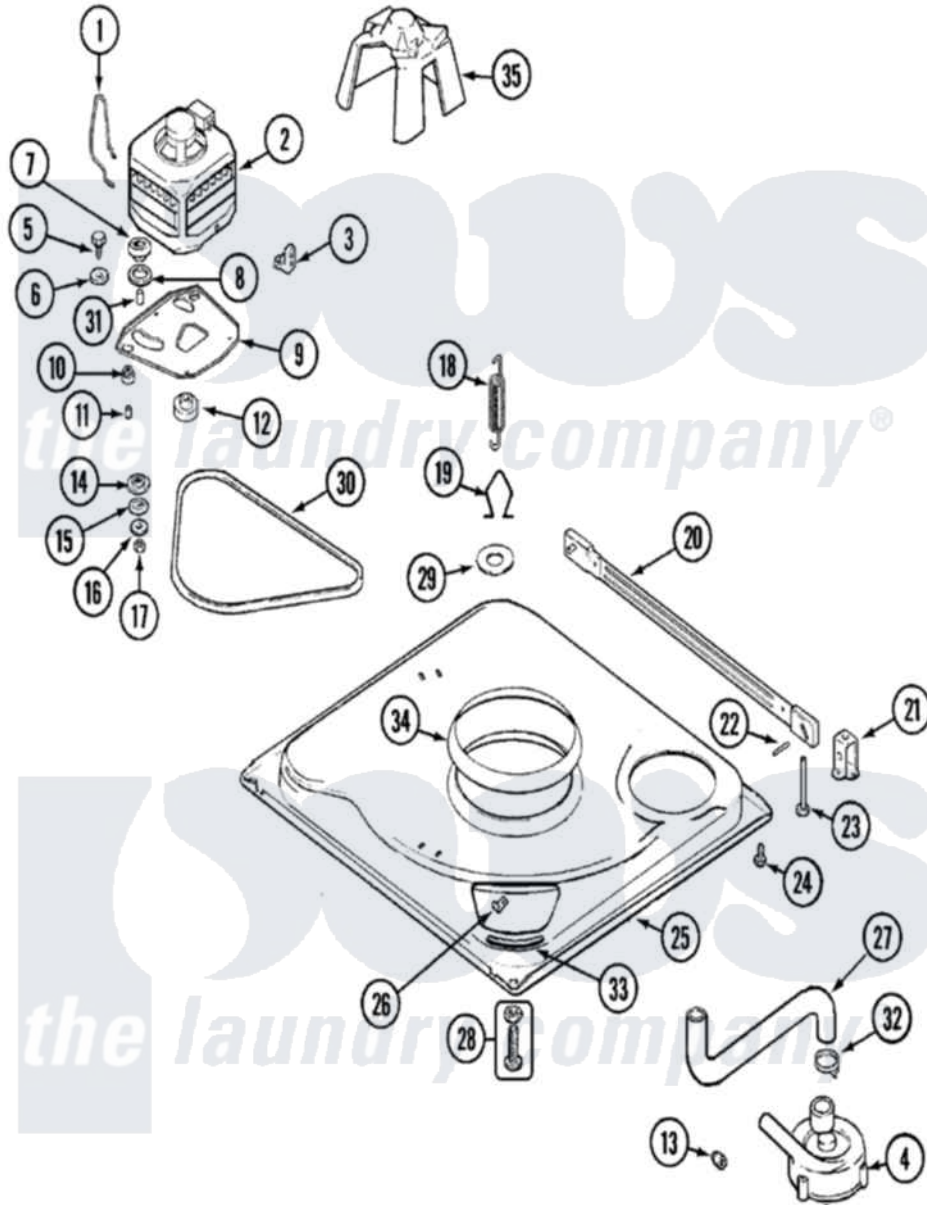

Maytag AAV1200AGW 01 - BASE

Maytag [Residential Maytag AAV1200AGW Washer Parts](#) Parts Diagram 01 - BASE
 Click on the part number to view part

Item	Original Part Number	Replaced By	Status	Part Description
1	21001110	22004376		Spring, Motor Pivot
2	21001637			Motor
3	21001109	21001486		Foot Slide, Isolator
4	35-2099	35-6465		Pump Assem
"	21001873	35-6780		Pump-Water
5	25-7833	21001977		Screw
6	25-7834			Washer, Motor/Base Screw
7	33-9946			Isolator, Motor
8	35-3570			Washer, Motor Pivot
9	21001111	21001783		Plate And Screw Assembly
10	35-3646			Isolator, Motor Plate
11	25-7831			Spacer, Mounting
12	21001421	21001833		Pulley, Motor
"	25-7117			Set Screw
13	35-2344			Restrictor, Flow
14	35-3571			Slide, Motor Pivot

15	33-9967		Washer, Motor Isolator
16	25-7047		Washer, Flat
17	25-7325	Y707702	Locknut
18	21001598		Spring, Suspension
19	21001166		Hook, Suspension Spring
20	35-2049	21001881	Bar, Stabilizer
21	35-2046		Bracket, Stabilizer
22	35-2052		Pin, Stabilizer
23	35-3020	22004469	Leg And Foot Self Stabilizing
24	31001041	308685	Side Trim)
25	21001169	12002701	Base Kit
"	21001893	12002701	Base Kit
26	25-7845		Speednut, Motor
27	21001915		Hose, Tub To Pump
"	35-3584	21001915	Hose, Tub To Pump
28	35-3507	25001119	Foot And Pad Assembly
29	Y25-7951		Washer, Suspension Hook
30	35-2279		Belt, Drive
31	25-7830		Spacer
32	25-6068	285655	Clamp, Hose
33	35-2065		Pad, Motor Plate
34	21001161	21002026	Snubber
35	22002721		Shield, Motor