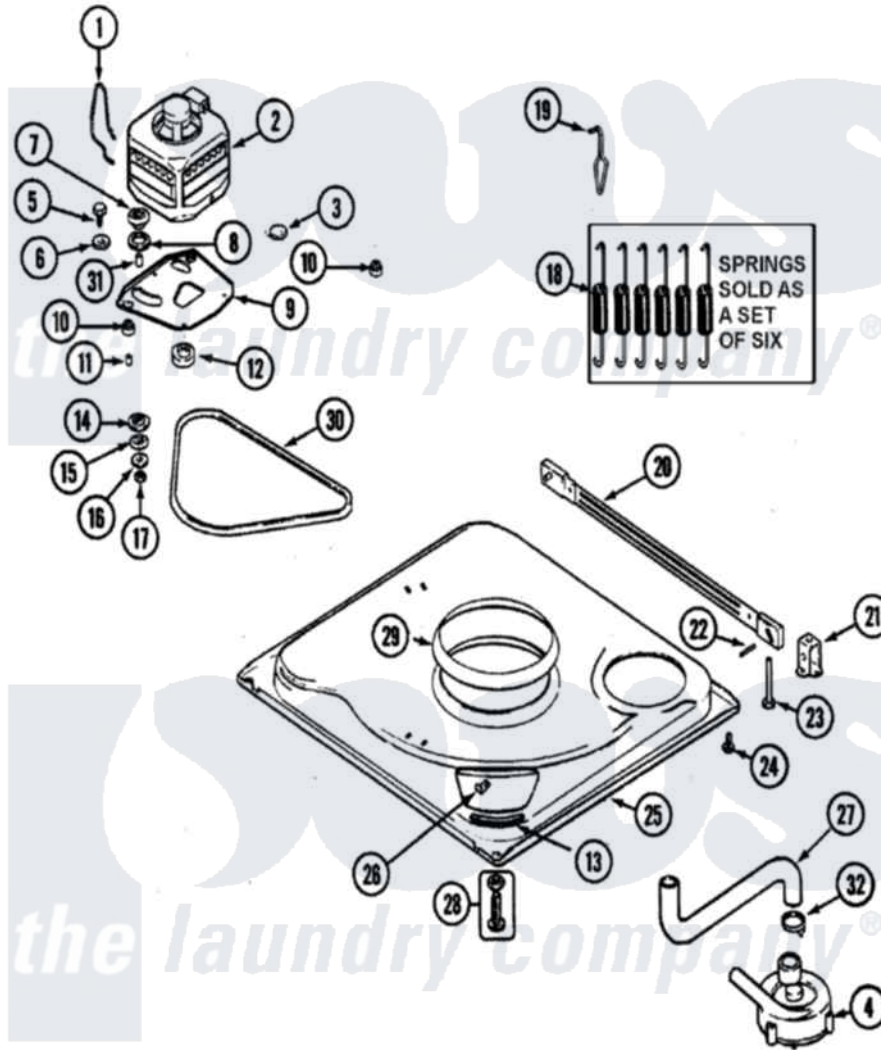

Maytag AAV1200AGW 02 - BASE (SERIES 19)

Maytag [Residential Maytag AAV1200AGW Washer Parts](#) Parts Diagram 02 - BASE (SERIES 19)
 Click on the part number to view part

Item	Original Part Number	Replaced By	Status	Part Description
1	21001110	22004376		Spring, Motor Pivot
2	21001637			Motor
3	21001486			Foot Slide, Isolator
4	21001873	35-6780		Pump-Water
5	25-7833	21001977		Screw
6	25-7834			Washer, Motor/Base Screw
7	33-9946			Isolator, Motor
8	35-3570			Washer, Motor Pivot
9	21001783			Plate And Screw Assembly
10	35-3646			Isolator, Motor Plate
11	25-7831			Spacer, Mounting
12	21001833			Pulley, Motor
13	35-2065			Pad, Motor Plate
14	35-3571			Slide, Motor Pivot
15	33-9967			Washer, Motor Isolator
16	25-7047			Washer, Flat

17	25-7325	Y707702	Locknut
18	12002102	12002773	Spring
"	21002065	12002773	Spring
19	21001166		Hook, Suspension Spring
20	21001754	21001881	Bar, Stabilizer
21	35-2046		Bracket, Stabilizer
22	35-2052		Pin, Stabilizer
23	35-3020	22004469	Leg And Foot Self Stabalizing
24	25-7828	489483	Screw 10-32 X 1/2
25	21001893	12002701	Base Kit
26	25-7845		Speednut, Motor
27	21001915		Hose, Tub To Pump
28	35-3507	25001119	Foot And Pad Assembly
29	21002026		Snubber
"	21001161	21002026	Snubber
30	35-2279		Belt, Drive
31	25-7830		Spacer
32	25-6068	285655	Clamp, Hose