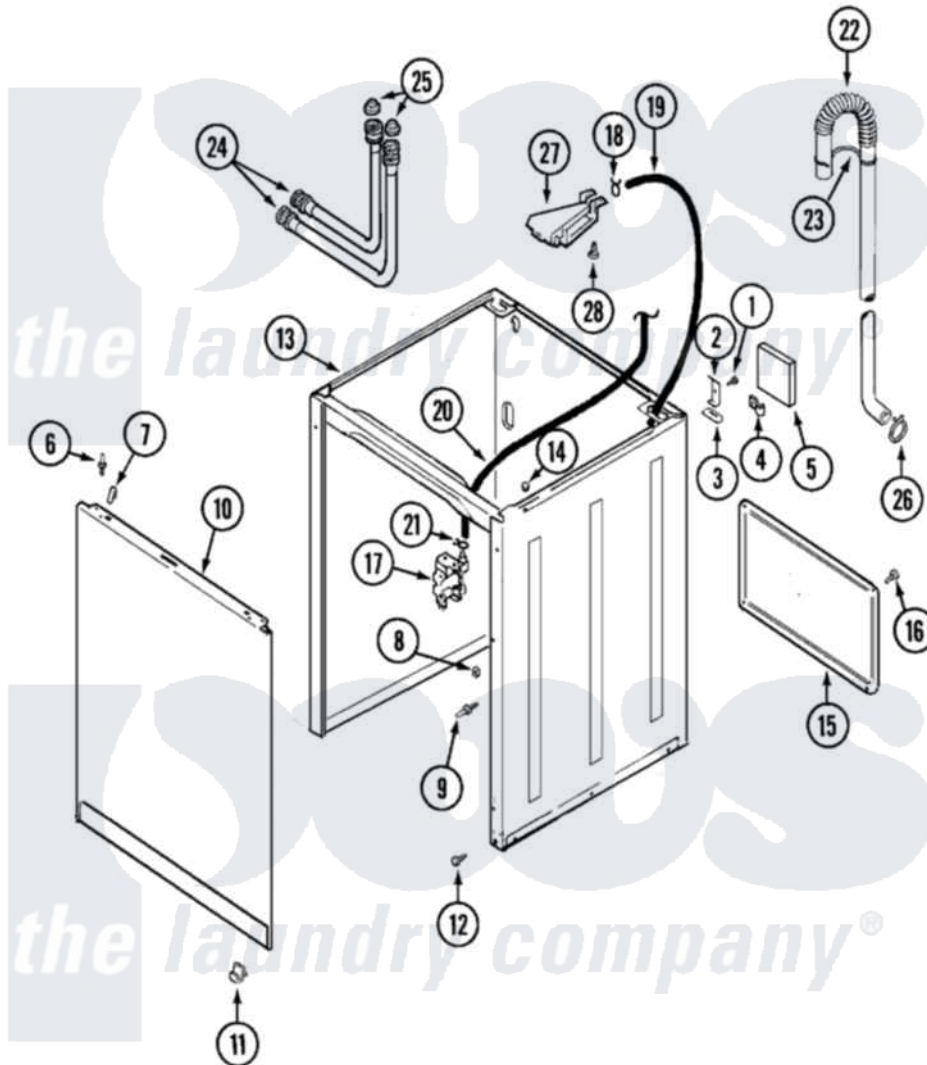

Maytag AAV1200AGW 03 - CABINET

Maytag [Residential Maytag AAV1200AGW Washer Parts](#) Parts Diagram 03 - CABINET
 Click on the part number to view part

Item	Original Part Number	Replaced By	Status	Part Description
1	25-7893			Screw
2	35-2846			Hinge, Cabinet Top
3	35-4128			Pad, Hinge
4	25-7027	16515		Clip
5	35-0706		Not Available	PAD, FOAM
6	53-0643			Pin, Locator
7	25-7220			Clip, Cabinet Top
8	25-0224	3400029		Nut, Adapter Plate
9	53-0643			Pin, Locator
"	53-0200			Sleeve, Locator Pin
10	35-2084			Panel, Front
"	21002011			Pad, Cabinet
11	53-0120			Clip, Front Panel
"	25-7732	681414		Screw, 10AB X 1/2
12	35-4129			Bumper, Cabinet
13	35-2106	21001871		Cabinet

14	33-2653		Bumper, Cabinet
15	35-2108	21001871	Cabinet
16	25-7732	681414	Screw, 10AB X 1/2
17	22001196		Valve, Water
18	25-7867	596669	Clamp, Manifold
19	35-2378	12002749	Hose, Flume Kit
20	21001064	21001748	Hose, Pressure Switch
21	25-7796	596669	Clamp, Manifold
22	21001512	21001872	Hose, Drain
23	33-9537	22003814	Retainer, Drain Hose
24	35-3400		Inlet Hose Assembly
"	35-3401		Inlet Hose Assembly
25	33-4264N		Strainer And Washer Kit
26	25-7080	285655	Clamp, Hose
27	35-2051	21001760	Flume Assembly / Water Diverter
28	25-7048		Washer
"	25-3092	90767	Screw, 8A X 3/8 HeX Washer Head Tapping