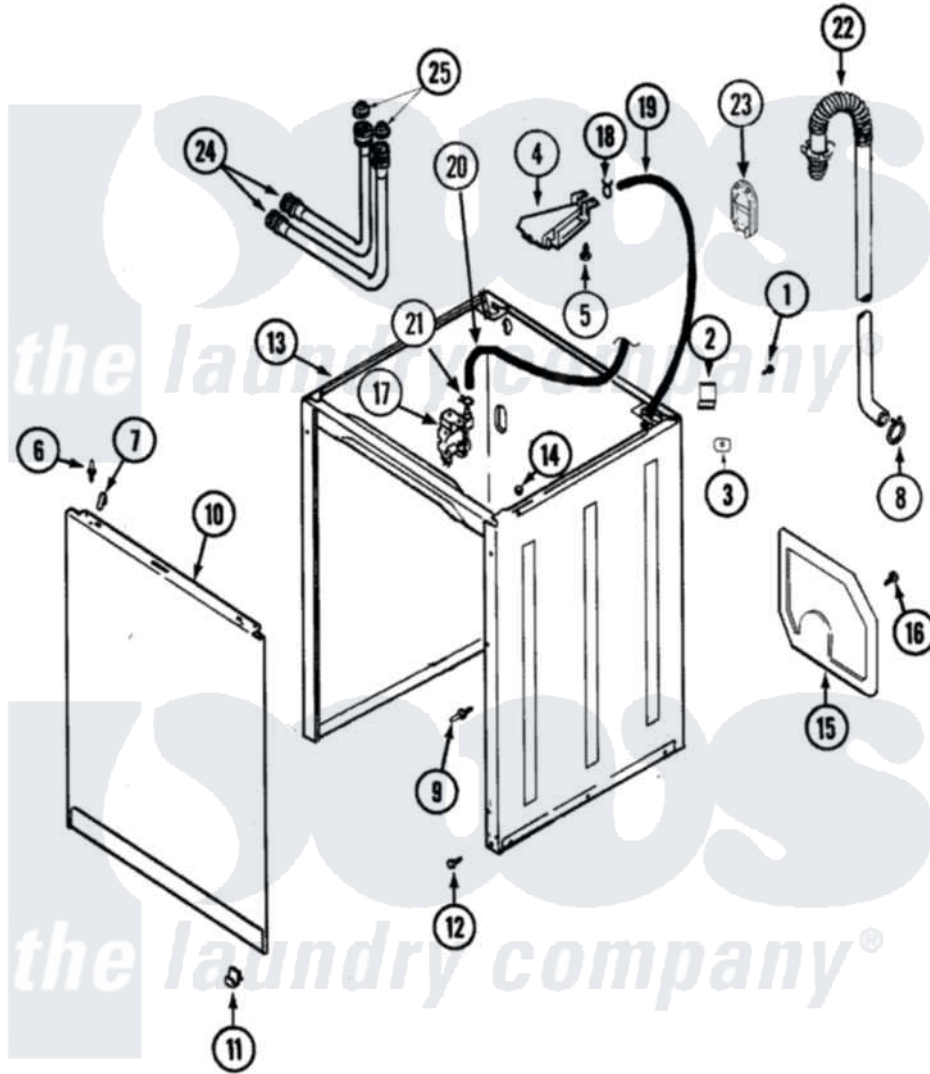

Maytag AAV1200AGW 04 - CABINET (SERIES 16)

Maytag [Residential Maytag AAV1200AGW Washer Parts](#) Parts Diagram 04 - CABINET (SERIES 16)
 Click on the part number to view part

Item	Original Part Number	Replaced By	Status	Part Description
1	25-7893			Screw
2	35-2846			Hinge, Cabinet Top
3	35-4128			Pad, Hinge
4	21001760			Flume Assembly / Water Diverter
5	25-3092	90767		Screw, 8A X 3/8 HeX Washer Head Tapping
6	25-0224	3400029		Nut, Adapter Plate
"	53-0200			Sleeve, Locator Pin
"	53-0643			Pin, Locator
7	25-7220			Clip, Cabinet Top
8	21001875	285655		Clamp, Hose
9	21001829			Post, Locating
10	21002011			Pad, Cabinet
"	35-2084			Panel, Front
"	21001281			Damper, Sound Pad
11	25-7732	681414		Screw, 10AB X 1/2

"	53-0120		Clip, Front Panel
12	35-4129		Bumper, Cabinet
13	21001871		Cabinet
14	33-2653		Bumper, Cabinet
15	21001876		Shield, Rear
16	25-7732	681414	Screw, 10AB X 1/2
17	22001196		Valve, Water
18	25-7867	596669	Clamp, Manifold
19	35-2378	12002749	Hose, Flume Kit
20	21001749	21001748	Hose, Pressure Switch
21	25-7796	596669	Clamp, Manifold
22	21001872		Hose, Drain
23	21001874		Outlet, Drain Hose
24	35-3400		Inlet Hose Assembly
"	35-3401		Inlet Hose Assembly
25	33-4264N		Strainer And Washer Kit