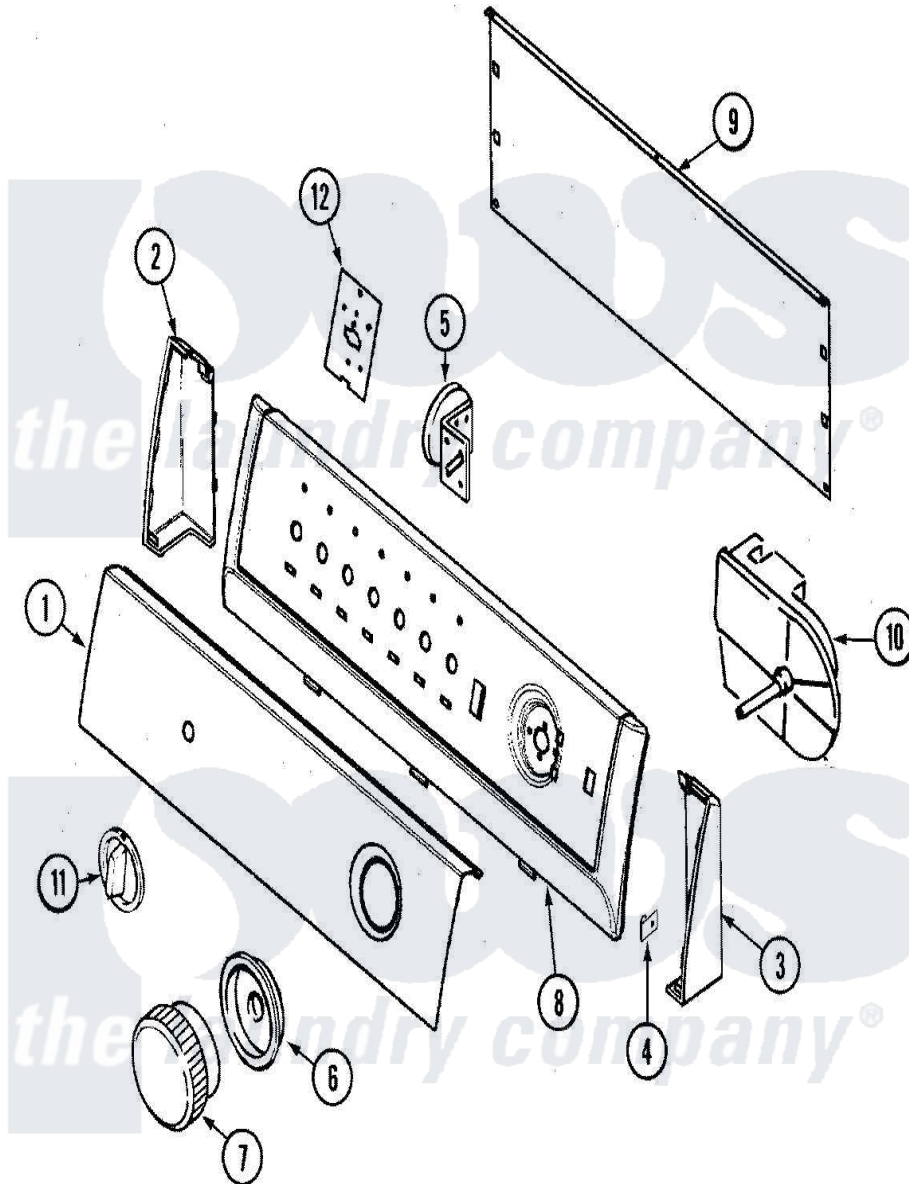

Maytag AAV1200AGW 05 - CONTROL PANEL

Maytag Residential Maytag AAV1200AGW Washer Parts Parts Diagram 05 - CONTROL PANEL
 Click on the part number to view part

Item	Original Part Number	Replaced By	Status	Part Description
1	21001638			Panel, Control
2	21001636	21001547		Endcap, Panel
"	25-3092	90767		Screw, 8A X 3/8 HeX Washer Head Tapping
3	21001629	21001546		Endcap, Panel
"	25-3092	90767		Screw, 8A X 3/8 HeX Washer Head Tapping
4	25-7851			Speedclip, End Cap To Top
5	21001625	21001741		Switch, Pressure
"	25-3092	90767		Screw, 8A X 3/8 HeX Washer Head Tapping
"	21001882			Switch, Pressure
6	21001520			Skirt, Timer Knob
7	21001526			Knob, Timer
8	21001635	21001552		Frame , Control Panel
9	25-3457			Screw, Sems
"	25-7853	25-7933		Ring, Retaining

"	21001527		Shield, Rear
"	25-3092	90767	Screw, 8A X 3/8 HeX Washer Head Tapping
10	21001698		Timer
"	25-3092	90767	Screw, 8A X 3/8 HeX Washer Head Tapping
11	21001544		Knob, Selector
12	21001517		Shield, Control
"	31001193		Pad, Shield
"	53-2504	31001193	Pad, Shield
NI	21001457		Fuse
"	21001458	10091101	Block-Fuse
"	16002080	Not Available	GUIDE, QUICK REF - CROSLEY
"	21001719	Not Available	MANUAL, USE & CARE
"	21001725	Not Available	MANUAL, USE & CARE (SPAN)
"	21001719	Not Available	MANUAL, USE & CARE
"	21001941		Harness, Wiring
"	21001797		Harness, Wire