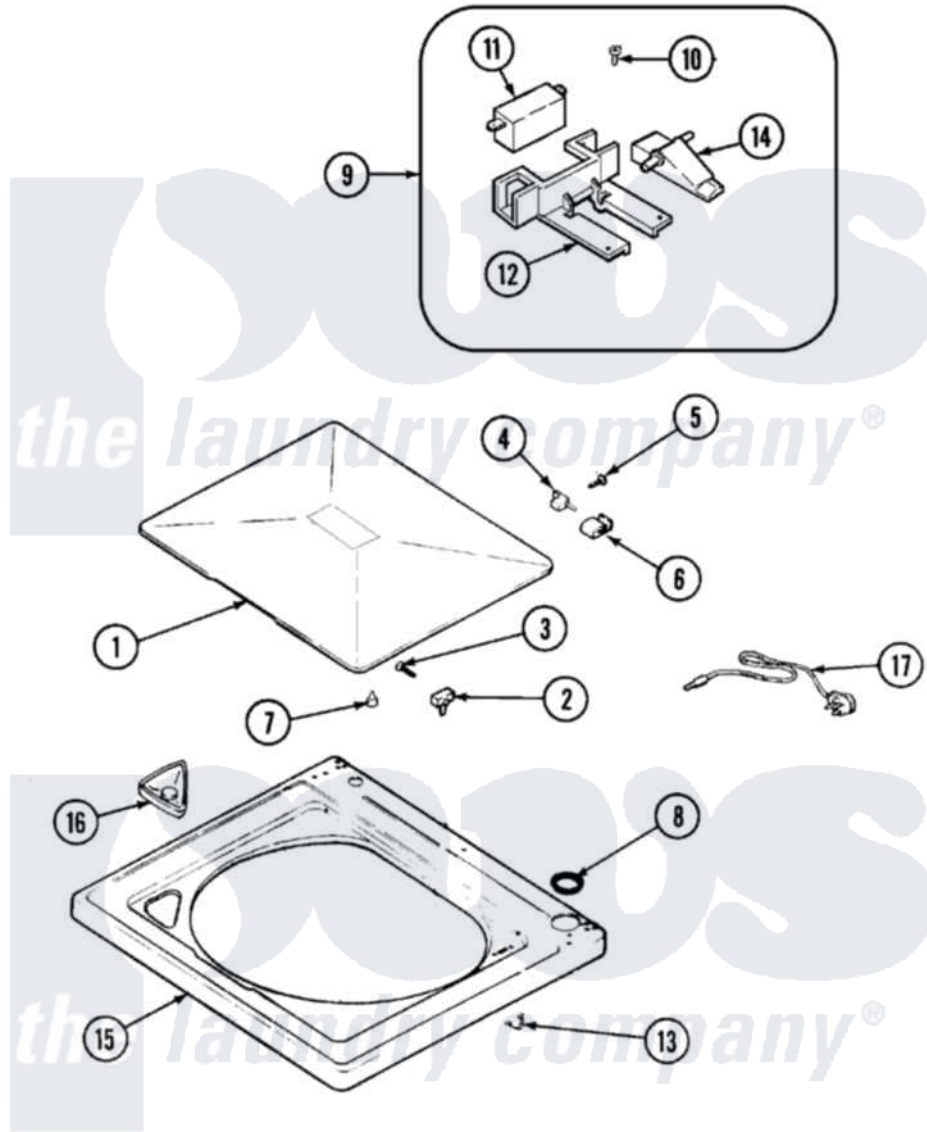

Maytag AAV1200AGW 06 - TOP

Maytag Residential Maytag AAV1200AGW Washer Parts Parts Diagram 06 - TOP
 Click on the part number to view part

Item	Original Part Number	Replaced By	Status	Part Description
1	35-2026			Lid
2	43-0057			Actuator, Door Switch
3	25-7438			Screw
4	35-2045			Pin, Hinge
5	25-7893			Screw
6	35-2044			Hinge, Lid
7	35-0581			Bumper, Door
8	35-2063			Bushing, Insulator
10	21001136	3400872		Screw, 8-18 X 3/8
11	21001744			Switch, Lid
12	21001135			Housing, Lid Switch
13	25-7878			Clip
14	21001134			Lever, Lid Switch
15	21001602			Top, Cabinet
16	21001597			Dispenser, Bleach
17	21001644			Assembly, Lead And Sleeve

"	21001458	10091101	Block-Fuse
"	21001457		Fuse
"	35-1007		Strain Relief
"	21001645	Not Available	CORD, POWER