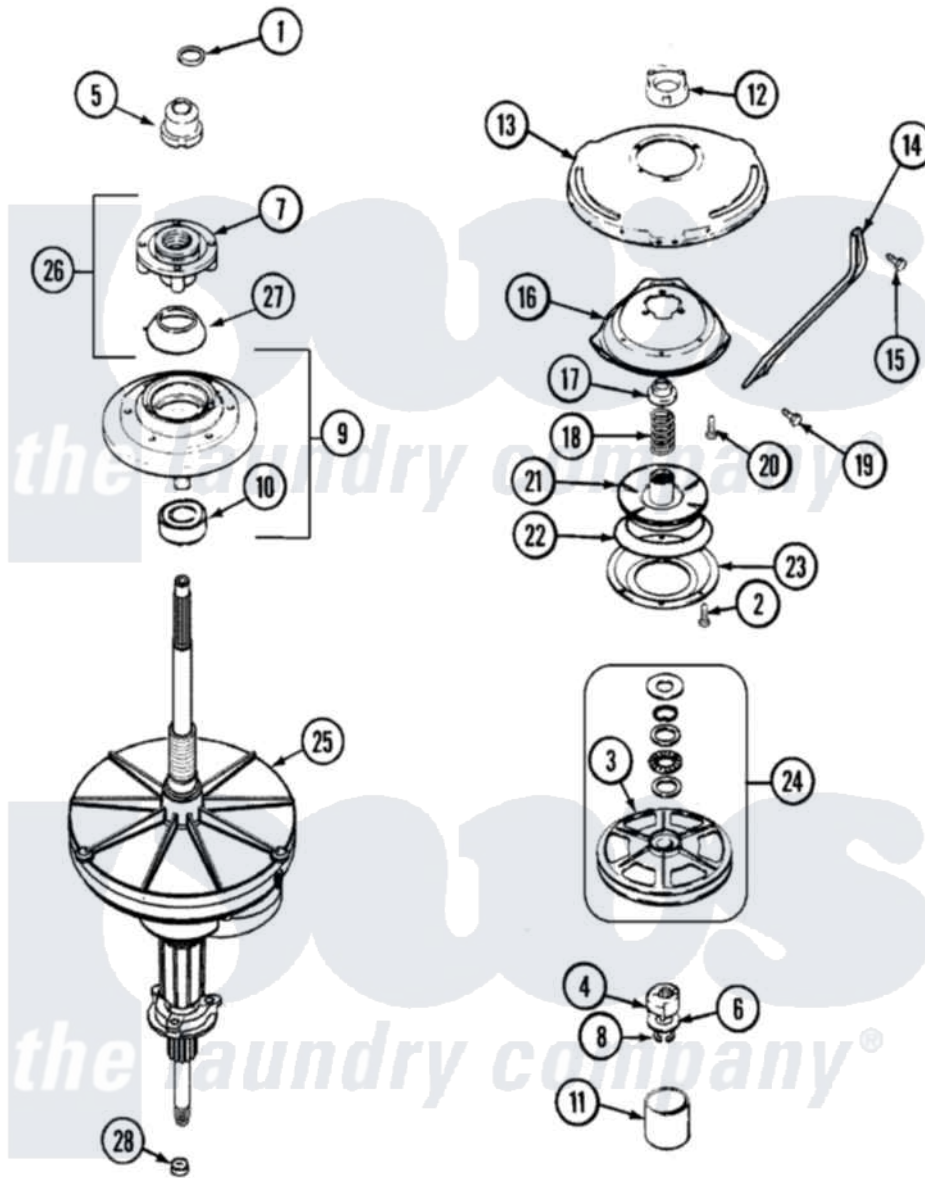

Maytag AAV1200AGW 07 - TRANSMISSION

Maytag [Residential Maytag AAV1200AGW Washer Parts](#) Parts Diagram 07 - TRANSMISSION
 Click on the part number to view part

Item	Original Part Number	Replaced By	Status	Part Description
1	25-7941			"O" Ring, Agr Drive Shaft
2	21001065			Screw, No.10-24 x .50 Hxnibhd
3	35-3829	12002213		Thrust Bearing Kit
"	12001797	12002213		Thrust Bearing Kit
4	LA-2007	12002213		Thrust Bearing Kit
5	21001533	35-5655-1		Seal
6	35-2132			Washer, 1.25ODX.530IDX.032
"	35-2082			Washer, 1.25ODX.530IDX.062
7	21001515	12001598		Tub Seal Assembly--W
8	25-7854			Ring, Retaining
9	21001508	12001561		Bearing And Seal Housing Assembly
10	35-2205			Bearing, Spin
11	W10124350		Not Available	NOT REQUIRED PART OR SEE NOTE KITTED WITH PULLEY ITEM No.3
"	35-2007			Cap, Dust

12	35-2205		Bearing, Spin
"	21001511	12001562	Bearing Assembly
13	21001518		Support, Tub
14	21001532		Brace, Tub
15	25-7895	21001858	Screw 5/16-18 x 1/2
16	21001163		Housing, Suspension
17	35-2017		Retainer, Brake Spring
18	31001285	21001910	Spring, Brake
19	25-7930	21001858	Screw 5/16-18 x 1/2
20	21001509		Screw, High Performance Plastic
21	35-2948	35-6714	Brake Roto
22	21001161	21002026	Snubber
23	35-2018	35-6918	Stator, Brake
24	12500036	12002213	Thrust Bearing Kit
25	21001536	35-6615	Ht TranS S
26	12001598		Tub Seal Assembly--W
27	35-2974		Tub Seal/Hub Assembly
28	35-2010	207843	Lip Seal Repair Kit