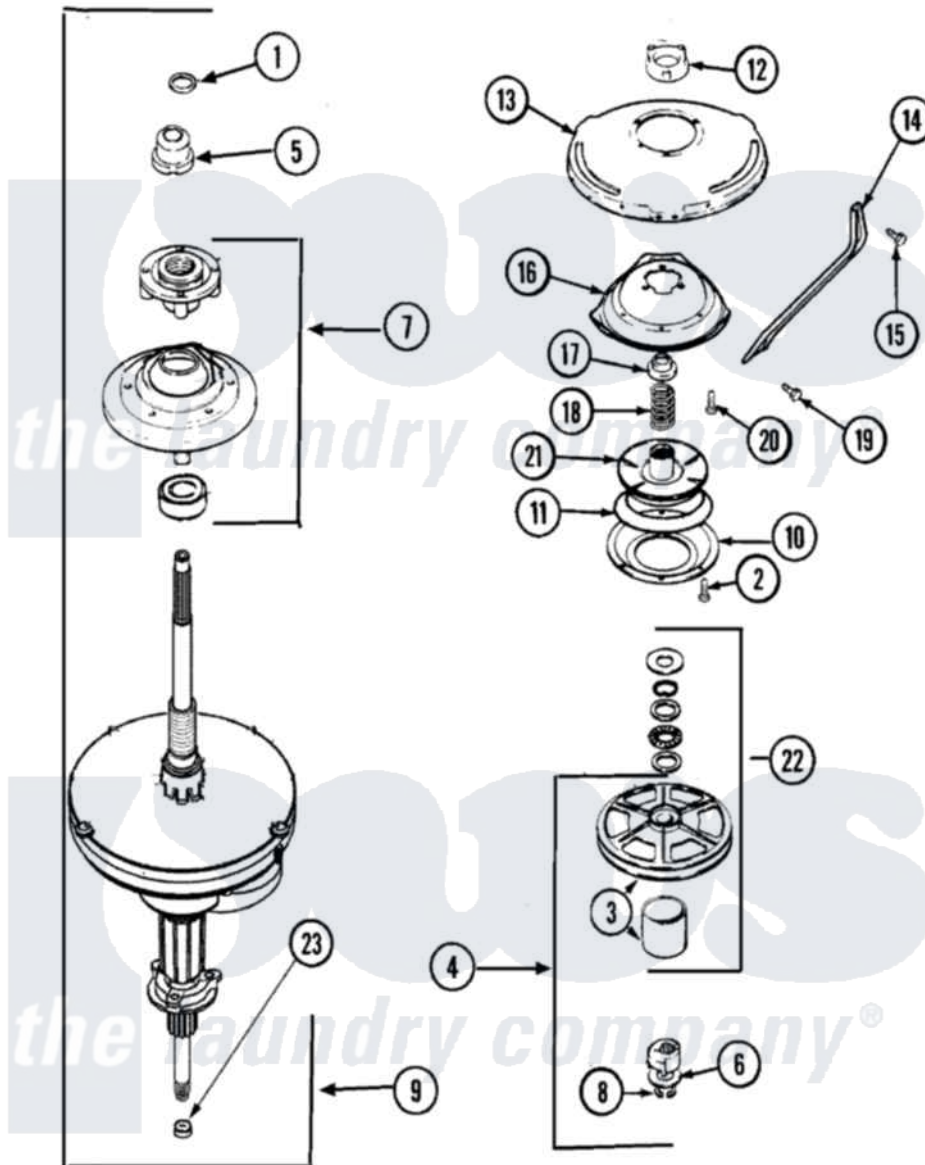

Maytag AAV1200AGW 08 - TRANSMISSION (SERIES 17)

Maytag [Residential Maytag AAV1200AGW Washer Parts](#) Parts Diagram 08 - TRANSMISSION (SERIES 17)
 Click on the part number to view part

Item	Original Part Number	Replaced By	Status	Part Description
1	25-7941			"O" Ring, Agr Drive Shaft
2	21001065			Screw, No.10-24 x .50 Hxnibhd
3	12001797	12002213		Thrust Bearing Kit
4	LA-2007	12002213		Thrust Bearing Kit
5	21001533	35-5655-1		Seal
6	35-2132			Washer, 1.25ODX.530IDX.032
"	35-2082			Washer, 1.25ODX.530IDX.062
7	21001868	W10219156		Tub Seal
8	25-7854			Ring, Retaining
9	21001867	35-6615		Ht TranS S
10	35-2018	35-6918		Stator, Brake
11	21001161	21002026		Snubber
12	21001511	12001562		Bearing Assembly
"	35-2205			Bearing, Spin
13	21001518			Support, Tub
14	21001532			Brace, Tub

15	21001858		Screw 5/16-18 x 1/2
16	21001163		Housing, Suspension
17	35-2017		Retainer, Brake Spring
18	21001647	21001910	Spring, Brake
19	25-7930	21001858	Screw 5/16-18 x 1/2
20	21001509		Screw, High Performance Plastic
21	35-2948	35-6714	Brake Roto
22	12500036	12002213	Thrust Bearing Kit
23	35-2010	207843	Lip Seal Repair Kit