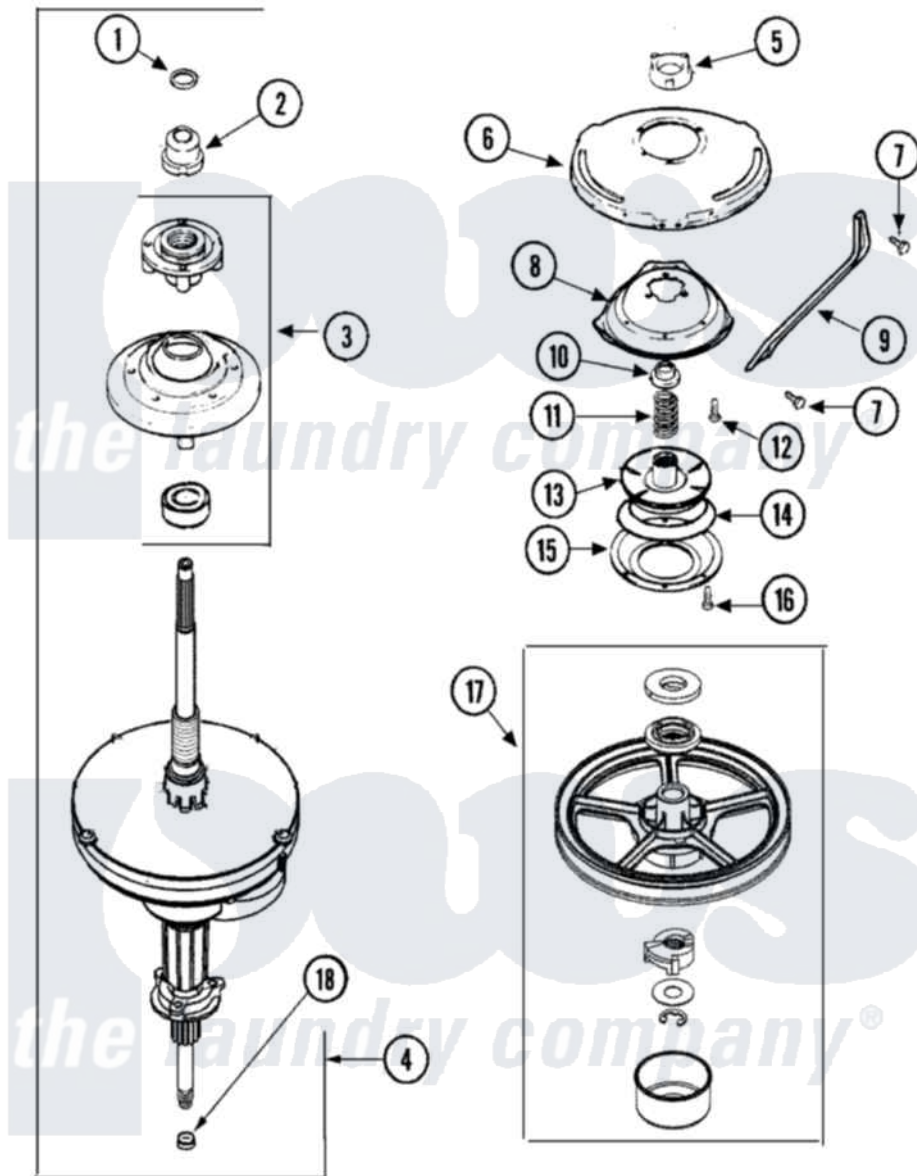

Maytag AAV1200AGW 09 - TRANSMISSION (SERIES 22)

Maytag Residential Maytag AAV1200AGW Washer Parts Parts Diagram 09 - TRANSMISSION (SERIES 22)
 Click on the part number to view part

Item	Original Part Number	Replaced By	Status	Part Description
1	25-7941			"O" Ring, Agr Drive Shaft
2	21001533	35-5655-1		Seal
3	21001868	W10219156		Tub Seal
4	21001867	35-6615		Ht Tran S
5	21001511	12001562		Bearing Assembly
6	21001518			Support, Tub
7	21001858			Screw 5/16-18 x 1/2
8	21001163			Housing, Suspension
9	21001532			Brace, Tub
10	35-2017			Retainer, Brake Spring
11	21001910			Spring, Brake
12	21001509			Screw, High Performance Plastic
13	21002010	35-6714		Brake Roto
14	21002026			Snubber
15	35-6918			Stator, Brake
16	21001065			Screw, No.10-24 x .50 Hxnibhd