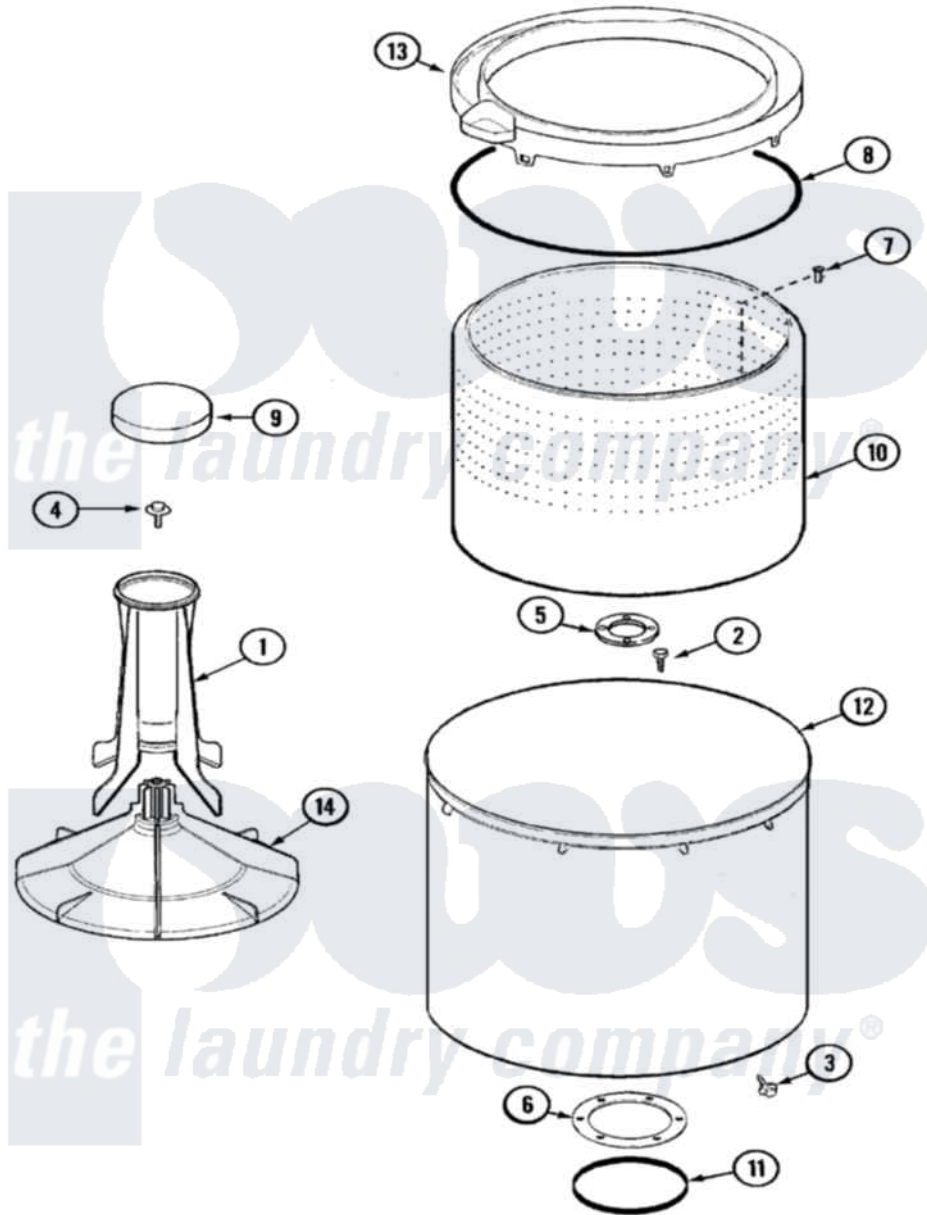

Maytag AAV1200AGW 10 - TUB

Maytag Residential Maytag AAV1200AGW Washer Parts Parts Diagram 10 - TUB
 Click on the part number to view part

Item	Original Part Number	Replaced By	Status	Part Description
1	21001521			Top, Agitator
2	21001510	22002947		Bolt, Tub
3	25-7953	22002933		Screw
4	25-7948	W10309247		Screw
5	35-3685			Gasket, Basket To Centerpost
6	35-3686			Gasket, Tub To Housing
7	25-7967	3400504		Screw
8	35-2328			Seal, Tub Top
9	21001528			CAP, AGITATOR
10	21001529			Basket Assembly
11	35-2978			Seal, Tub/Housing
12	35-3700			Tub Assembly
13	21001531		Not Available	TOP, TUB (PLASTIC)
14	21001530			Base, Agitator