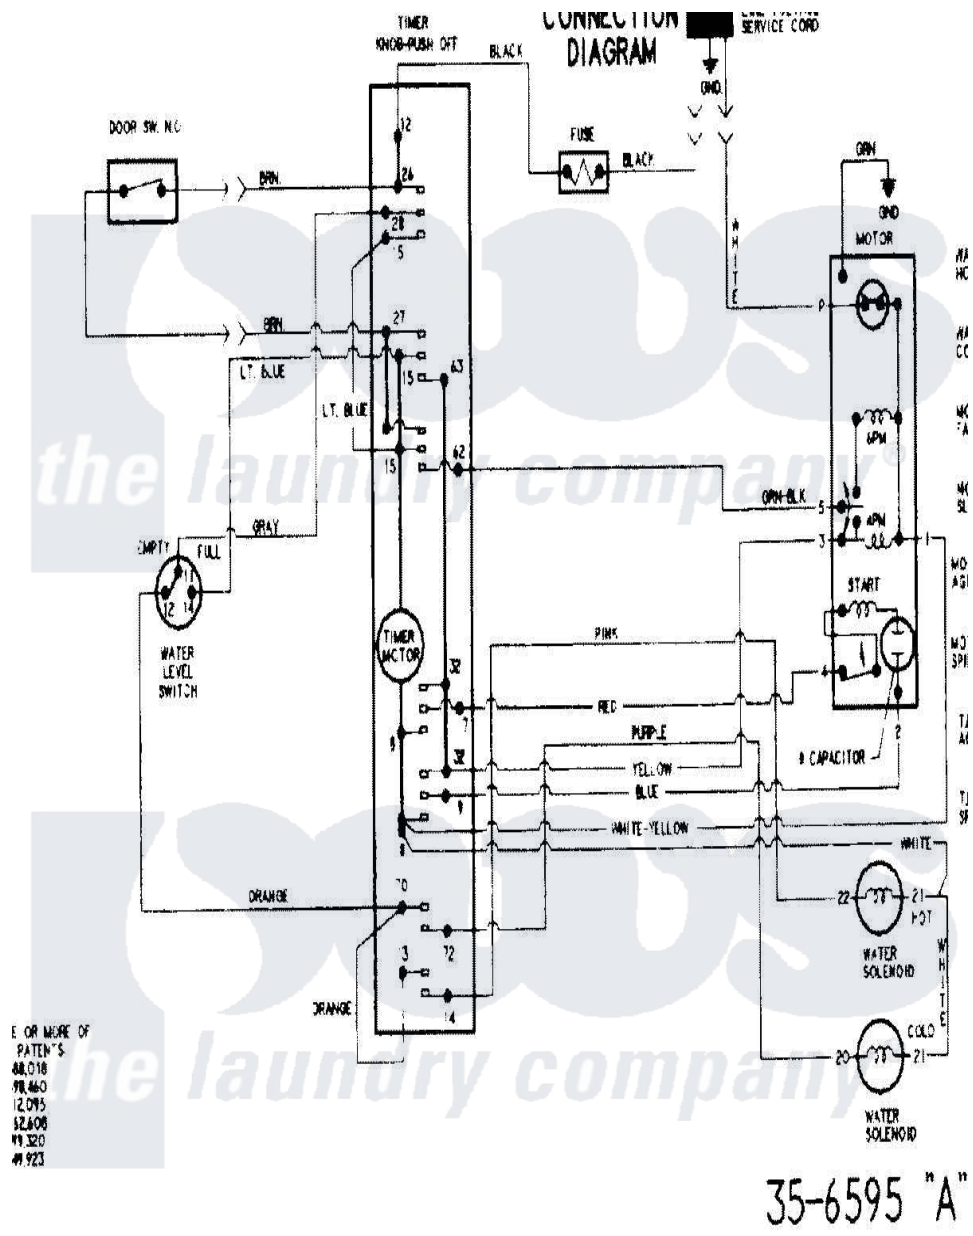

Maytag AAV1200AGW 12 - WIRING INFORMATION (SERIES 20)

E. OR WAIVE OF PATENT'S
 88,018
 79,860
 12,095
 82,808
 19,320
 49,923

35-6595 "A"

Maytag [Residential Maytag AAV1200AGW Washer Parts](#) Parts Diagram 12 - WIRING INFORMATION (SERIES 20)

[Click on the part number to view part](#)

Item	Original Part Number	Replaced By	Status	Part Description
NI	15003225		Not Available	WIRING INFORMATION