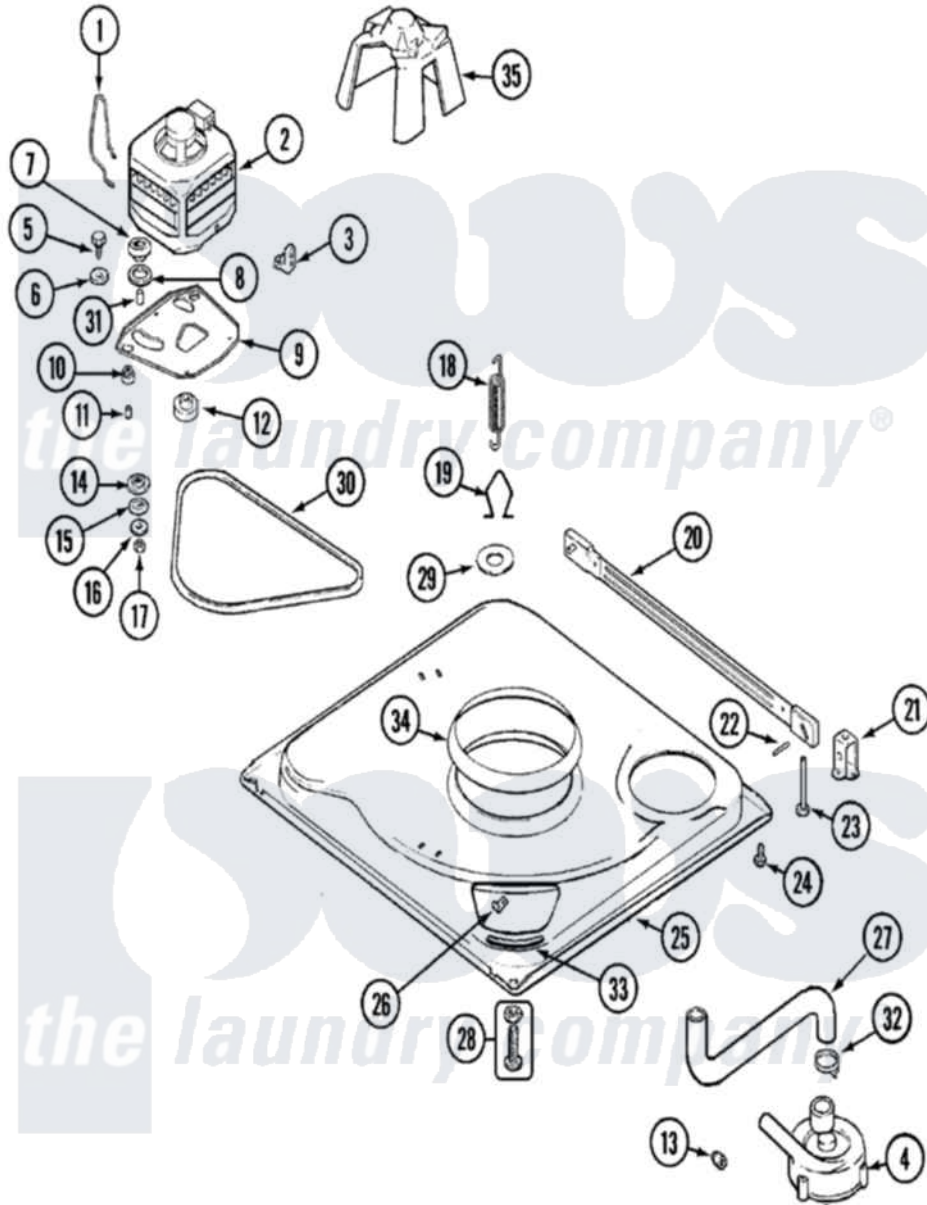

Maytag AAV1200AJW 01 - BASE

Maytag [Residential Maytag AAV1200AJW Washer Parts](#) Parts Diagram 01 - BASE
 Click on the part number to view part

Item	Original Part Number	Replaced By	Status	Part Description
1	21001110	22004376		Spring, Motor Pivot
2	21001632			Motor
3	21001109	21001486		Foot Slide, Isolator
4	35-2099	35-6465		Pump Assem
"	21001873	35-6780		Pump-Water
5	25-7833	21001977		Screw
6	25-7834			Washer, Motor/Base Screw
7	33-9946			Isolator, Motor
8	35-3570			Washer, Motor Pivot
9	21001111	21001783		Plate And Screw Assembly
10	35-3646			Isolator, Motor Plate
11	25-7831			Spacer, Mounting
12	21001421	21001833		Pulley, Motor
"	25-7117			Set Screw
13	35-2344			Restrictor, Flow
14	35-3571			Slide, Motor Pivot

15	33-9967		Washer, Motor Isolator
16	25-7047		Washer, Flat
17	25-7325	Y707702	Locknut
18	21001598		Spring, Suspension
19	21001166		Hook, Suspension Spring
20	35-2049	21001881	Bar, Stabilizer
21	35-2046		Bracket, Stabilizer
22	35-2052		Pin, Stabilizer
23	35-3020	22004469	Leg And Foot Self Stabilizing
24	31001041	308685	Side Trim)
25	21001169	12002701	Base Kit
"	21001893	12002701	Base Kit
26	25-7845		Speednut, Motor
27	21001915		Hose, Tub To Pump
"	35-3584	21001915	Hose, Tub To Pump
28	35-3507	25001119	Foot And Pad Assembly
29	Y25-7951		Washer, Suspension Hook
30	35-2279		Belt, Drive
31	25-7830		Spacer
32	25-6068	285655	Clamp, Hose
33	35-2065		Pad, Motor Plate
34	21001161	21002026	Snubber
35	22002721		Shield, Motor