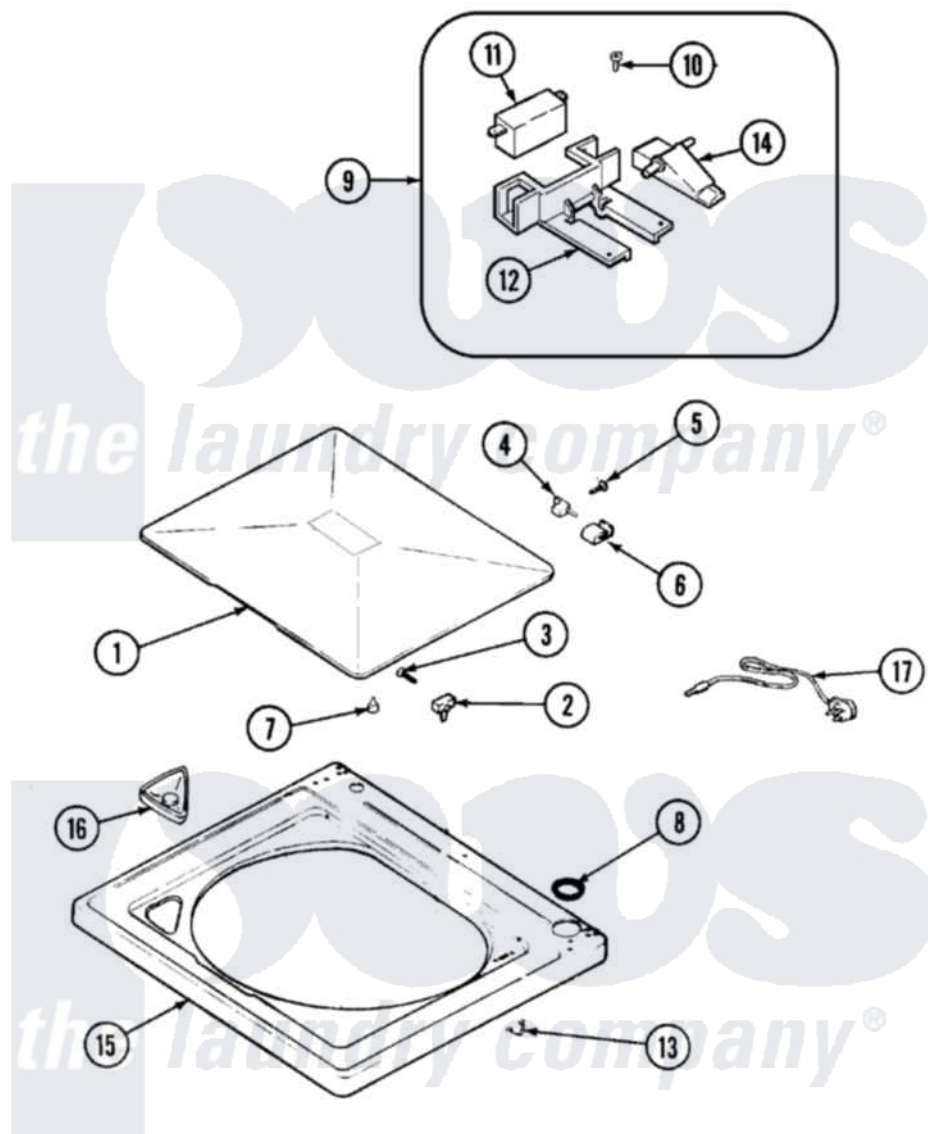

# Maytag AAV1200AJW 06 - TOP

Maytag [Residential Maytag AAV1200AJW Washer Parts](#) Parts Diagram 06 - TOP  
 Click on the part number to view part

Item	Original Part Number	Replaced By	Status	Part Description
1	<a href="#">35-2026</a>			Lid
2	<a href="#">43-0057</a>			Actuator, Door Switch
3	<a href="#">25-7438</a>			Screw
4	<a href="#">35-2045</a>			Pin, Hinge
5	<a href="#">25-7893</a>			Screw
6	<a href="#">35-2044</a>			Hinge, Lid
7	<a href="#">35-0581</a>			Bumper, Door
8	<a href="#">35-2063</a>			Bushing, Insulator
9	21001137	<a href="#">12001187</a>		Kit, Lid Switch Assembly
10	21001136	<a href="#">3400872</a>		Screw, 8-18 X 3/8
11	21001148	<a href="#">12001187</a>		Kit, Lid Switch Assembly
12	<a href="#">21001135</a>			Housing, Lid Switch
13	<a href="#">25-7878</a>			Clip
14	<a href="#">21001134</a>			Lever, Lid Switch
15	<a href="#">21001602</a>			Top, Cabinet
16	<a href="#">21001597</a>			Dispenser, Bleach

17	21001458	<a href="#">10091101</a>	Block-Fuse
"	<a href="#">21001457</a>		Fuse
"	<a href="#">21001592</a>		Cord, Power
"	<a href="#">35-1007</a>		Strain Relief
"	<a href="#">21001644</a>		Assembly, Lead And Sleeve