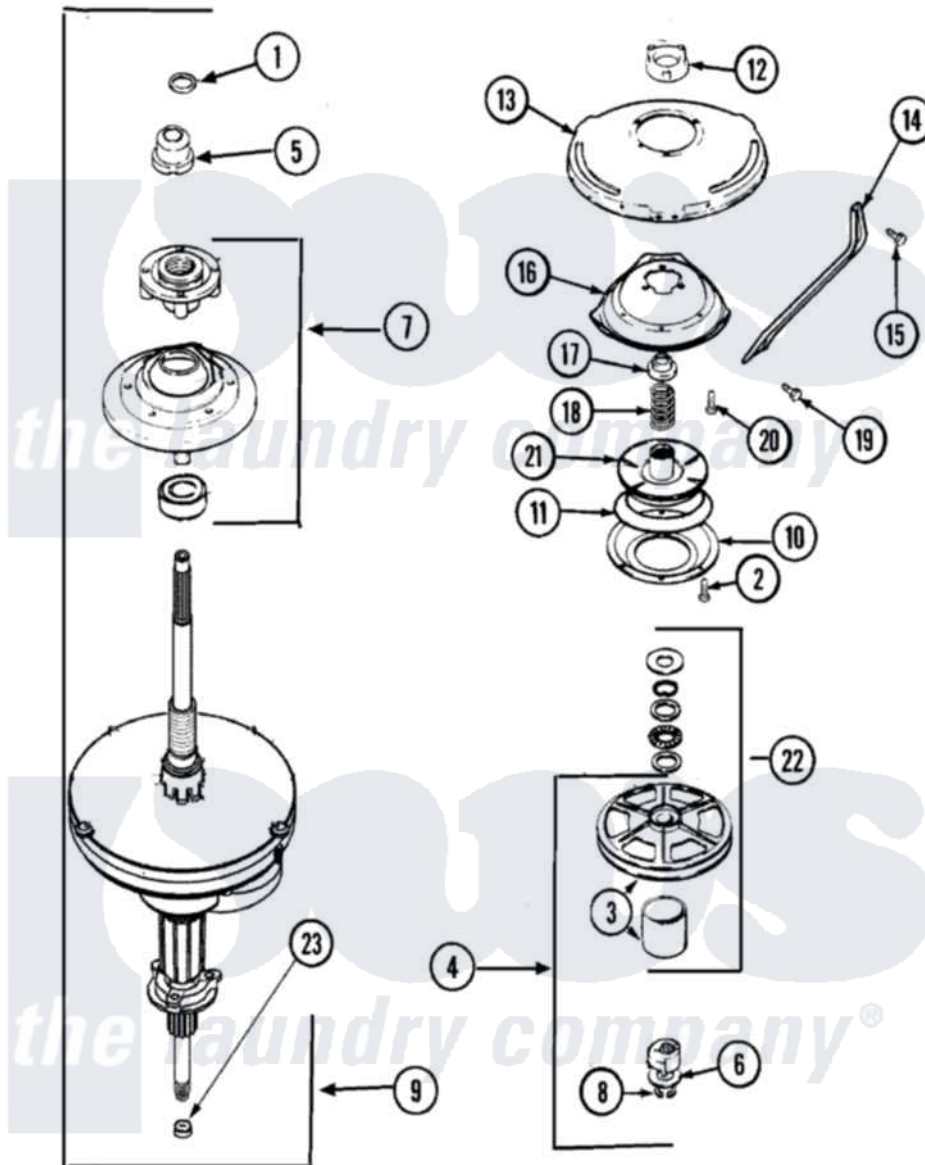

Maytag AAV1200AJW 08 - TRANSMISSION (SERIES 17)

Maytag Residential Maytag AAV1200AJW Washer Parts Parts Diagram 08 - TRANSMISSION (SERIES 17)
 Click on the part number to view part

Item	Original Part Number	Replaced By	Status	Part Description
1	25-7941			"O" Ring, Agr Drive Shaft
2	21001065			Screw, No.10-24 x .50 Hxnibhd
3	12001797	12002213		Thrust Bearing Kit
4	LA-2007	12002213		Thrust Bearing Kit
5	21001533	35-5655-1		Seal
6	35-2132			Washer, 1.25ODX.530IDX.032
"	35-2082			Washer, 1.25ODX.530IDX.062
7	21001868	W10219156		Tub Seal
8	25-7854			Ring, Retaining
9	21001867	35-6615		Ht TranS S
10	35-2018	35-6918		Stator, Brake
11	21001161	21002026		Snubber
12	21001511	12001562		Bearing Assembly
"	35-2205			Bearing, Spin
13	21001518			Support, Tub
14	21001532			Brace, Tub

15	21001858		Screw 5/16-18 x 1/2
16	21001163		Housing, Suspension
17	35-2017		Retainer, Brake Spring
18	21001647	21001910	Spring, Brake
19	25-7930	21001858	Screw 5/16-18 x 1/2
20	21001509		Screw, High Performance Plastic
21	35-2948	35-6714	Brake Roto
22	12500036	12002213	Thrust Bearing Kit
23	35-2010	207843	Lip Seal Repair Kit