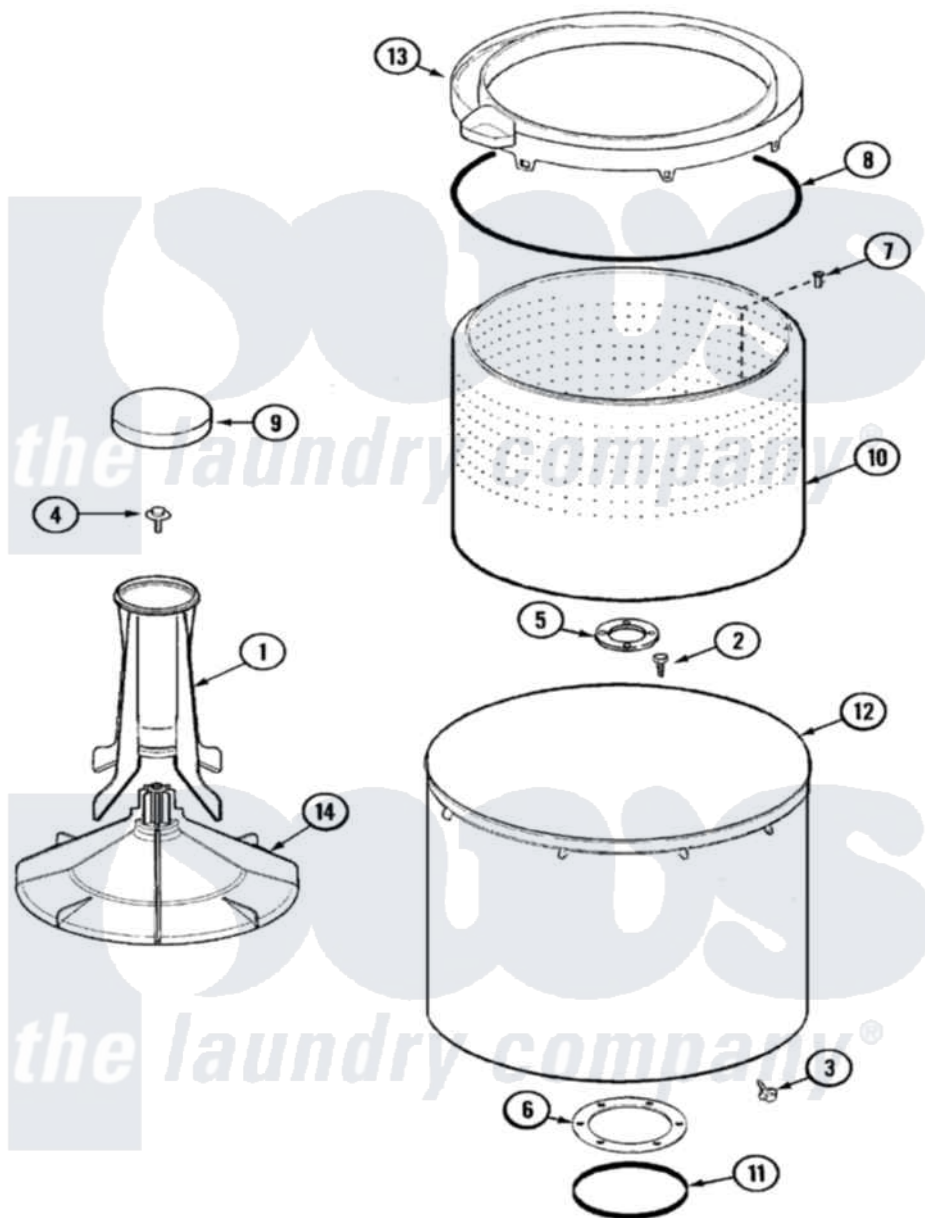

Maytag AAV1200AJW 10 - TUB

Maytag [Residential Maytag AAV1200AJW Washer Parts](#) Parts Diagram 10 - TUB
 Click on the part number to view part

Item	Original Part Number	Replaced By	Status	Part Description
1	21001521			Top, Agitator
2	21001510	22002947		Bolt, Tub
3	25-7953	22002933		Screw
4	25-7948	W10309247		Screw
5	35-3685			Gasket, Basket To Centerpost
6	35-3686			Gasket, Tub To Housing
7	25-7967	3400504		Screw
8	35-2328			Seal, Tub Top
9	21001528			CAP, AGITATOR
10	21001529			Basket Assembly
11	35-2978			Seal, Tub/Housing
12	35-3700			Tub Assembly
13	21001531		Not Available	TOP, TUB (PLASTIC)
14	21001530			Base, Agitator