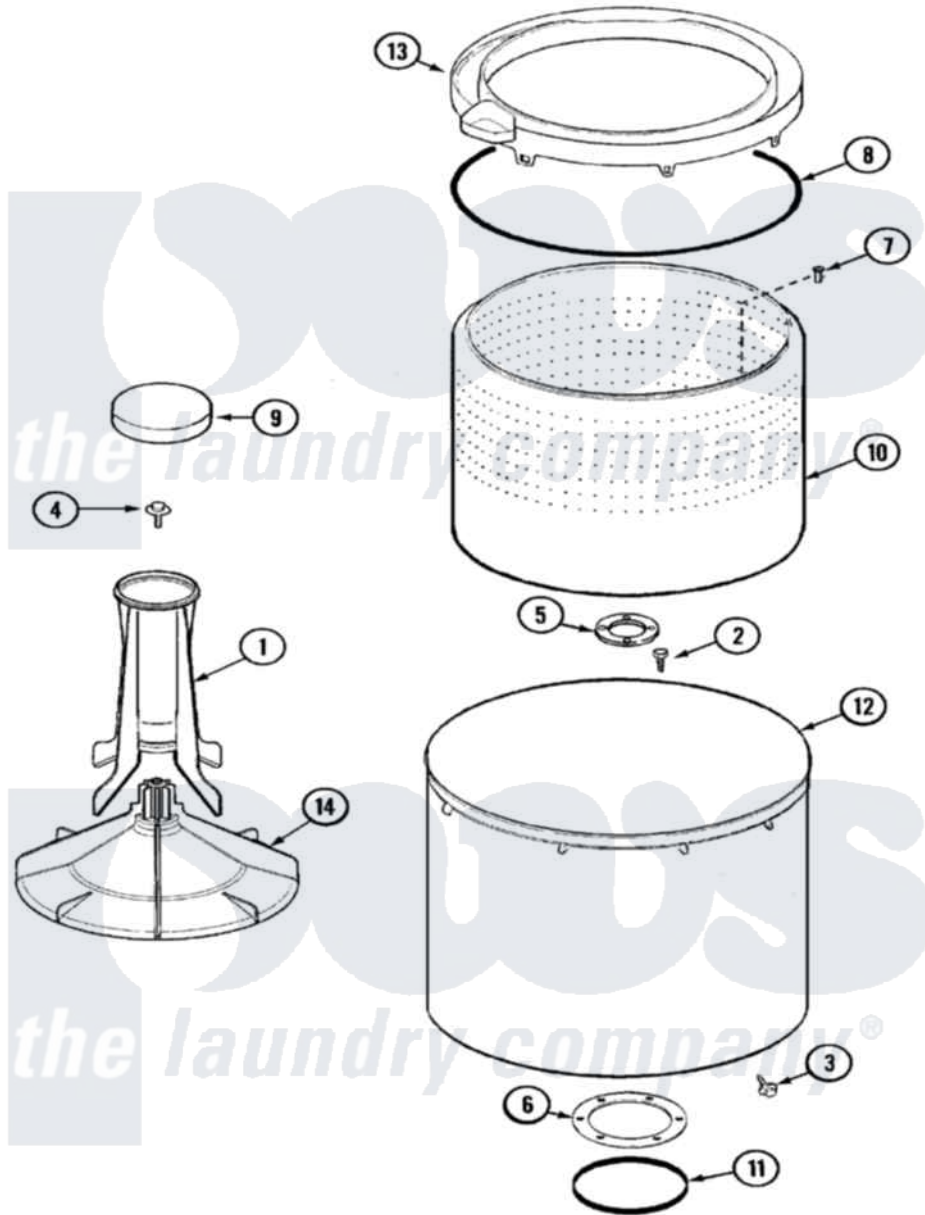

Maytag AAV1200AKW 10 - TUB

Maytag Residential Maytag AAV1200AKW Washer Parts Parts Diagram 10 - TUB
 Click on the part number to view part

Item	Original Part Number	Replaced By	Status	Part Description
1	21001521			Top, Agitator
2	21001510	22002947		Bolt, Tub
3	25-7953	22002933		Screw
4	25-7948	W10309247		Screw
5	35-3685			Gasket, Basket To Centerpost
6	35-3686			Gasket, Tub To Housing
7	25-7967	3400504		Screw
8	35-2328			Seal, Tub Top
9	21001528			CAP, AGITATOR
10	21001529			Basket Assembly
11	35-2978			Seal, Tub/Housing
12	35-3700			Tub Assembly
13	21001531		Not Available	TOP, TUB (PLASTIC)
14	21001530			Base, Agitator