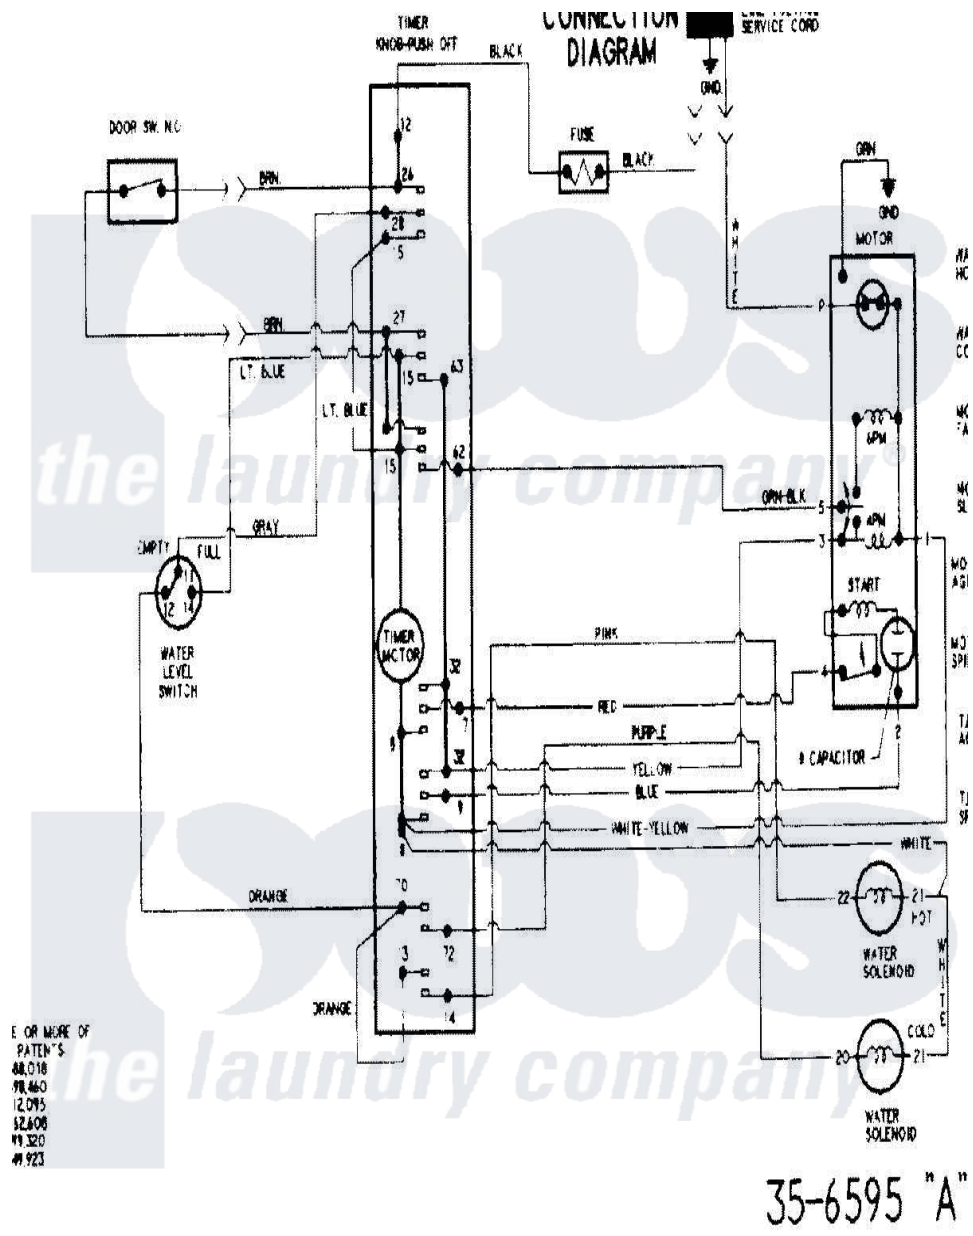

Maytag AAV1200AKW 12 - WIRING INFORMATION (SERIES 20)

Maytag Residential Maytag AAV1200AKW Washer Parts Parts Diagram 12 - WIRING INFORMATION (SERIES 20)

[Click on the part number to view part](#)

Item	Original Part Number	Replaced By	Status	Part Description
NI	15003225		Not Available	WIRING INFORMATION