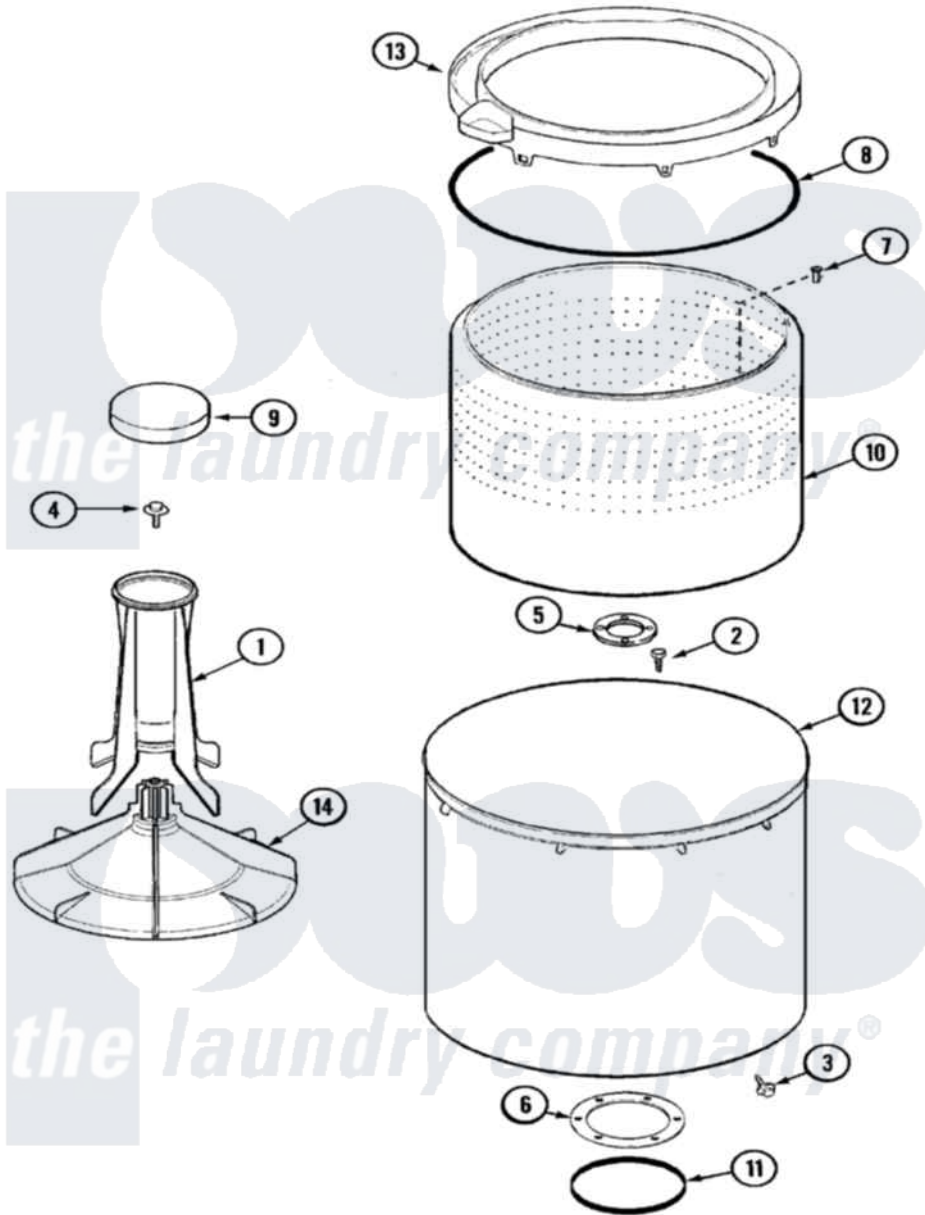

# Maytag AAV1200ARW 05 - TUB

Maytag Residential Maytag AAV1200ARW Washer Parts Parts Diagram 05 - TUB  
 Click on the part number to view part

Item	Original Part Number	Replaced By	Status	Part Description
1	<a href="#">21001521</a>			Top, Agitator
2	21001510	<a href="#">22002947</a>		Bolt, Tub
3	25-7953	<a href="#">22002933</a>		Screw
4	25-7948	<a href="#">W10309247</a>		Screw
5	<a href="#">35-3685</a>			Gasket, Basket To Centerpost
6	<a href="#">35-3686</a>			Gasket, Tub To Housing
7	25-7967	<a href="#">3400504</a>		Screw
8	<a href="#">35-2328</a>			Seal, Tub Top
9	21001528			CAP, AGITATOR
10	<a href="#">21001529</a>			Basket Assembly
11	<a href="#">35-2978</a>			Seal, Tub/Housing
12	<a href="#">35-3700</a>			Tub Assembly
13	21001531		Not Available	TOP, TUB (PLASTIC)
14	<a href="#">21001530</a>			Base, Agitator