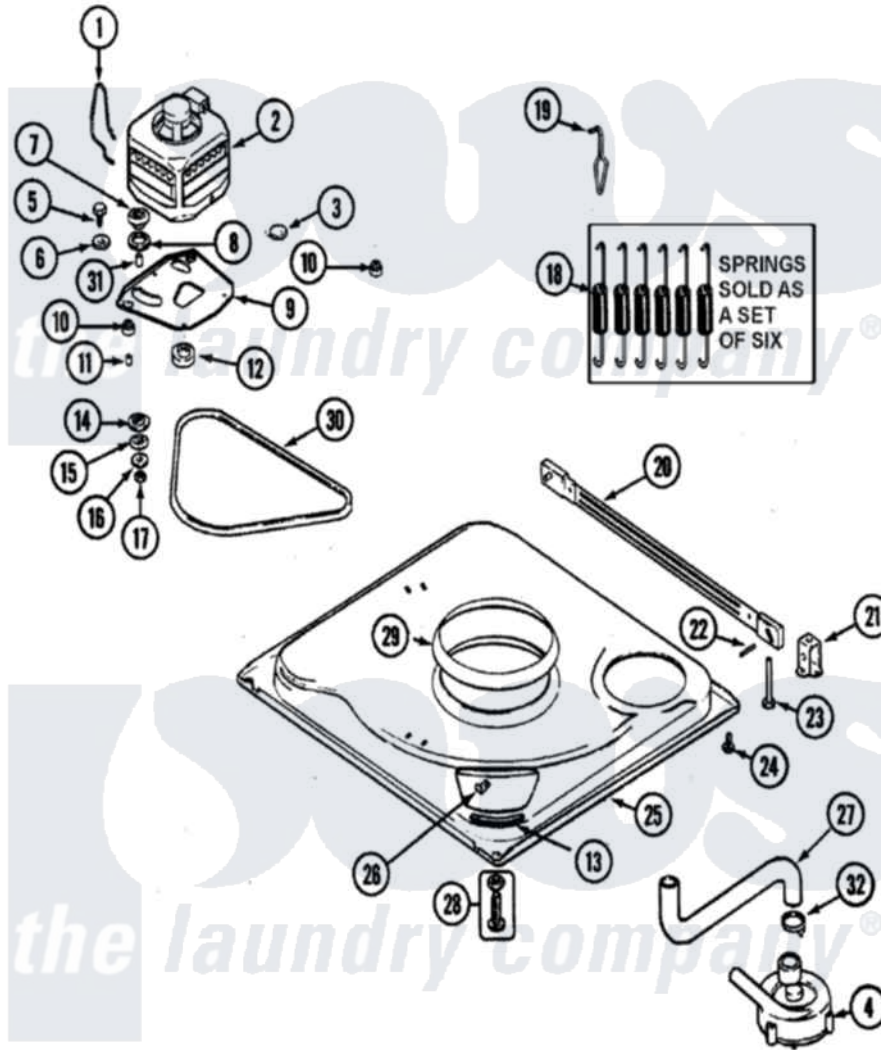

Maytag AAV2200AGW 02 - BASE (SERIES 19)

Maytag Residential Maytag AAV2200AGW Washer Parts Parts Diagram 02 - BASE (SERIES 19)
 Click on the part number to view part

Item	Original Part Number	Replaced By	Status	Part Description
1	21001110	22004376		Spring, Motor Pivot
2	21001637			Motor
3	21001486			Foot Slide, Isolator
4	21001873	35-6780		Pump-Water
5	25-7833	21001977		Screw
6	25-7834			Washer, Motor/Base Screw
7	33-9946			Isolator, Motor
8	35-3570			Washer, Motor Pivot
9	21001783			Plate And Screw Assembly
10	35-3646			Isolator, Motor Plate
11	25-7831			Spacer, Mounting
12	21001421	21001833		Pulley, Motor
13	35-2065			Pad, Motor Plate
14	35-3571			Slide, Motor Pivot
15	33-9967			Washer, Motor Isolator
16	25-7047			Washer, Flat

17	25-7325	Y707702	Locknut
18	12002102	12002773	Spring
"	21002065	12002773	Spring
19	21001166		Hook, Suspension Spring
20	21001754	21001881	Bar, Stabilizer
21	35-2046		Bracket, Stabilizer
22	35-2052		Pin, Stabilizer
23	35-3020	22004469	Leg And Foot Self Stabalizing
24	25-7828	489483	Screw 10-32 X 1/2
25	21001893	12002701	Base Kit
26	25-7845		Speednut, Motor
27	21001915		Hose, Tub To Pump
28	35-3507	25001119	Foot And Pad Assembly
29	21002026		Snubber
"	21001161	21002026	Snubber
30	35-2279		Belt, Drive
31	25-7830		Spacer
32	25-6068	285655	Clamp, Hose