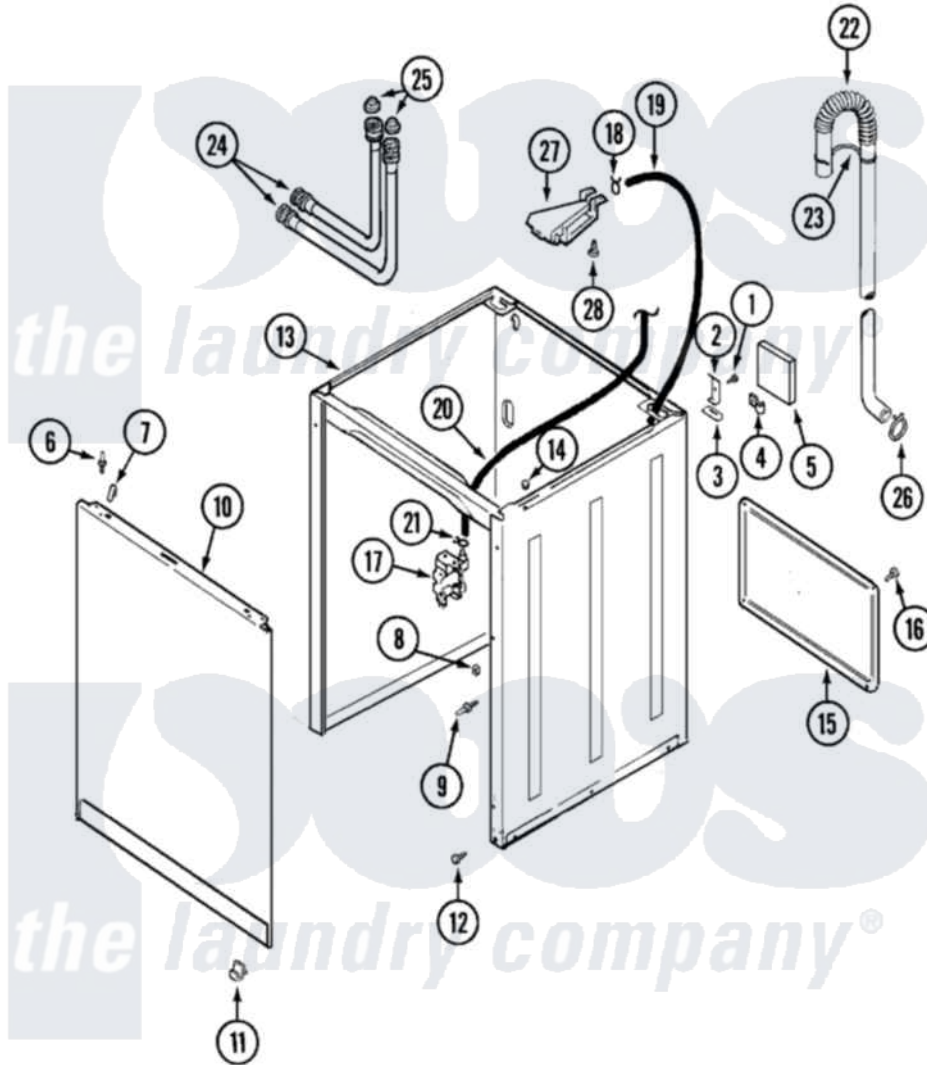

Maytag AAV2200AGW 03 - CABINET

Maytag [Residential Maytag AAV2200AGW Washer Parts](#) Parts Diagram 03 - CABINET
 Click on the part number to view part

Item	Original Part Number	Replaced By	Status	Part Description
1	25-7893			Screw
2	35-2846			Hinge, Cabinet Top
3	35-4128			Pad, Hinge
4	25-7027	16515		Clip
5	35-0706		Not Available	PAD, FOAM
6	53-0643			Pin, Locator
7	25-7220			Clip, Cabinet Top
8	25-0224	3400029		Nut, Adapter Plate
9	53-0643			Pin, Locator
"	53-0200			Sleeve, Locator Pin
10	35-2084			Panel, Front
"	21002011			Pad, Cabinet
11	53-0120			Clip, Front Panel
"	25-7732	681414		Screw, 10AB X 1/2
12	35-4129			Bumper, Cabinet
13	35-2106	21001871		Cabinet

14	33-2653		Bumper, Cabinet
15	35-2108	21001871	Cabinet
16	25-7732	681414	Screw, 10AB X 1/2
17	22001196		Valve, Water
18	25-7867	596669	Clamp, Manifold
19	35-2378	12002749	Hose, Flume Kit
20	21001060	21001748	Hose, Pressure Switch
21	25-7796	596669	Clamp, Manifold
22	21001512	21001872	Hose, Drain
23	33-9537	22003814	Retainer, Drain Hose
24	35-3400		Inlet Hose Assembly
"	35-3401		Inlet Hose Assembly
25	33-4264N		Strainer And Washer Kit
26	25-7080	285655	Clamp, Hose
27	35-2051	21001760	Flume Assembly / Water Diverter
28	25-7048		Washer
"	25-3092	90767	Screw, 8A X 3/8 HeX Washer Head Tapping