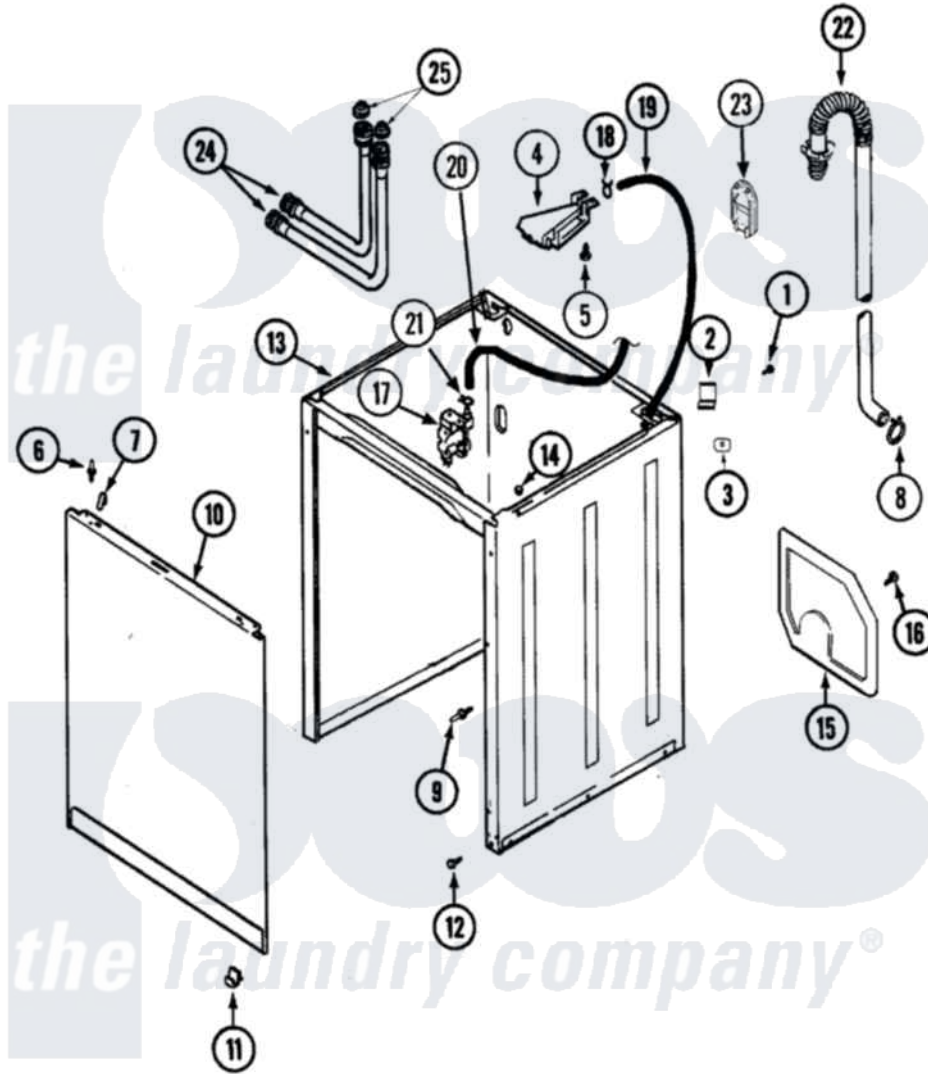

Maytag AAV2200AGW 04 - CABINET (SERIES 16)

Maytag [Residential Maytag AAV2200AGW Washer Parts](#) Parts Diagram 04 - CABINET (SERIES 16)
 Click on the part number to view part

Item	Original Part Number	Replaced By	Status	Part Description
1	25-7893			Screw
2	35-2846			Hinge, Cabinet Top
3	35-4128			Pad, Hinge
4	21001760			Flume Assembly / Water Diverter
5	25-3092	90767		Screw, 8A X 3/8 HeX Washer Head Tapping
6	25-0224	3400029		Nut, Adapter Plate
"	53-0200			Sleeve, Locator Pin
"	53-0643			Pin, Locator
7	25-7220			Clip, Cabinet Top
8	21001875	285655		Clamp, Hose
9	21001829			Post, Locating
10	21002011			Pad, Cabinet
"	35-2084			Panel, Front
"	21001281			Damper, Sound Pad
11	25-7732	681414		Screw, 10AB X 1/2

"	53-0120		Clip, Front Panel
12	35-4129		Bumper, Cabinet
13	21001871		Cabinet
14	33-2653		Bumper, Cabinet
15	21001876		Shield, Rear
16	25-7732	681414	Screw, 10AB X 1/2
17	22001196		Valve, Water
18	25-7867	596669	Clamp, Manifold
19	35-2378	12002749	Hose, Flume Kit
20	21001748		Hose, Pressure Switch
21	25-7796	596669	Clamp, Manifold
22	21001872		Hose, Drain
23	21001874		Outlet, Drain Hose
24	35-3400		Inlet Hose Assembly
"	35-3401		Inlet Hose Assembly
25	33-4264N		Strainer And Washer Kit