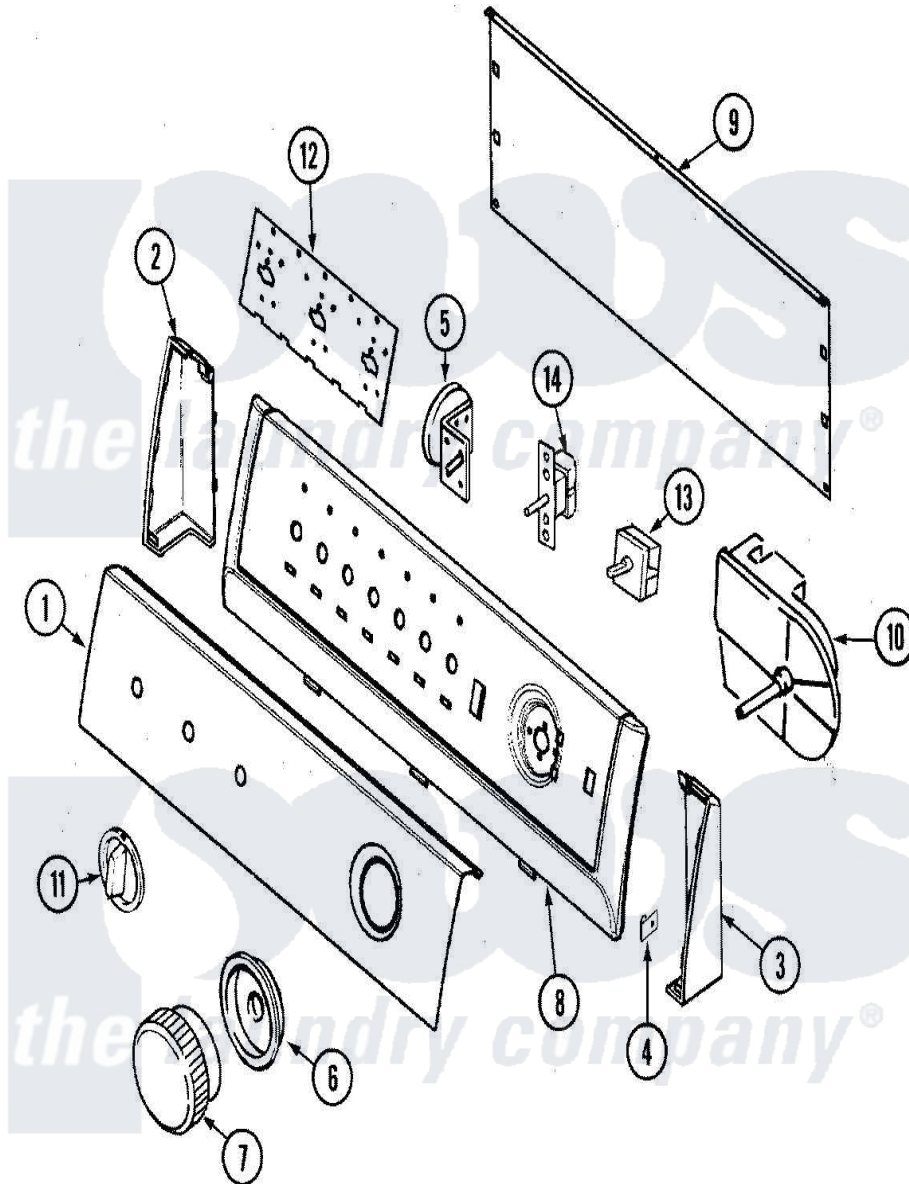

Maytag AAV2200AGW 05 - CONTROL PANEL

Maytag Residential Maytag AAV2200AGW Washer Parts Parts Diagram 05 - CONTROL PANEL
 Click on the part number to view part

Item	Original Part Number	Replaced By	Status	Part Description
1	21001633			Panel, Control
2	25-3092	90767		Screw, 8A X 3/8 HeX Washer Head Tapping
"	21001629	21001546		Endcap, Panel
3	21001636	21001547		Endcap, Panel
"	25-3092	90767		Screw, 8A X 3/8 HeX Washer Head Tapping
4	25-7851			Speedclip, End Cap To Top
5	21001882			Switch, Pressure
"	21001625	21001741		Switch, Pressure
"	25-3092	90767		Screw, 8A X 3/8 HeX Washer Head Tapping
6	21001520			Skirt, Timer Knob
7	21001526			Knob, Timer
8	21001635	21001552		Frame , Control Panel
9	25-3092	90767		Screw, 8A X 3/8 HeX Washer Head Tapping
"	21001527			Shield, Rear

"	25-3457		Screw, Sems
"	25-7853	25-7933	Ring, Retaining
10	25-3092	90767	Screw, 8A X 3/8 HeX Washer Head Tapping
"	21001704		Timer
11	21001544		Knob, Selector
12	53-2504	31001193	Pad, Shield
"	21001603		Shield, Control
13	31001443		Switch, Two Pos Rotary
14	21001491		Switch, Water Temperature
NI	21001725	Not Available	MANUAL, USE & CARE (SPAN)
"	21001711	Not Available	MANUAL, USE & CARE
"	21001942		Harness, Wiring
"	21001798	Not Available	HARNESS, WIRE