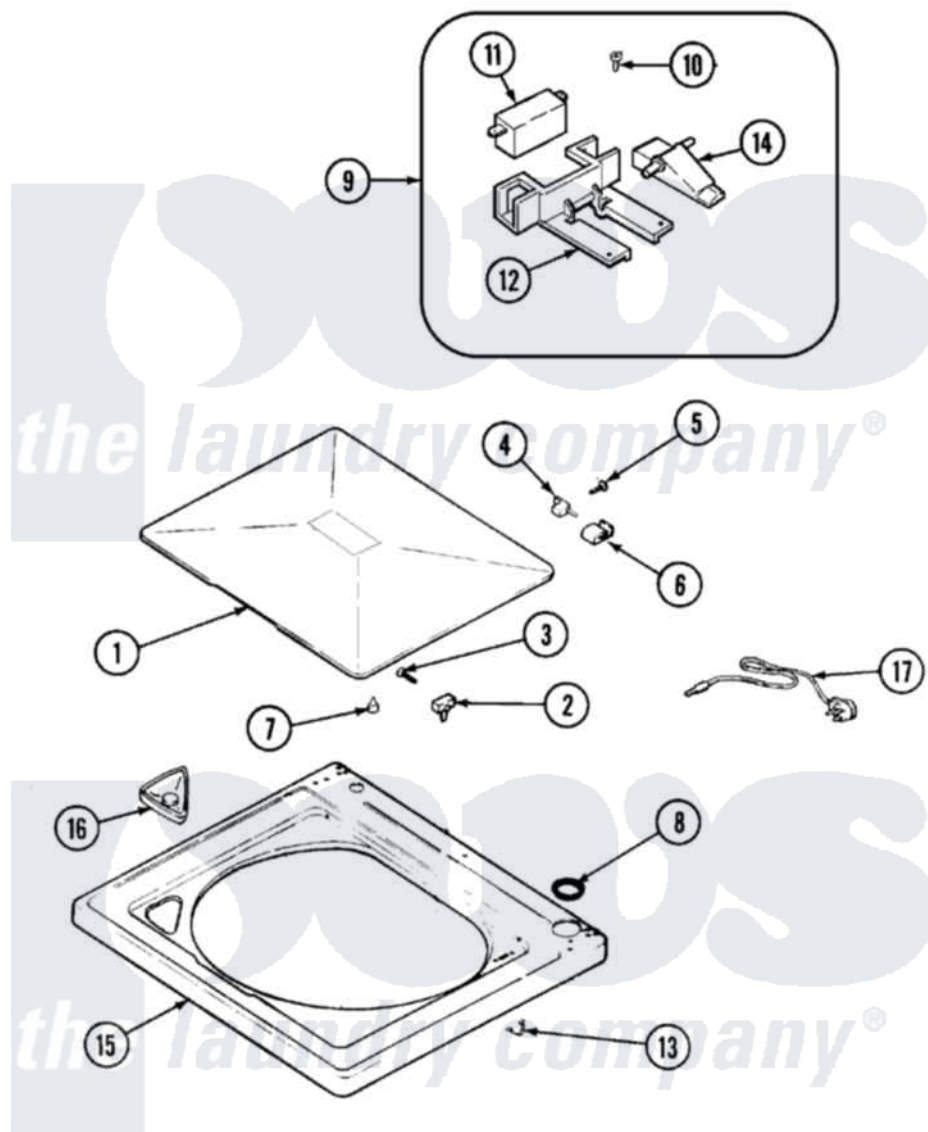

Maytag AAV2200AGW 06 - TOP

Maytag [Residential Maytag AAV2200AGW Washer Parts](#) Parts Diagram 06 - TOP
 Click on the part number to view part

Item	Original Part Number	Replaced By	Status	Part Description
1	35-2026			Lid
2	43-0057			Actuator, Door Switch
3	25-7438			Screw
4	35-2045			Pin, Hinge
5	25-7893			Screw
6	35-2044			Hinge, Lid
7	35-0581			Bumper, Door
8	35-2063			Bushing, Insulator
10	21001136	3400872		Screw, 8-18 X 3/8
11	21001744			Switch, Lid
12	21001135			Housing, Lid Switch
13	25-7878			Clip
14	21001134			Lever, Lid Switch
15	21001602			Top, Cabinet
16	21001597			Dispenser, Bleach
17	21001644			Assembly, Lead And Sleeve

"	21001458	10091101	Block-Fuse
"	21001457		Fuse
"	35-1007		Strain Relief
"	21001645	Not Available	CORD, POWER