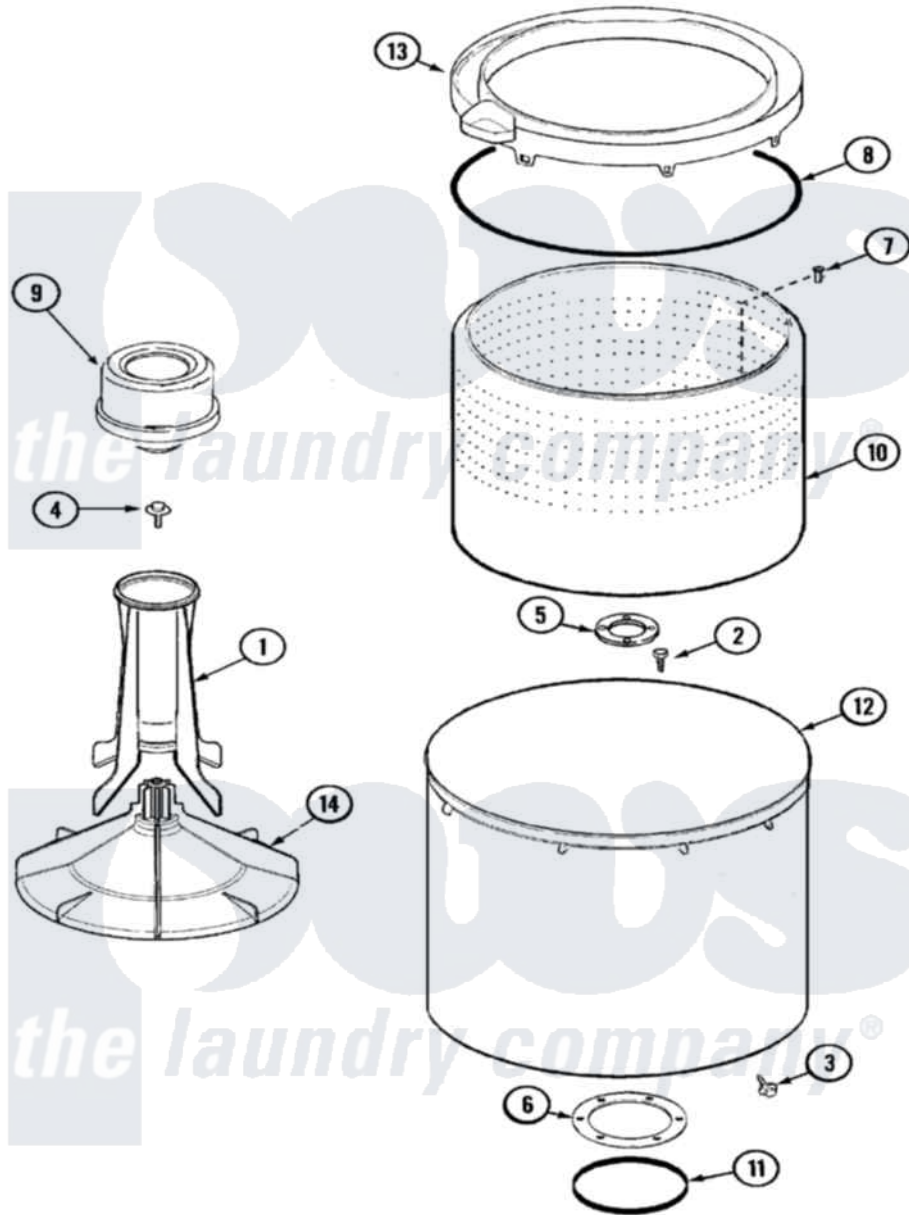

Maytag AAV2200AGW 10 - TUB

Maytag Residential Maytag AAV2200AGW Washer Parts Parts Diagram 10 - TUB
 Click on the part number to view part

Item	Original Part Number	Replaced By	Status	Part Description
1	21001521			Top, Agitator
2	21001510	22002947		Bolt, Tub
3	25-7953	22002933		Screw
4	25-7948	W10309247		Screw
5	35-3685			Gasket, Basket To Centerpost
6	35-3686			Gasket, Tub To Housing
7	25-7967	3400504		Screw
8	35-2328			Seal, Tub Top
9	21001905			Dispenser, Fabric
10	21001529			Basket Assembly
11	35-2978			Seal, Tub/Housing
12	35-3700			Tub Assembly
13	21001531		Not Available	TOP, TUB (PLASTIC)
14	21001530			Base, Agitator