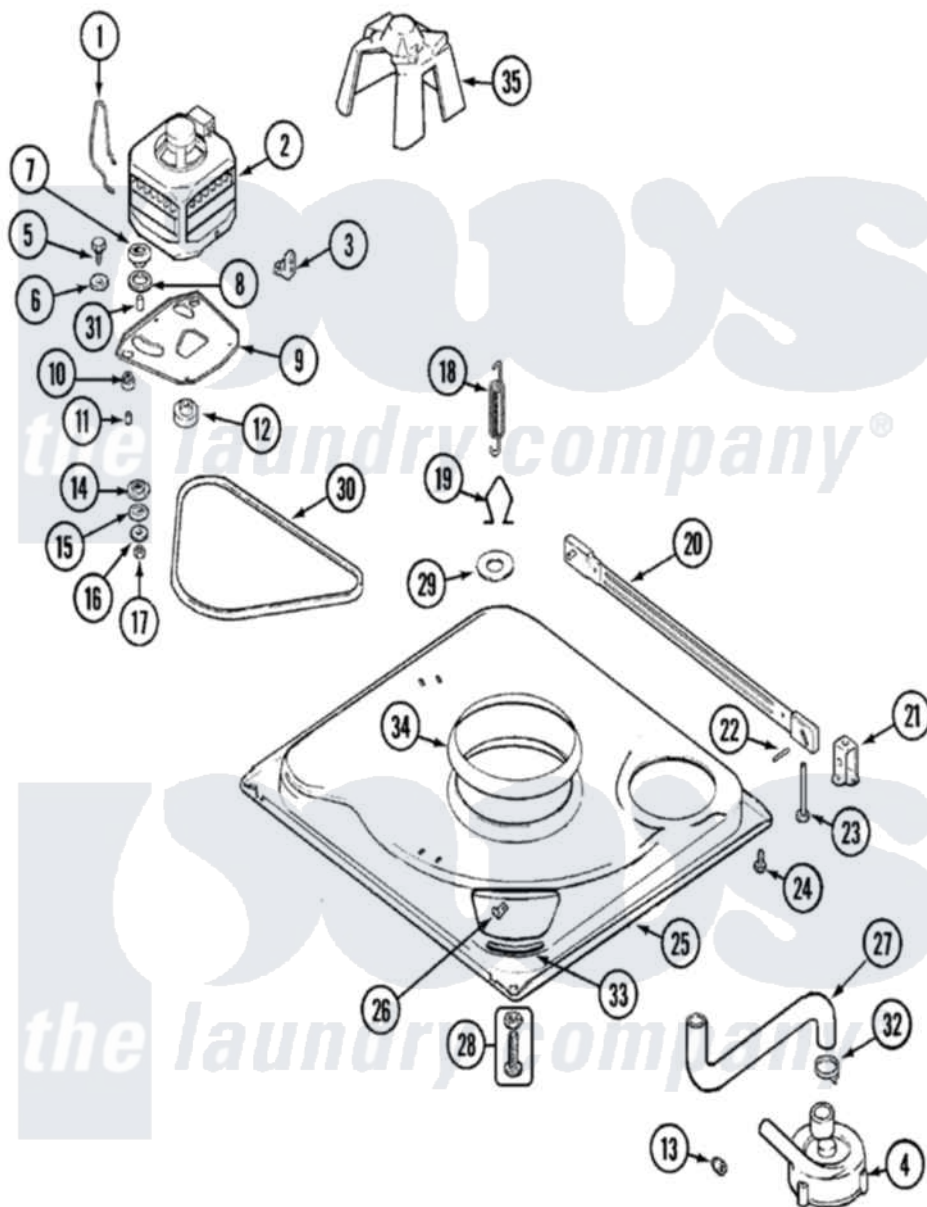

Maytag AAV2200AJA 01 - BASE

Maytag [Residential Maytag AAV2200AJA Washer Parts](#) Parts Diagram 01 - BASE
 Click on the part number to view part

Item	Original Part Number	Replaced By	Status	Part Description
1	21001110	22004376		Spring, Motor Pivot
2	21001632			Motor
3	21001109	21001486		Foot Slide, Isolator
4	35-2099	35-6465		Pump Assem
5	25-7833	21001977		Screw
6	25-7834			Washer, Motor/Base Screw
7	33-9946			Isolator, Motor
8	35-3570			Washer, Motor Pivot
9	21001111	21001783		Plate And Screw Assembly
10	35-3646			Isolator, Motor Plate
11	25-7831			Spacer, Mounting
12	21001421	21001833		Pulley, Motor
"	25-7117			Set Screw
13	35-2344			Restrictor, Flow
14	35-3571			Slide, Motor Pivot
15	33-9967			Washer, Motor Isolator

16	25-7047		Washer, Flat
17	25-7325	Y707702	Locknut
18	21001598		Spring, Suspension
19	21001166		Hook, Suspension Spring
20	35-2049	21001881	Bar, Stabilizer
21	35-2046		Bracket, Stabilizer
22	35-2052		Pin, Stabilizer
23	35-3020	22004469	Leg And Foot Self Stabalizing
24	31001041	308685	Side Trim)
25	21001169	12002701	Base Kit
26	25-7845		Speednut, Motor
27	35-3584	21001915	Hose, Tub To Pump
28	35-3507	25001119	Foot And Pad Assembly
29	Y25-7951		Washer, Suspension Hook
30	35-2279		Belt, Drive
31	25-7830		Spacer
32	25-6068	285655	Clamp, Hose
33	35-2065		Pad, Motor Plate
34	21001161	21002026	Snubber
35	22002721		Shield, Motor