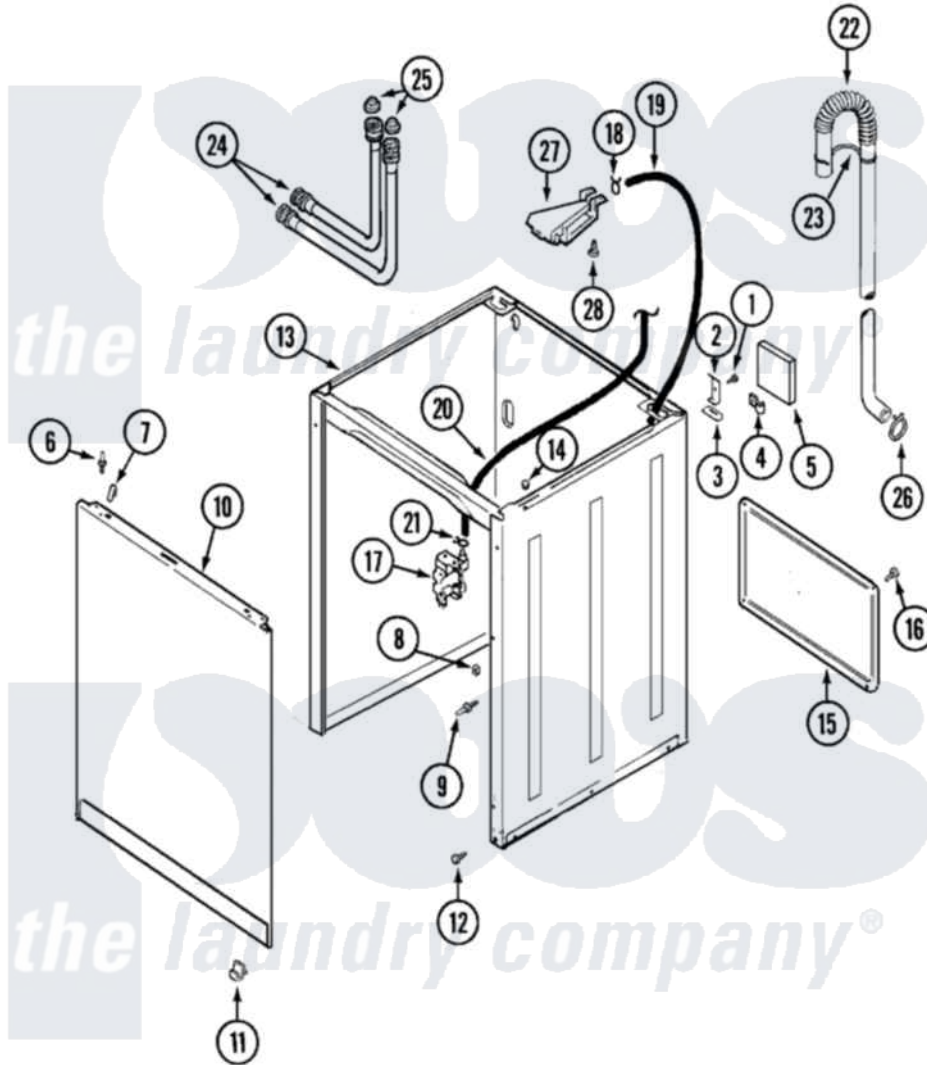

Maytag AAV2200AJA 02 - CABINET

Maytag Residential Maytag AAV2200AJA Washer Parts Parts Diagram 02 - CABINET
 Click on the part number to view part

Item	Original Part Number	Replaced By	Status	Part Description
1	25-7893			Screw
2	35-2846			Hinge, Cabinet Top
3	35-4128			Pad, Hinge
4	25-7027	16515		Clip
5	35-0706		Not Available	PAD, FOAM
6	53-0643			Pin, Locator
7	25-7220			Clip, Cabinet Top
8	25-0224	3400029		Nut, Adapter Plate
9	53-0200			Sleeve, Locator Pin
"	53-0643			Pin, Locator
10	35-2084-24			Panel, Front
"	21002011			Pad, Cabinet
11	53-0120			Clip, Front Panel
"	25-7732	681414		Screw, 10AB X 1/2
12	35-4129			Bumper, Cabinet
13	12001802			Kit, Cabinet/Rear Shield

"	35-2106-24	12001802	Kit, Cabinet/Rear Shield
14	33-2653		Bumper, Cabinet
15	35-2108	21001871	Cabinet
16	25-7732	681414	Screw, 10AB X 1/2
17	21001396	35-2374N	Valve, Water
18	25-7867	596669	Clamp, Manifold
19	35-2378	12002749	Hose, Flume Kit
20	21001060	21001748	Hose, Pressure Switch
21	25-7796	596669	Clamp, Manifold
22	21001512	21001872	Hose, Drain
23	33-9537	22003814	Retainer, Drain Hose
24	33-7046	89503	Hose-Inlet
"	33-7891	89503	Hose-Inlet
25	33-4264N		Strainer And Washer Kit
26	25-7080	285655	Clamp, Hose
27	35-2051	21001760	Flume Assembly / Water Diverter
28	25-3092	90767	Screw, 8A X 3/8 HeX Washer Head Tapping
NI	25-7048		Washer
"	21001464		Coupling, Adaptor