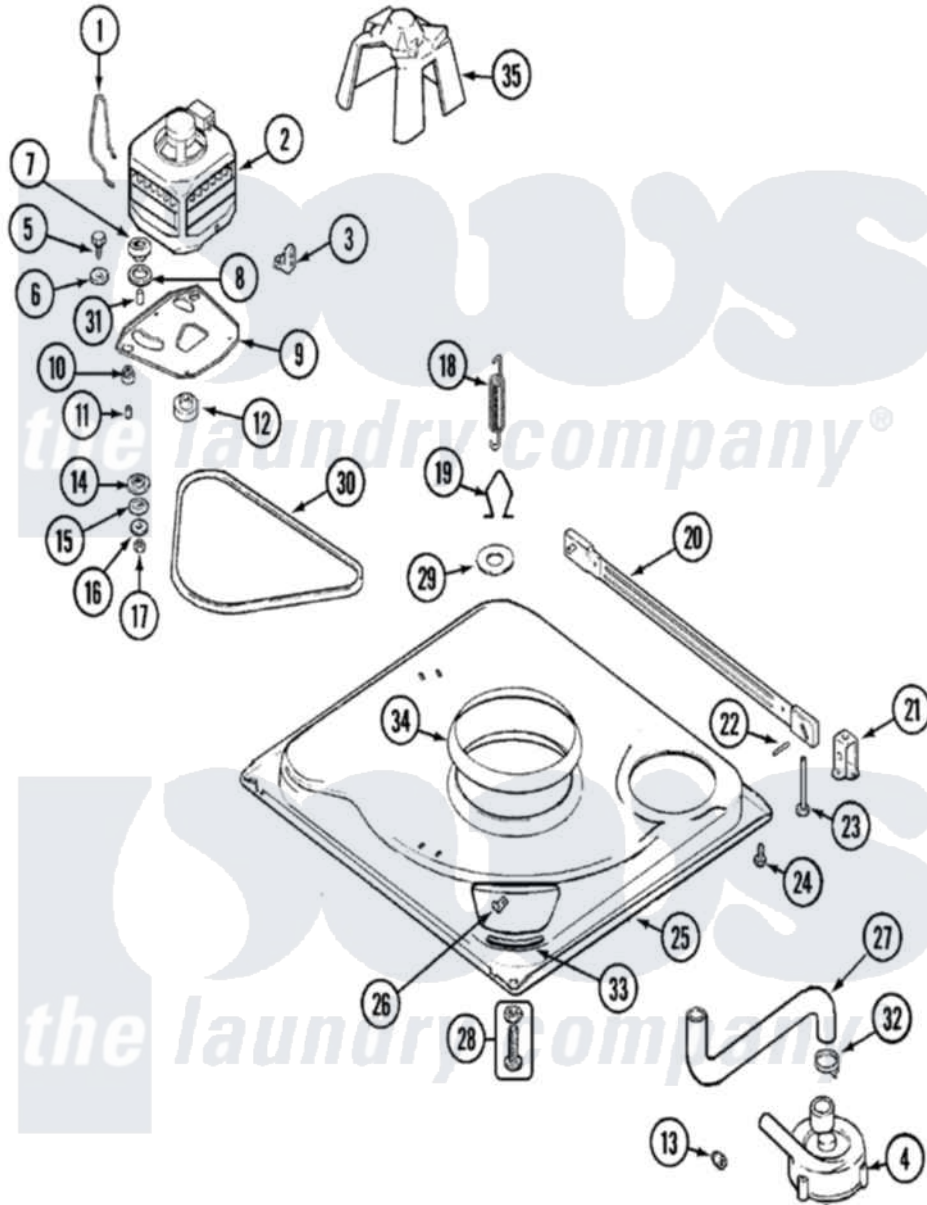

Maytag AAV2200AJW 01 - BASE

Maytag [Residential Maytag AAV2200AJW Washer Parts](#) Parts Diagram 01 - BASE
 Click on the part number to view part

Item	Original Part Number	Replaced By	Status	Part Description
1	21001110	22004376		Spring, Motor Pivot
2	21001632			Motor
3	21001109	21001486		Foot Slide, Isolator
4	35-2099	35-6465		Pump Assem
"	21001873	35-6780		Pump-Water
5	25-7833	21001977		Screw
6	25-7834			Washer, Motor/Base Screw
7	33-9946			Isolator, Motor
8	35-3570			Washer, Motor Pivot
9	21001111	21001783		Plate And Screw Assembly
10	35-3646			Isolator, Motor Plate
11	25-7831			Spacer, Mounting
12	21001421	21001833		Pulley, Motor
"	25-7117			Set Screw
13	35-2344			Restrictor, Flow
14	35-3571			Slide, Motor Pivot

15	33-9967		Washer, Motor Isolator
16	25-7047		Washer, Flat
17	25-7325	Y707702	Locknut
18	21001598		Spring, Suspension
19	21001166		Hook, Suspension Spring
20	35-2049	21001881	Bar, Stabilizer
21	35-2046		Bracket, Stabilizer
22	35-2052		Pin, Stabilizer
23	35-3020	22004469	Leg And Foot Self Stabilizing
24	31001041	308685	Side Trim)
25	21001169	12002701	Base Kit
"	21001893	12002701	Base Kit
26	25-7845		Speednut, Motor
27	21001915		Hose, Tub To Pump
"	35-3584	21001915	Hose, Tub To Pump
28	35-3507	25001119	Foot And Pad Assembly
29	Y25-7951		Washer, Suspension Hook
30	35-2279		Belt, Drive
31	25-7830		Spacer
32	25-6068	285655	Clamp, Hose
33	35-2065		Pad, Motor Plate
34	21001161	21002026	Snubber
35	22002721		Shield, Motor