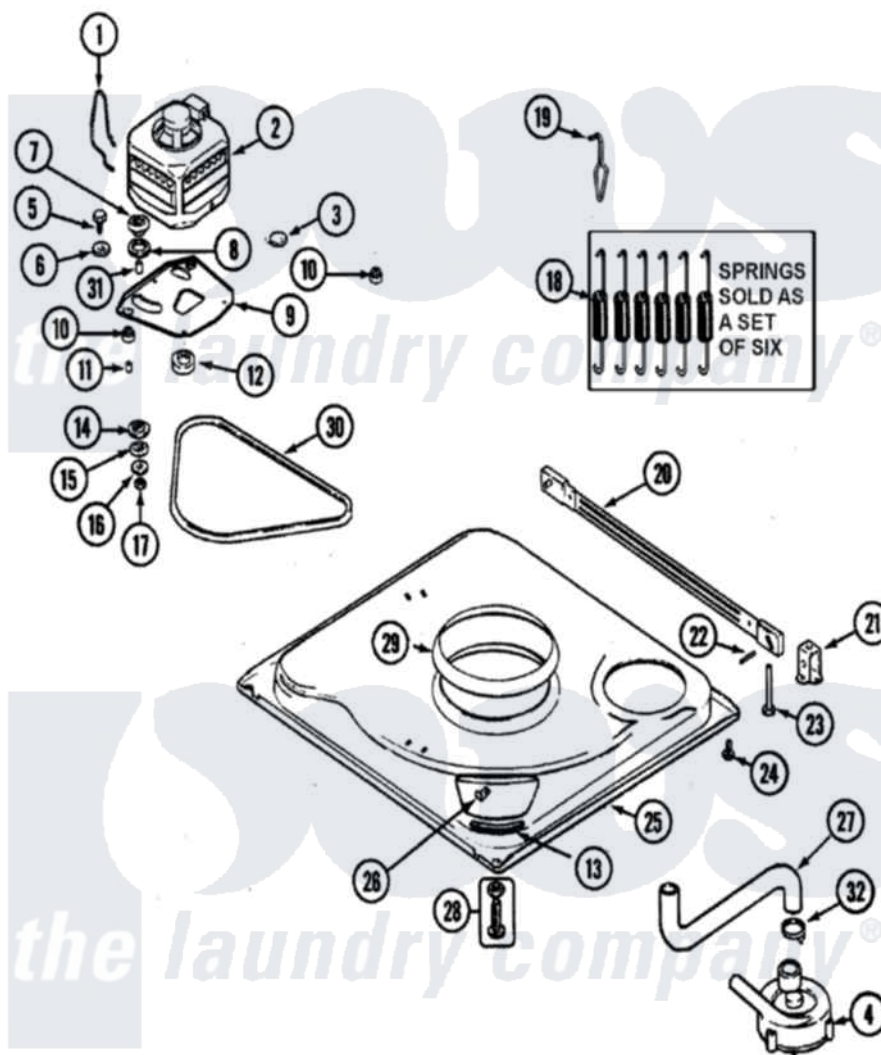

Maytag AAV2200AJW 02 - BASE (SERIES 19)

Maytag [Residential Maytag AAV2200AJW Washer Parts](#) Parts Diagram 02 - BASE (SERIES 19)
 Click on the part number to view part

Item	Original Part Number	Replaced By	Status	Part Description
1	21001110	22004376		Spring, Motor Pivot
2	21001632			Motor
3	21001486			Foot Slide, Isolator
4	21001873	35-6780		Pump-Water
5	25-7833	21001977		Screw
6	25-7834			Washer, Motor/Base Screw
7	33-9946			Isolator, Motor
8	35-3570			Washer, Motor Pivot
9	21001783			Plate And Screw Assembly
10	35-3646			Isolator, Motor Plate
11	25-7831			Spacer, Mounting
12	21001421	21001833		Pulley, Motor
13	35-2065			Pad, Motor Plate
14	35-3571			Slide, Motor Pivot
15	33-9967			Washer, Motor Isolator
16	25-7047			Washer, Flat

17	25-7325	Y707702	Locknut
18	12002102	12002773	Spring
"	21002065	12002773	Spring
19	21001166		Hook, Suspension Spring
20	21001754	21001881	Bar, Stabilizer
21	35-2046		Bracket, Stabilizer
22	35-2052		Pin, Stabilizer
23	35-3020	22004469	Leg And Foot Self Stabalizing
24	25-7828	489483	Screw 10-32 X 1/2
25	21001893	12002701	Base Kit
26	25-7845		Speednut, Motor
27	21001915		Hose, Tub To Pump
28	35-3507	25001119	Foot And Pad Assembly
29	21002026		Snubber
"	21001161	21002026	Snubber
30	35-2279		Belt, Drive
31	25-7830		Spacer
32	25-6068	285655	Clamp, Hose