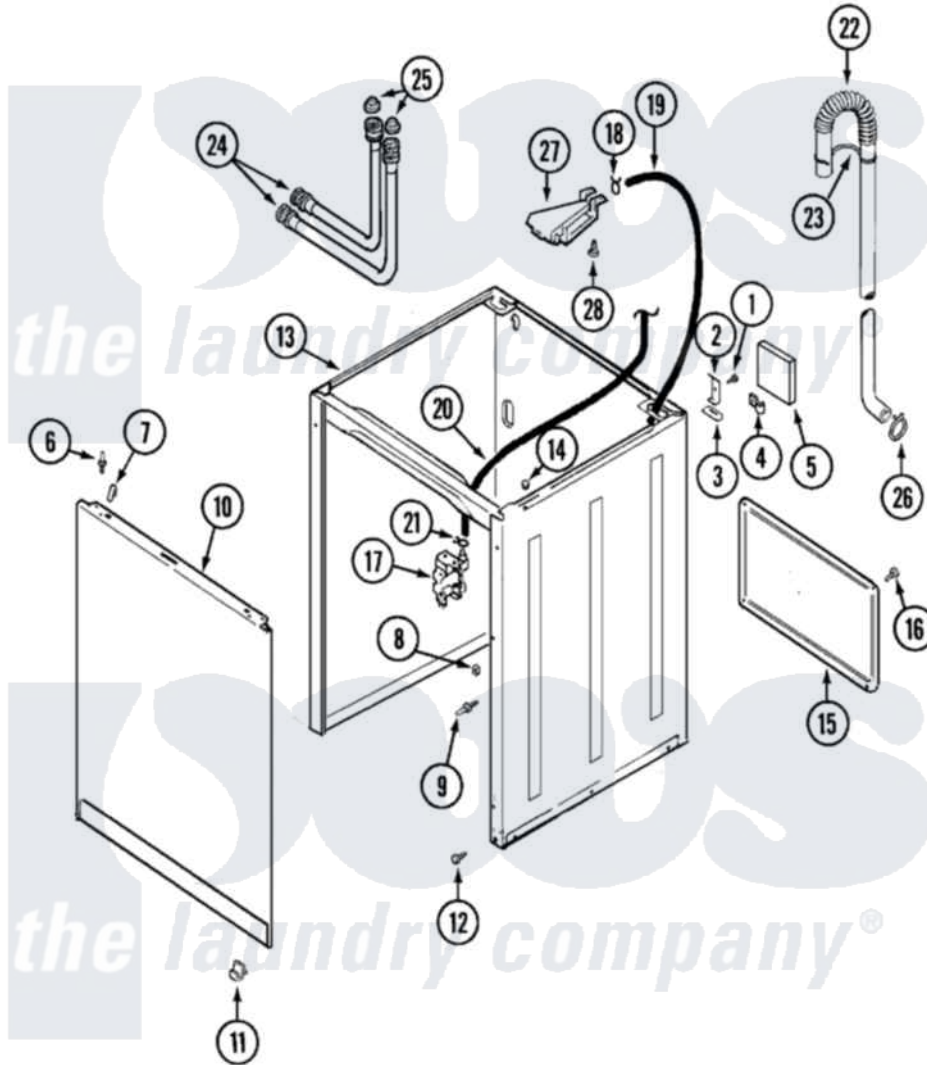

# Maytag AAV2200AJW 03 - CABINET

Maytag Residential Maytag AAV2200AJW Washer Parts Parts Diagram 03 - CABINET  
 Click on the part number to view part

Item	Original Part Number	Replaced By	Status	Part Description
1	<a href="#">25-7893</a>			Screw
2	<a href="#">35-2846</a>			Hinge, Cabinet Top
"	<a href="#">21001751</a>			Hinge, Cabinet
"	<a href="#">35-2846</a>			Hinge, Cabinet Top
3	<a href="#">35-4128</a>			Pad, Hinge
4	25-7027	<a href="#">16515</a>		Clip
5	35-0706		Not Available	PAD, FOAM
6	<a href="#">53-0643</a>			Pin, Locator
7	<a href="#">25-7220</a>			Clip, Cabinet Top
8	25-0224	<a href="#">3400029</a>		Nut, Adapter Plate
9	<a href="#">53-0200</a>			Sleeve, Locator Pin
"	<a href="#">53-0643</a>			Pin, Locator
10	<a href="#">21002011</a>			Pad, Cabinet
"	<a href="#">35-2084</a>			Panel, Front
11	<a href="#">53-0120</a>			Clip, Front Panel
"	25-7732	<a href="#">681414</a>		Screw, 10AB X 1/2