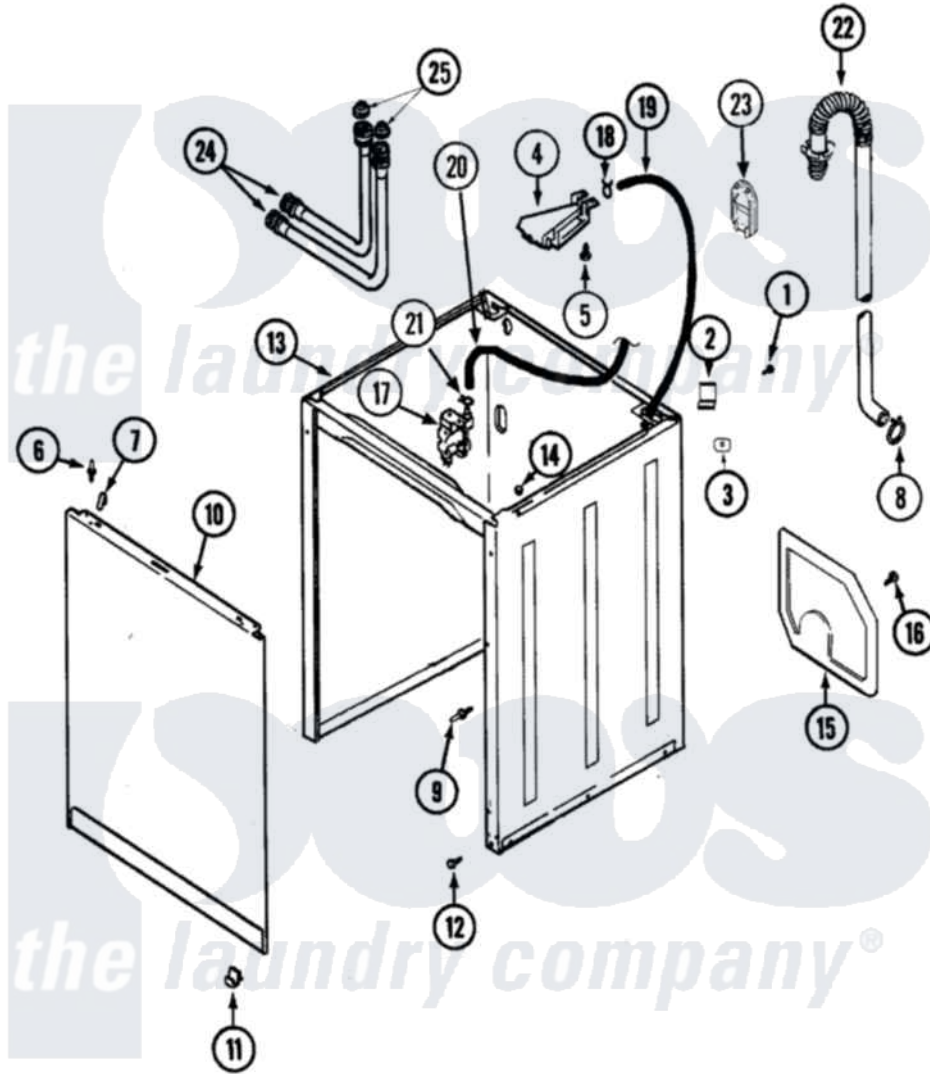

Maytag AAV2200AJW 04 - CABINET (SERIES 16)

Maytag Residential Maytag AAV2200AJW Washer Parts Parts Diagram 04 - CABINET (SERIES 16)
 Click on the part number to view part

Item	Original Part Number	Replaced By	Status	Part Description
1	25-7893			Screw
2	35-2846			Hinge, Cabinet Top
3	35-4128			Pad, Hinge
4	21001760			Flume Assembly / Water Diverter
5	25-3092	90767		Screw, 8A X 3/8 HeX Washer Head Tapping
6	25-0224	3400029		Nut, Adapter Plate
"	53-0643			Pin, Locator
"	53-0200			Sleeve, Locator Pin
7	25-7220			Clip, Cabinet Top
8	21001875	285655		Clamp, Hose
9	21001829			Post, Locating
10	35-2084			Panel, Front
"	21001281			Damper, Sound Pad
"	21002011			Pad, Cabinet
11	25-7732	681414		Screw, 10AB X 1/2

"	53-0120		Clip, Front Panel
12	35-4129		Bumper, Cabinet
13	21001871		Cabinet
14	33-2653		Bumper, Cabinet
15	21001876		Shield, Rear
16	25-7732	681414	Screw, 10AB X 1/2
17	21001747	21001932	Valve, Water Inlet
18	25-7867	596669	Clamp, Manifold
19	35-2378	12002749	Hose, Flume Kit
20	21001748		Hose, Pressure Switch
21	25-7796	596669	Clamp, Manifold
22	21001872		Hose, Drain
23	21001874		Outlet, Drain Hose
24	33-7891	89503	Hose-Inlet
"	33-7046	89503	Hose-Inlet
25	33-4264N		Strainer And Washer Kit