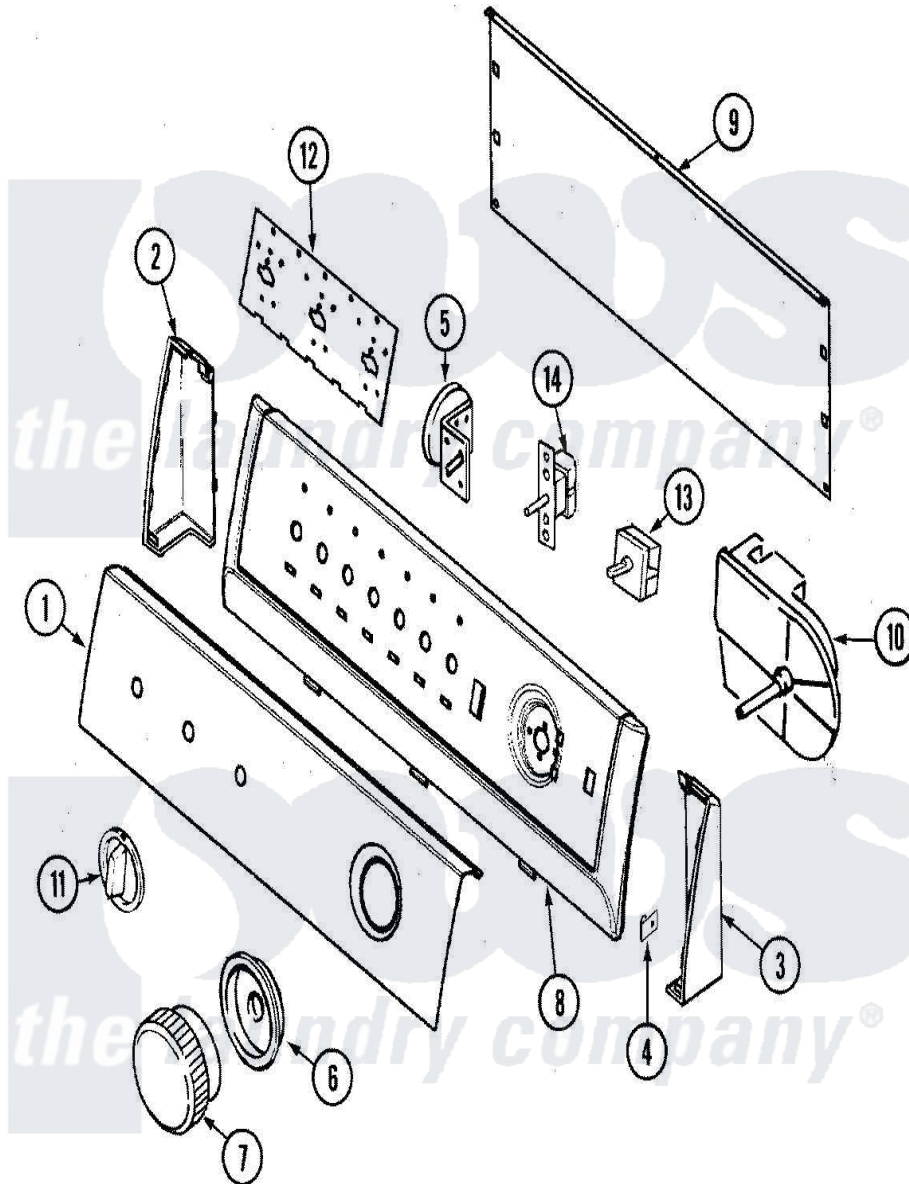

Maytag AAV2200AJW 05 - CONTROL PANEL

Maytag [Residential Maytag AAV2200AJW Washer Parts](#) Parts Diagram 05 - CONTROL PANEL
 Click on the part number to view part

Item	Original Part Number	Replaced By	Status	Part Description
1	21001633			Panel, Control
2	25-3092	90767		Screw, 8A X 3/8 HeX Washer Head Tapping
"	21001547			Endcap, Panel
3	21001546			Endcap, Panel
"	25-3092	90767		Screw, 8A X 3/8 HeX Washer Head Tapping
4	25-7851			Speedclip, End Cap To Top
5	21001882			Switch, Pressure
"	21001625	21001741		Switch, Pressure
"	25-3092	90767		Screw, 8A X 3/8 HeX Washer Head Tapping
6	21001520			Skirt, Timer Knob
7	21001526			Knob, Timer
8	21001552			Frame , Control Panel
9	25-3092	90767		Screw, 8A X 3/8 HeX Washer Head Tapping
"	21001527			Shield, Rear

"	25-3457		Screw, Sems
"	25-7853	25-7933	Ring, Retaining
10	25-3092	90767	Screw, 8A X 3/8 HeX Washer Head Tapping
"	21001684		Timer
11	21001544		Knob, Selector
12	21001603		Shield, Control
"	53-2504	31001193	Pad, Shield
13	31001190		Switch, Two Position Rotary
14	21001226		Switch, Water Temp. 4 Position
NI	21001725	Not Available	MANUAL, USE & CARE (SPAN)
"	21001689	Not Available	MANUAL, USE & CARE
"	21001946		Harness, Wiring
"	21001804		Harness, Wire