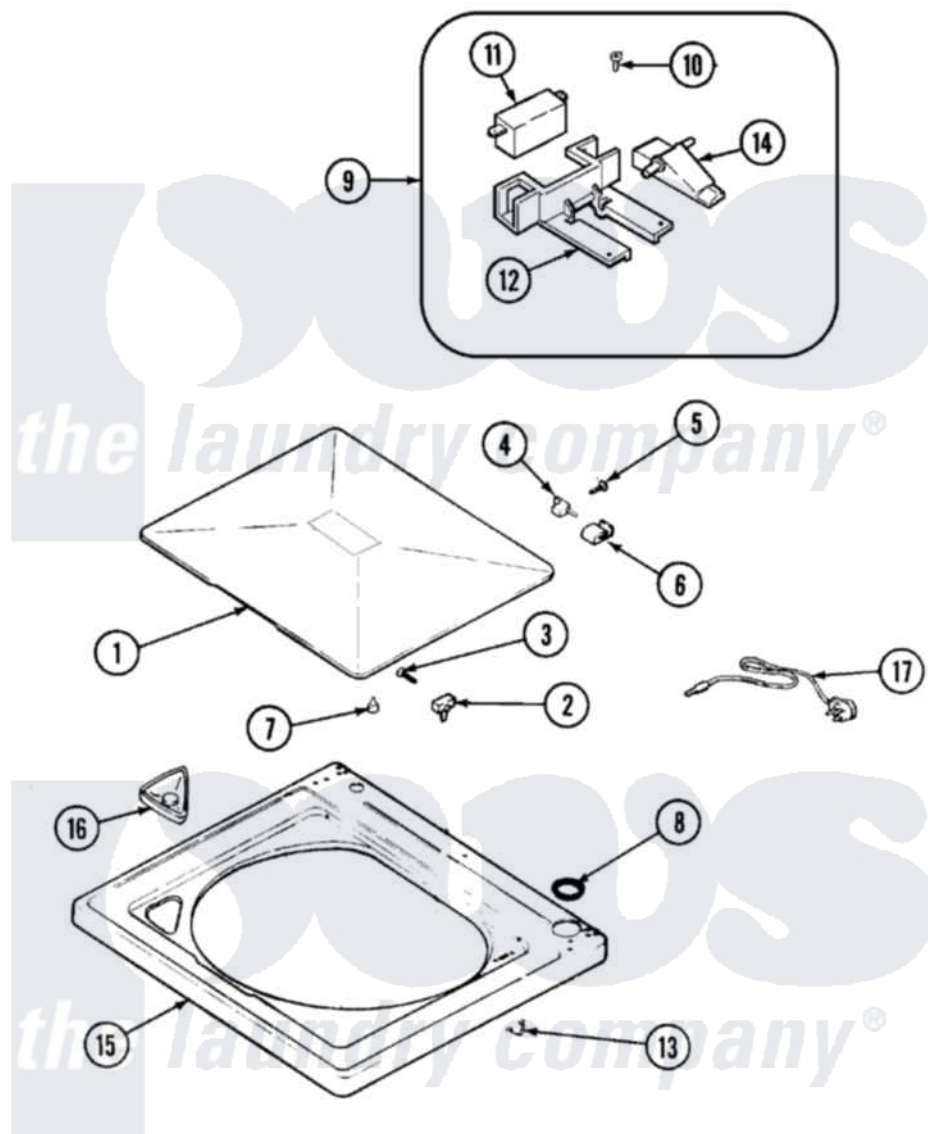

Maytag AAV2200AJW 06 - TOP

Maytag [Residential Maytag AAV2200AJW Washer Parts](#) Parts Diagram 06 - TOP
 Click on the part number to view part

Item	Original Part Number	Replaced By	Status	Part Description
1	35-2026			Lid
2	43-0057			Actuator, Door Switch
3	25-7438			Screw
4	35-2045			Pin, Hinge
5	25-7893			Screw
6	35-2044			Hinge, Lid
7	35-0581			Bumper, Door
8	35-2063			Bushing, Insulator
9	21001137	12001187		Kit, Lid Switch Assembly
10	21001136	3400872		Screw, 8-18 X 3/8
11	21001148	12001187		Kit, Lid Switch Assembly
12	21001135			Housing, Lid Switch
13	25-7878			Clip
14	21001134			Lever, Lid Switch
15	21001602			Top, Cabinet
16	21001597			Dispenser, Bleach