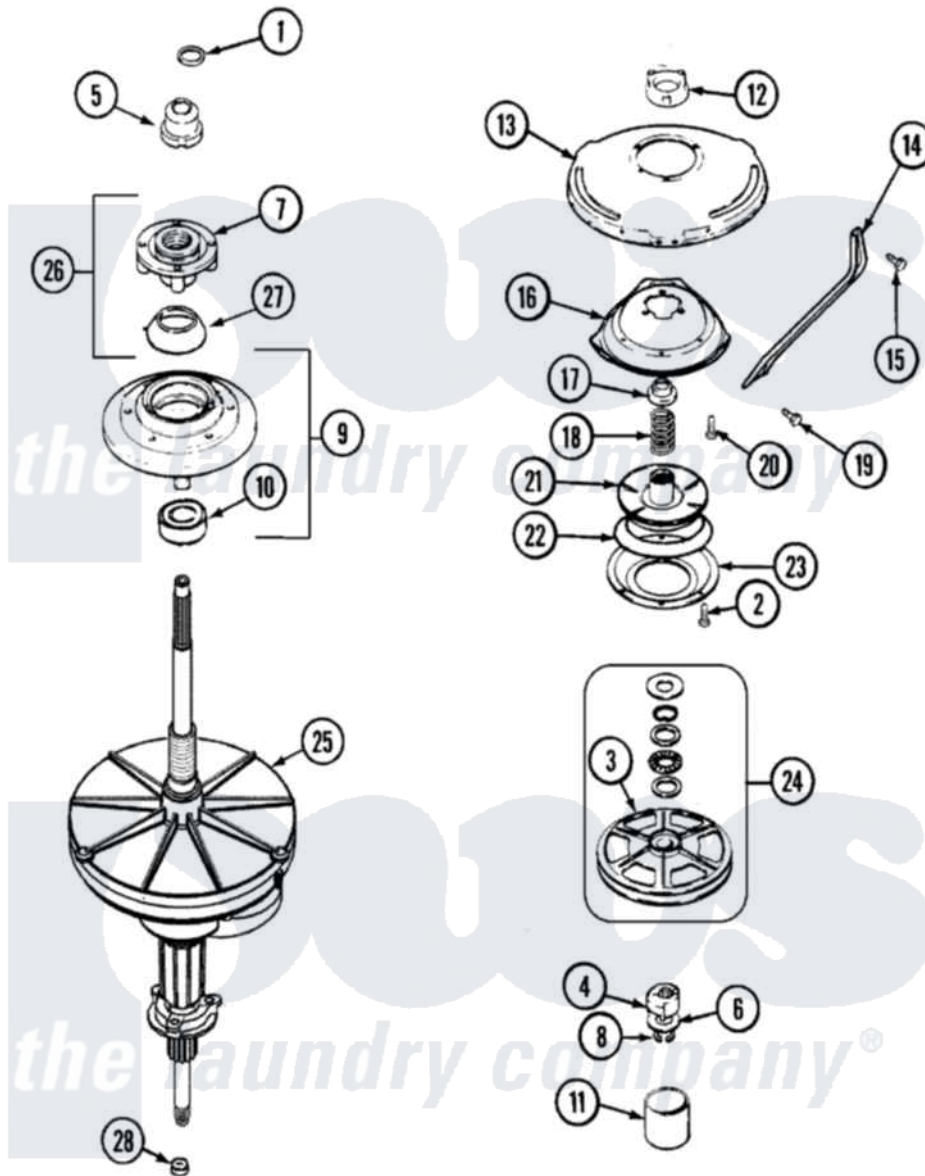

Maytag AAV2200AJW 07 - TRANSMISSION

Maytag Residential Maytag AAV2200AJW Washer Parts Parts Diagram 07 - TRANSMISSION
 Click on the part number to view part

Item	Original Part Number	Replaced By	Status	Part Description
1	25-7941			"O" Ring, Agr Drive Shaft
2	21001065			Screw, No.10-24 x .50 Hxnibhd
3	35-3829	12002213		Thrust Bearing Kit
"	12001797	12002213		Thrust Bearing Kit
4	LA-2007	12002213		Thrust Bearing Kit
5	21001533	35-5655-1		Seal
6	35-2132			Washer, 1.25ODX.530IDX.032
"	35-2082			Washer, 1.25ODX.530IDX.062
7	21001515	12001598		Tub Seal Assembly--W
8	25-7854			Ring, Retaining
9	21001508	12001561		Bearing And Seal Housing Assembly
10	35-2205			Bearing, Spin
11	W10124350		Not Available	NOT REQUIRED PART OR SEE NOTE KITTED WITH PULLEY ITEM No.3
"	35-2007			Cap, Dust

12	35-2205		Bearing, Spin
"	21001511	12001562	Bearing Assembly
13	21001518		Support, Tub
14	21001532		Brace, Tub
15	25-7895	21001858	Screw 5/16-18 x 1/2
16	21001163		Housing, Suspension
17	35-2017		Retainer, Brake Spring
18	31001285	21001910	Spring, Brake
19	25-7930	21001858	Screw 5/16-18 x 1/2
20	21001509		Screw, High Performance Plastic
21	35-2948	35-6714	Brake Roto
22	21001161	21002026	Snubber
23	35-2018	35-6918	Stator, Brake
24	12500036	12002213	Thrust Bearing Kit
25	21001536	35-6615	Ht TranS S
26	12001598		Tub Seal Assembly--W
27	35-2974		Tub Seal/Hub Assembly
28	35-2010	207843	Lip Seal Repair Kit