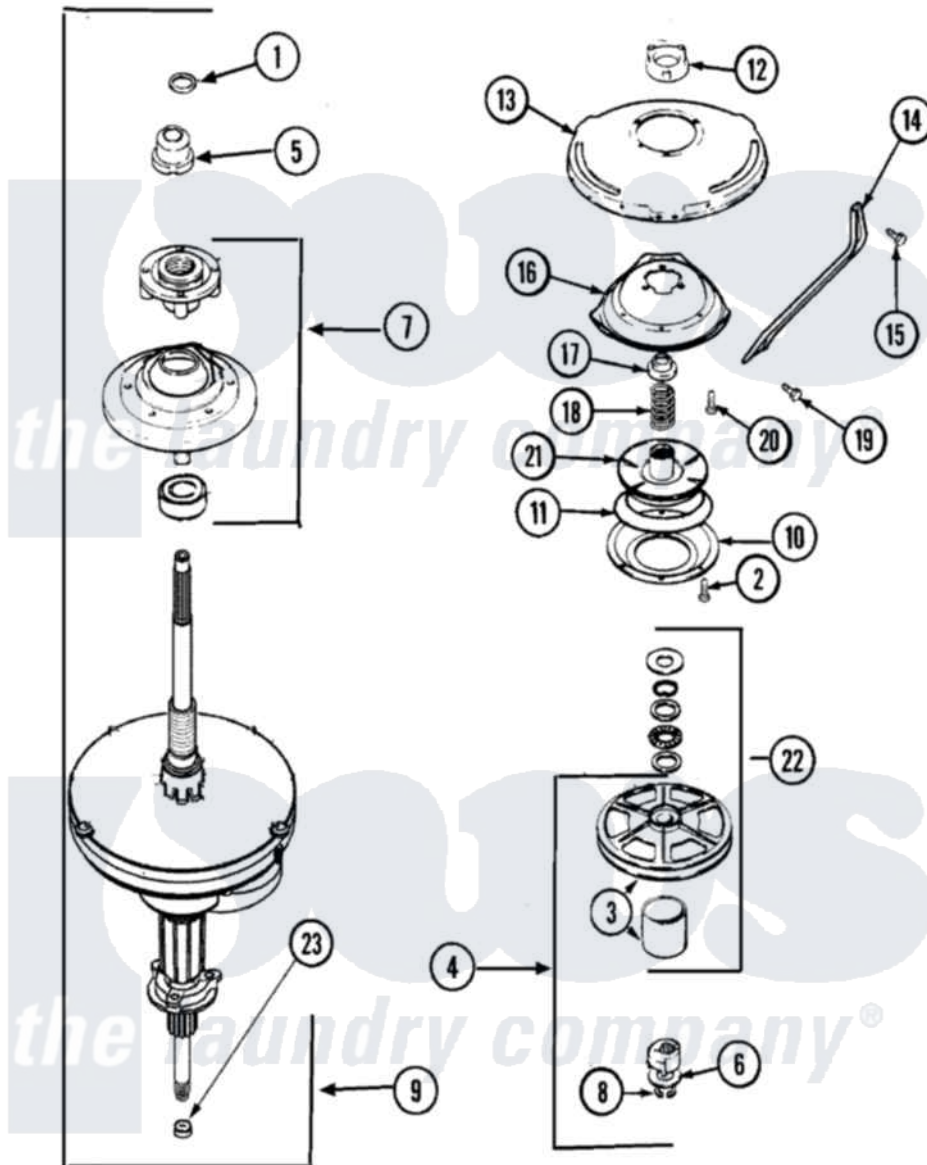

Maytag AAV2200AJW 08 - TRANSMISSION (SERIES 17)

Maytag [Residential Maytag AAV2200AJW Washer Parts](#) Parts Diagram 08 - TRANSMISSION (SERIES 17)
 Click on the part number to view part

Item	Original Part Number	Replaced By	Status	Part Description
1	25-7941			"O" Ring, Agr Drive Shaft
2	21001065			Screw, No.10-24 x .50 Hxnibhd
3	12001797	12002213		Thrust Bearing Kit
4	LA-2007	12002213		Thrust Bearing Kit
5	21001533	35-5655-1		Seal
6	35-2132			Washer, 1.25ODX.530IDX.032
"	35-2082			Washer, 1.25ODX.530IDX.062
7	21001868	W10219156		Tub Seal
8	25-7854			Ring, Retaining
9	21001867	35-6615		Ht TranS S
10	35-2018	35-6918		Stator, Brake
11	21001161	21002026		Snubber
12	21001511	12001562		Bearing Assembly
"	35-2205			Bearing, Spin
13	21001518			Support, Tub
14	21001532			Brace, Tub

15	21001858		Screw 5/16-18 x 1/2
16	21001163		Housing, Suspension
17	35-2017		Retainer, Brake Spring
18	21001647	21001910	Spring, Brake
19	25-7930	21001858	Screw 5/16-18 x 1/2
20	21001509		Screw, High Performance Plastic
21	35-2948	35-6714	Brake Roto
22	12500036	12002213	Thrust Bearing Kit
23	35-2010	207843	Lip Seal Repair Kit