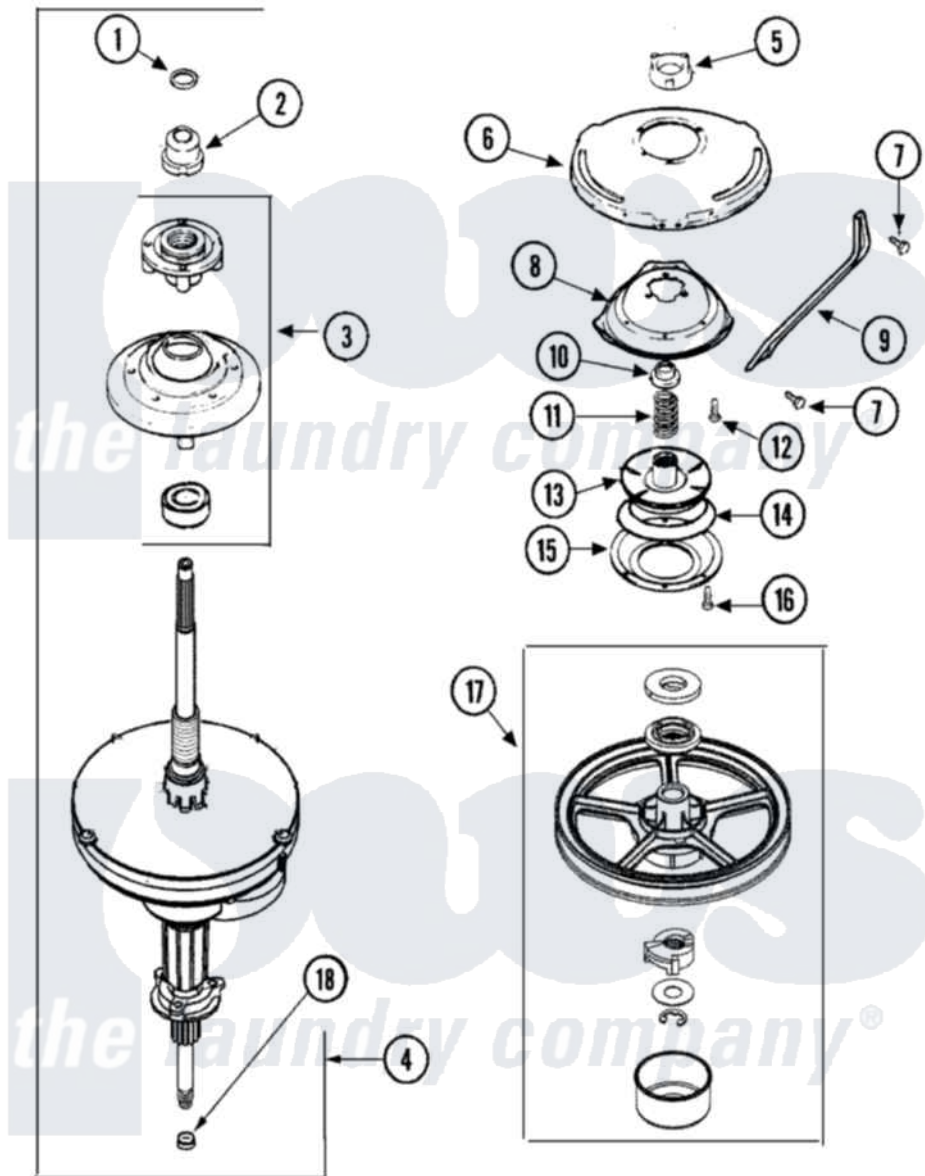

Maytag AAV2200AJW 09 - TRANSMISSION (SERIES 22)

Maytag Residential Maytag AAV2200AJW Washer Parts Parts Diagram 09 - TRANSMISSION (SERIES 22)
 Click on the part number to view part

Item	Original Part Number	Replaced By	Status	Part Description
1	25-7941			"O" Ring, Agr Drive Shaft
2	21001533	35-5655-1		Seal
3	21001868	W10219156		Tub Seal
4	21001867	35-6615		Ht Tran S
5	21001511	12001562		Bearing Assembly
6	21001518			Support, Tub
7	21001858			Screw 5/16-18 x 1/2
8	21001163			Housing, Suspension
9	21001532			Brace, Tub
10	35-2017			Retainer, Brake Spring
11	21001910			Spring, Brake
12	21001509			Screw, High Performance Plastic
13	21002010	35-6714		Brake Roto
14	21002026			Snubber
15	35-6918			Stator, Brake
16	21001065			Screw, No.10-24 x .50 Hxnibhd