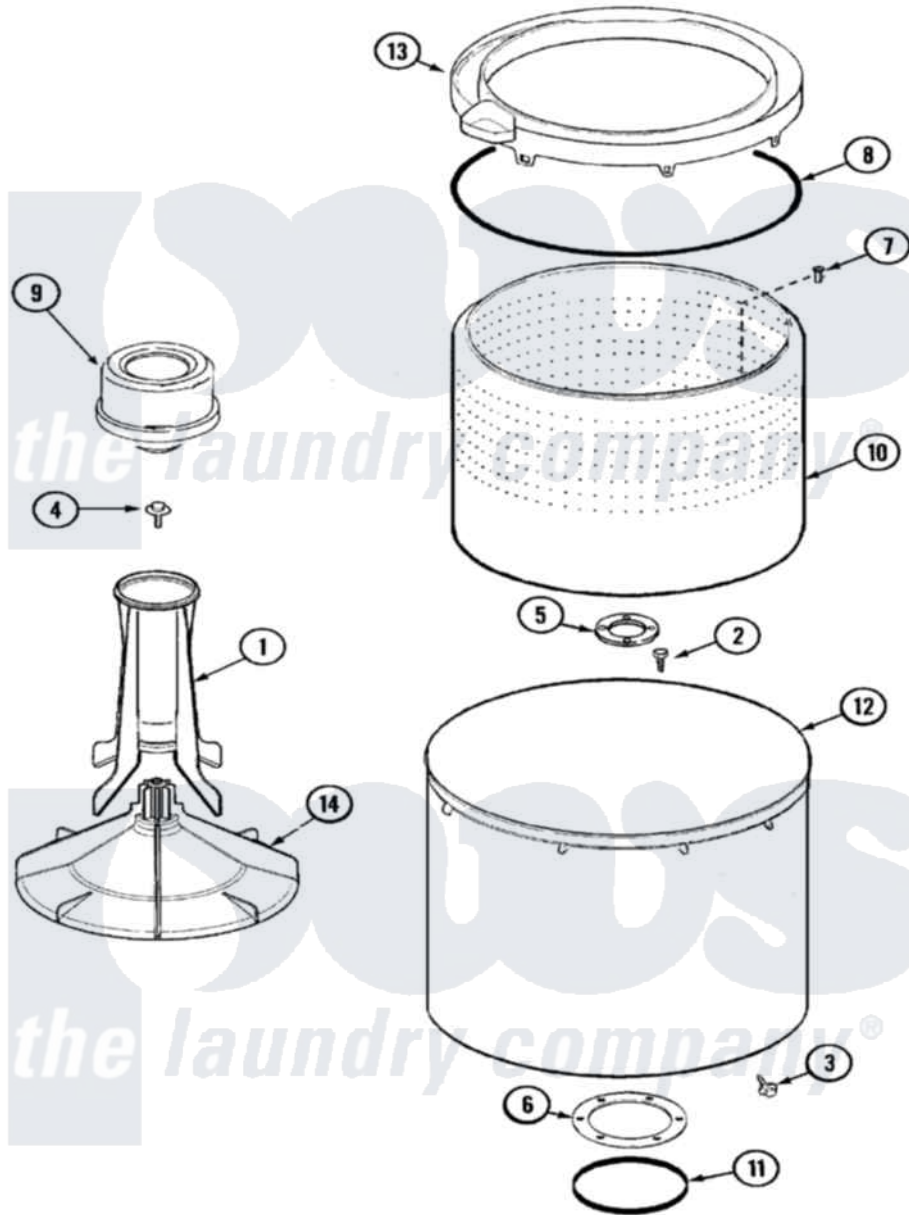

Maytag AAV2200AJW 10 - TUB

Maytag Residential Maytag AAV2200AJW Washer Parts Parts Diagram 10 - TUB
 Click on the part number to view part

Item	Original Part Number	Replaced By	Status	Part Description
1	21001521			Top, Agitator
2	21001510	22002947		Bolt, Tub
3	25-7953	22002933		Screw
4	25-7948	W10309247		Screw
5	35-3685			Gasket, Basket To Centerpost
6	35-3686			Gasket, Tub To Housing
7	25-7967	3400504		Screw
8	35-2328			Seal, Tub Top
9	21001905			Dispenser, Fabric
10	21001529			Basket Assembly
11	35-2978			Seal, Tub/Housing
12	35-3700			Tub Assembly
13	21001531		Not Available	TOP, TUB (PLASTIC)
14	21001530			Base, Agitator