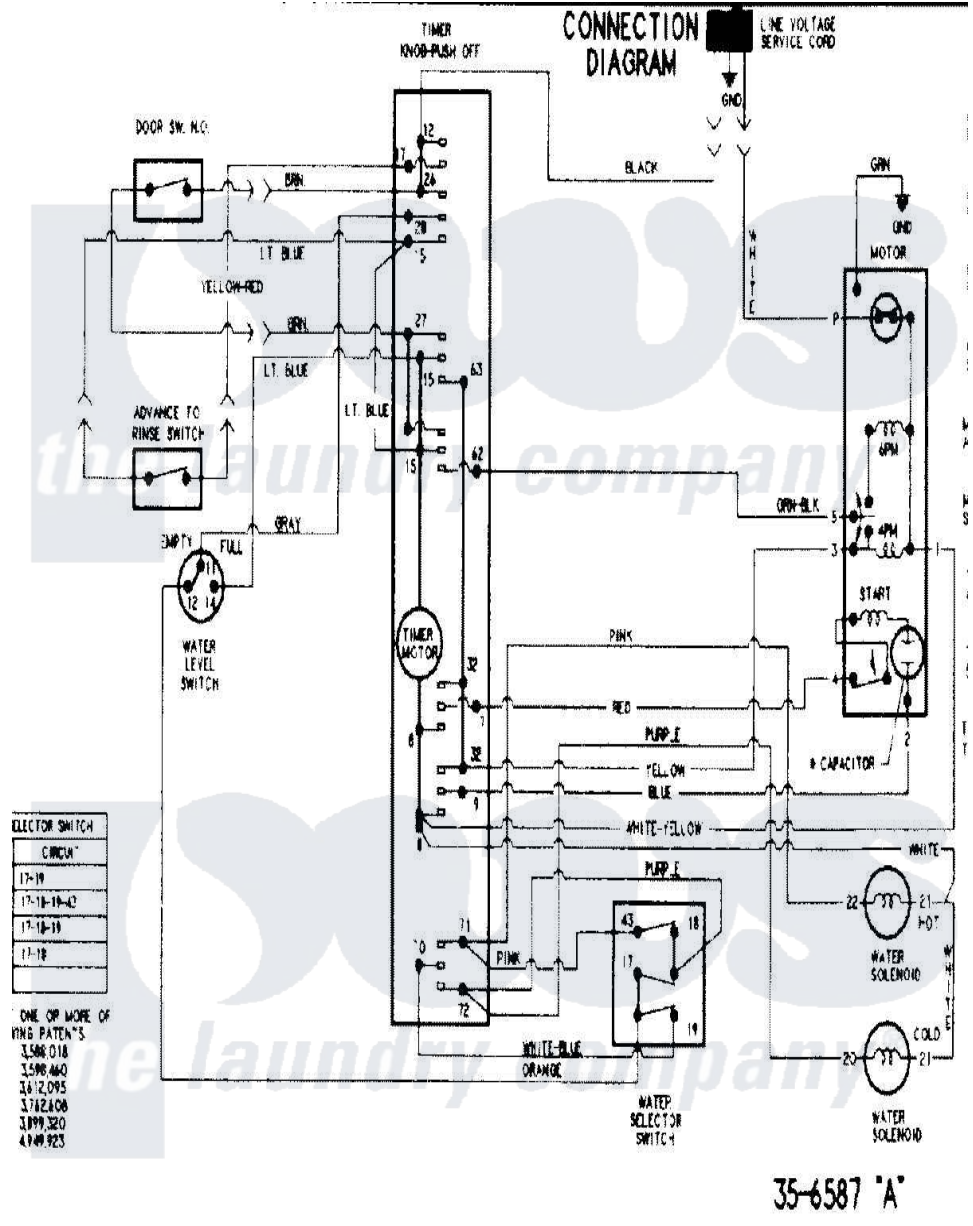

Maytag AAV2200AJW 12 - WIRING INFORMATION (SERIES 20)

Maytag Residential Maytag AAV2200AJW Washer Parts Parts Diagram 12 - WIRING INFORMATION (SERIES 20)

Click on the part number to view part

Item	Original Part Number	Replaced By	Status	Part Description
NI	15003220		Not Available	WIRING INFORMATION