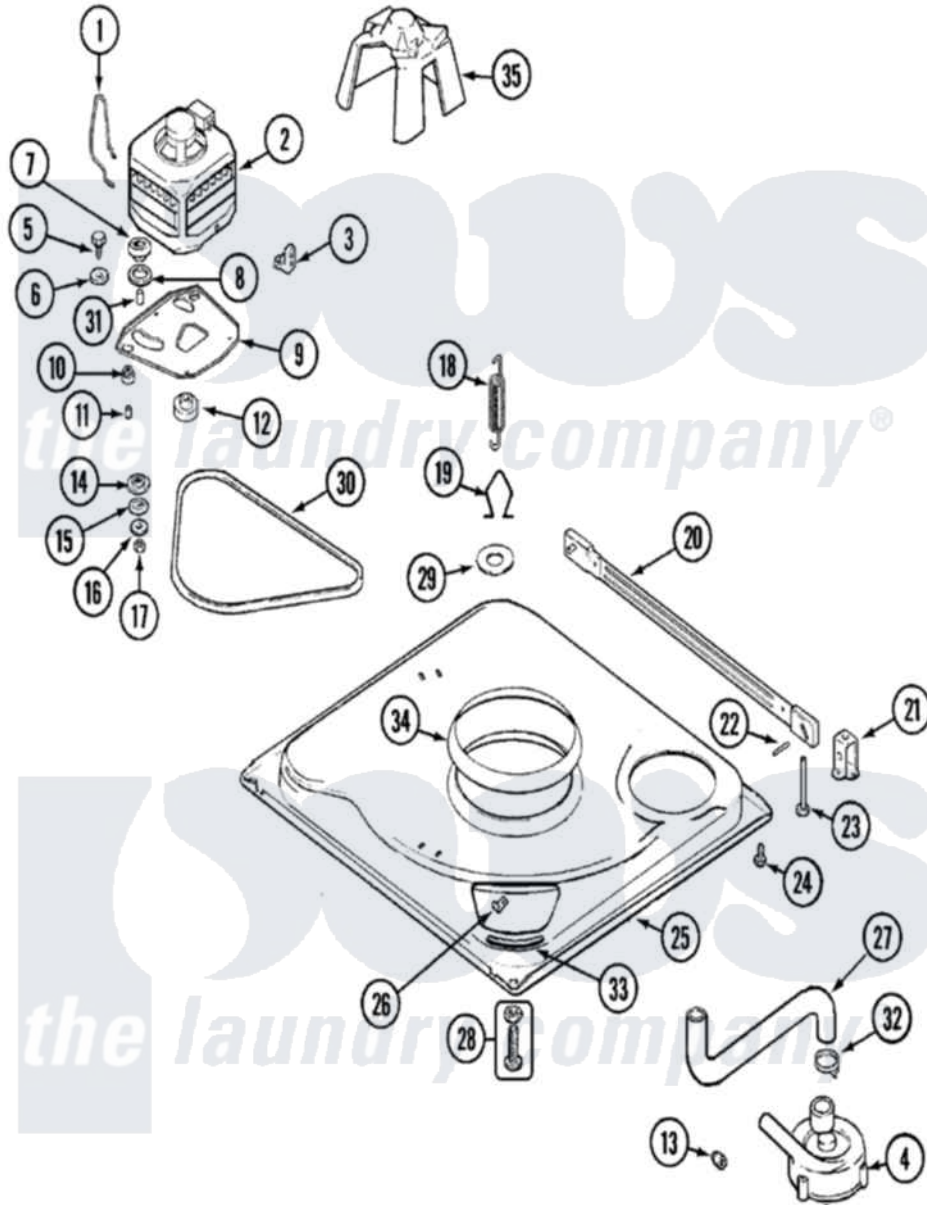

# Maytag AAV4200AGW 01 - BASE

Maytag [Residential Maytag AAV4200AGW Washer Parts](#) Parts Diagram 01 - BASE  
 Click on the part number to view part

| Item | Original Part Number     | Replaced By              | Status | Part Description         |
|------|--------------------------|--------------------------|--------|--------------------------|
| 1    | 21001110                 | <a href="#">22004376</a> |        | Spring, Motor Pivot      |
| 2    | <a href="#">21001637</a> |                          |        | Motor                    |
| 3    | 21001109                 | <a href="#">21001486</a> |        | Foot Slide, Isolator     |
| 4    | 35-2099                  | <a href="#">35-6465</a>  |        | Pump Assem               |
| "    | 21001873                 | <a href="#">35-6780</a>  |        | Pump-Water               |
| 5    | 25-7833                  | <a href="#">21001977</a> |        | Screw                    |
| 6    | <a href="#">25-7834</a>  |                          |        | Washer, Motor/Base Screw |
| 7    | <a href="#">33-9946</a>  |                          |        | Isolator, Motor          |
| 8    | <a href="#">35-3570</a>  |                          |        | Washer, Motor Pivot      |
| 9    | 21001111                 | <a href="#">21001783</a> |        | Plate And Screw Assembly |
| 10   | <a href="#">35-3646</a>  |                          |        | Isolator, Motor Plate    |
| 11   | <a href="#">25-7831</a>  |                          |        | Spacer, Mounting         |
| 12   | 33-1171                  | <a href="#">21001833</a> |        | Pulley, Motor            |
| 13   | <a href="#">35-2344</a>  |                          |        | Restrictor, Flow         |
| 14   | <a href="#">35-3571</a>  |                          |        | Slide, Motor Pivot       |
| 15   | <a href="#">33-9967</a>  |                          |        | Washer, Motor Isolator   |