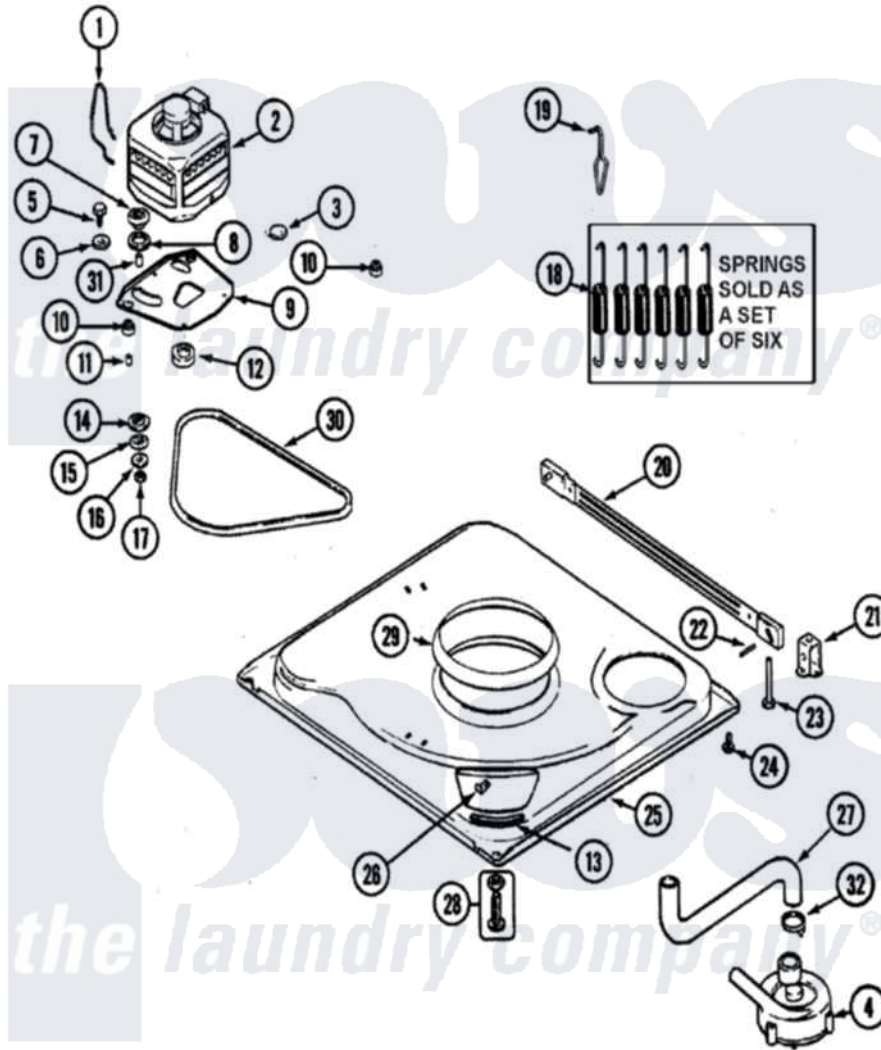

Maytag AAV4200AGW 02 - BASE (SERIES 19)

Maytag [Residential Maytag AAV4200AGW Washer Parts](#) Parts Diagram 02 - BASE (SERIES 19)
 Click on the part number to view part

Item	Original Part Number	Replaced By	Status	Part Description
1	21001110	22004376		Spring, Motor Pivot
2	21001637			Motor
3	21001486			Foot Slide, Isolator
4	21001873	35-6780		Pump-Water
5	25-7833	21001977		Screw
6	25-7834			Washer, Motor/Base Screw
7	33-9946			Isolator, Motor
8	35-3570			Washer, Motor Pivot
9	21001783			Plate And Screw Assembly
10	35-3646			Isolator, Motor Plate
11	25-7831			Spacer, Mounting
12	21001421	21001833		Pulley, Motor
13	35-2065			Pad, Motor Plate
14	35-3571			Slide, Motor Pivot
15	33-9967			Washer, Motor Isolator
16	25-7047			Washer, Flat

17	25-7325	Y707702	Locknut
18	12002102	12002773	Spring
"	21002065	12002773	Spring
19	21001166		Hook, Suspension Spring
20	21001754	21001881	Bar, Stabilizer
21	35-2046		Bracket, Stabilizer
22	35-2052		Pin, Stabilizer
23	35-3020	22004469	Leg And Foot Self Stabalizing
24	25-7828	489483	Screw 10-32 X 1/2
25	21001893	12002701	Base Kit
26	25-7845		Speednut, Motor
27	21001915		Hose, Tub To Pump
28	35-3507	25001119	Foot And Pad Assembly
29	21002026		Snubber
"	21001161	21002026	Snubber
30	35-2279		Belt, Drive
31	25-7830		Spacer
32	25-6068	285655	Clamp, Hose