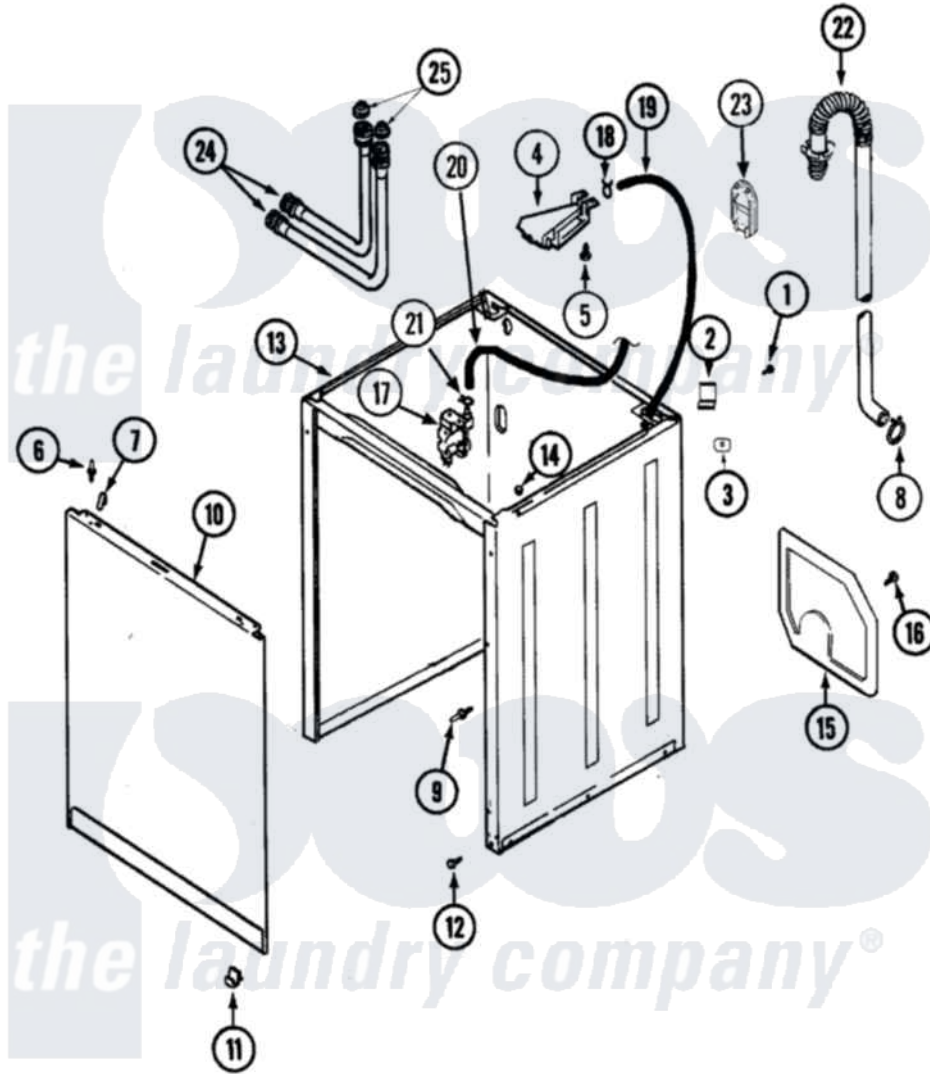

Maytag AAV4200AGW 04 - CABINET (SERIES 16)

Maytag [Residential Maytag AAV4200AGW Washer Parts](#) Parts Diagram 04 - CABINET (SERIES 16)
 Click on the part number to view part

Item	Original Part Number	Replaced By	Status	Part Description
1	25-7893			Screw
2	35-2846			Hinge, Cabinet Top
3	35-4128			Pad, Hinge
4	21001760			Flume Assembly / Water Diverter
5	25-3092	90767		Screw, 8A X 3/8 HeX Washer Head Tapping
6	25-0224	3400029		Nut, Adapter Plate
"	53-0200			Sleeve, Locator Pin
"	53-0643			Pin, Locator
7	25-7220			Clip, Cabinet Top
8	21001875	285655		Clamp, Hose
9	21001829			Post, Locating
10	21002011			Pad, Cabinet
"	35-2084			Panel, Front
"	21001281			Damper, Sound Pad
11	25-7732	681414		Screw, 10AB X 1/2

"	53-0120		Clip, Front Panel
12	35-4129		Bumper, Cabinet
13	21001871		Cabinet
14	33-2653		Bumper, Cabinet
15	21001876		Shield, Rear
16	25-7732	681414	Screw, 10AB X 1/2
17	22001196		Valve, Water
18	25-7867	596669	Clamp, Manifold
19	35-2378	12002749	Hose, Flume Kit
20	21001749	21001748	Hose, Pressure Switch
21	25-7796	596669	Clamp, Manifold
22	21001872		Hose, Drain
23	21001874		Outlet, Drain Hose
24	35-3400		Inlet Hose Assembly
"	35-3401		Inlet Hose Assembly
25	33-4264N		Strainer And Washer Kit