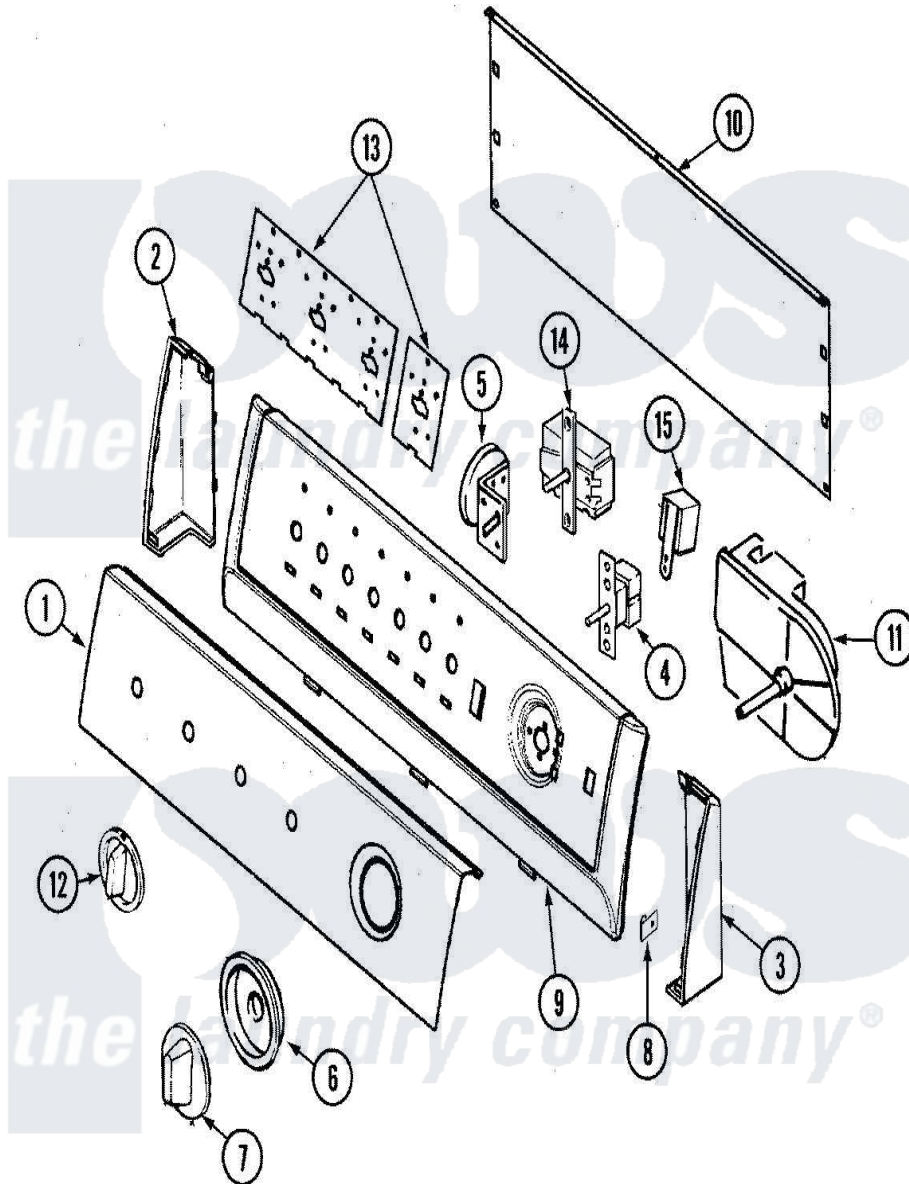

# Maytag AAV4200AGW 05 - CONTROL PANEL

Maytag [Residential Maytag AAV4200AGW Washer Parts](#) Parts Diagram 05 - CONTROL PANEL  
 Click on the part number to view part

Item	Original Part Number	Replaced By	Status	Part Description
1	<a href="#">21001688</a>			Panel, Control
2	21001629	<a href="#">21001546</a>		Endcap, Panel
"	25-3092	<a href="#">90767</a>		Screw, 8A X 3/8 HeX Washer Head Tapping
3	25-3092	<a href="#">90767</a>		Screw, 8A X 3/8 HeX Washer Head Tapping
"	21001636	<a href="#">21001547</a>		Endcap, Panel
4	25-3092	<a href="#">90767</a>		Screw, 8A X 3/8 HeX Washer Head Tapping
"	<a href="#">21001491</a>			Switch, Water Temperature
5	21001625	<a href="#">21001741</a>		Switch, Pressure
"	25-3092	<a href="#">90767</a>		Screw, 8A X 3/8 HeX Washer Head Tapping
"	<a href="#">21001882</a>			Switch, Pressure
6	<a href="#">21001520</a>			Skirt, Timer Knob
7	<a href="#">21001526</a>			Knob, Timer
8	<a href="#">25-7851</a>			Speedclip, End Cap To Top
9	21001635	<a href="#">21001552</a>		Frame , Control Panel

10	<a href="#">21001527</a>		Shield, Rear
"	<a href="#">25-3457</a>		Screw, Sems
"	25-7853	<a href="#">25-7933</a>	Ring, Retaining
"	25-3092	<a href="#">90767</a>	Screw, 8A X 3/8 HeX Washer Head Tapping
11	<a href="#">21001701</a>		Timer
"	25-3092	<a href="#">90767</a>	Screw, 8A X 3/8 HeX Washer Head Tapping
12	<a href="#">21001544</a>		Knob, Selector
13	<a href="#">21001603</a>		Shield, Control
"	53-2504	<a href="#">31001193</a>	Pad, Shield
"	<a href="#">21001517</a>		Shield, Control
14	<a href="#">21001673</a>		Switch, Speed 4 Pos Rotary
15	<a href="#">31001443</a>		Switch, Two Pos Rotary
NI	21001649	Not Available	MANUAL, USE & CARE
"	21001725	Not Available	MANUAL, USE & CARE (SPAN)
"	<a href="#">21001940</a>		Harness, Wiring
"	<a href="#">21001796</a>		Harness, Wire