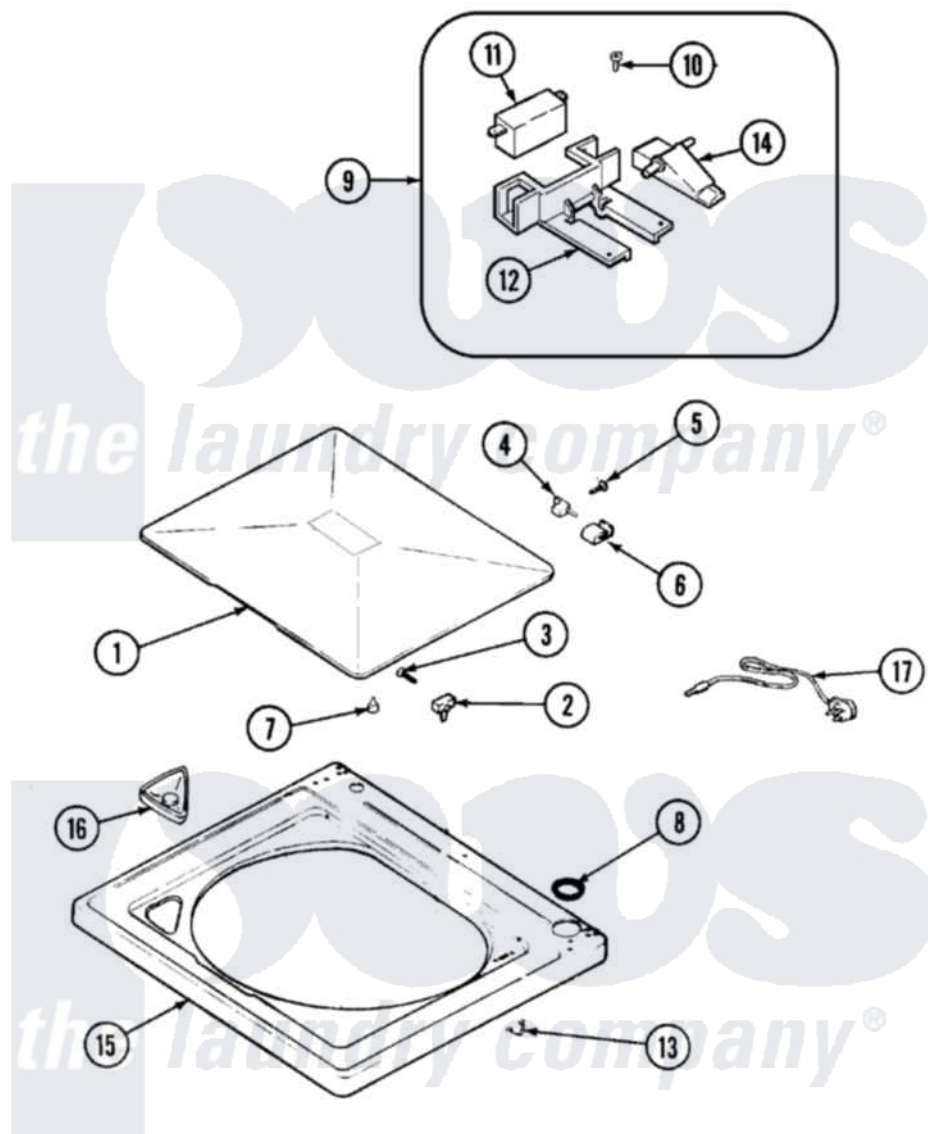

Maytag AAV4200AGW 06 - TOP

Maytag [Residential Maytag AAV4200AGW Washer Parts](#) Parts Diagram 06 - TOP
 Click on the part number to view part

Item	Original Part Number	Replaced By	Status	Part Description
1	35-2026			Lid
2	43-0057			Actuator, Door Switch
3	25-7438			Screw
4	35-2045			Pin, Hinge
5	25-7893			Screw
6	35-2044			Hinge, Lid
7	35-0581			Bumper, Door
8	35-2063			Bushing, Insulator
10	21001136	3400872		Screw, 8-18 X 3/8
11	21001744			Switch, Lid
12	21001135			Housing, Lid Switch
13	25-7878			Clip
14	21001134			Lever, Lid Switch
15	21001602			Top, Cabinet
16	21001597			Dispenser, Bleach
17	21001592			Cord, Power

"	21001458	10091101	Block-Fuse
"	21001457		Fuse
"	35-1007		Strain Relief
"	21001644		Assembly, Lead And Sleeve