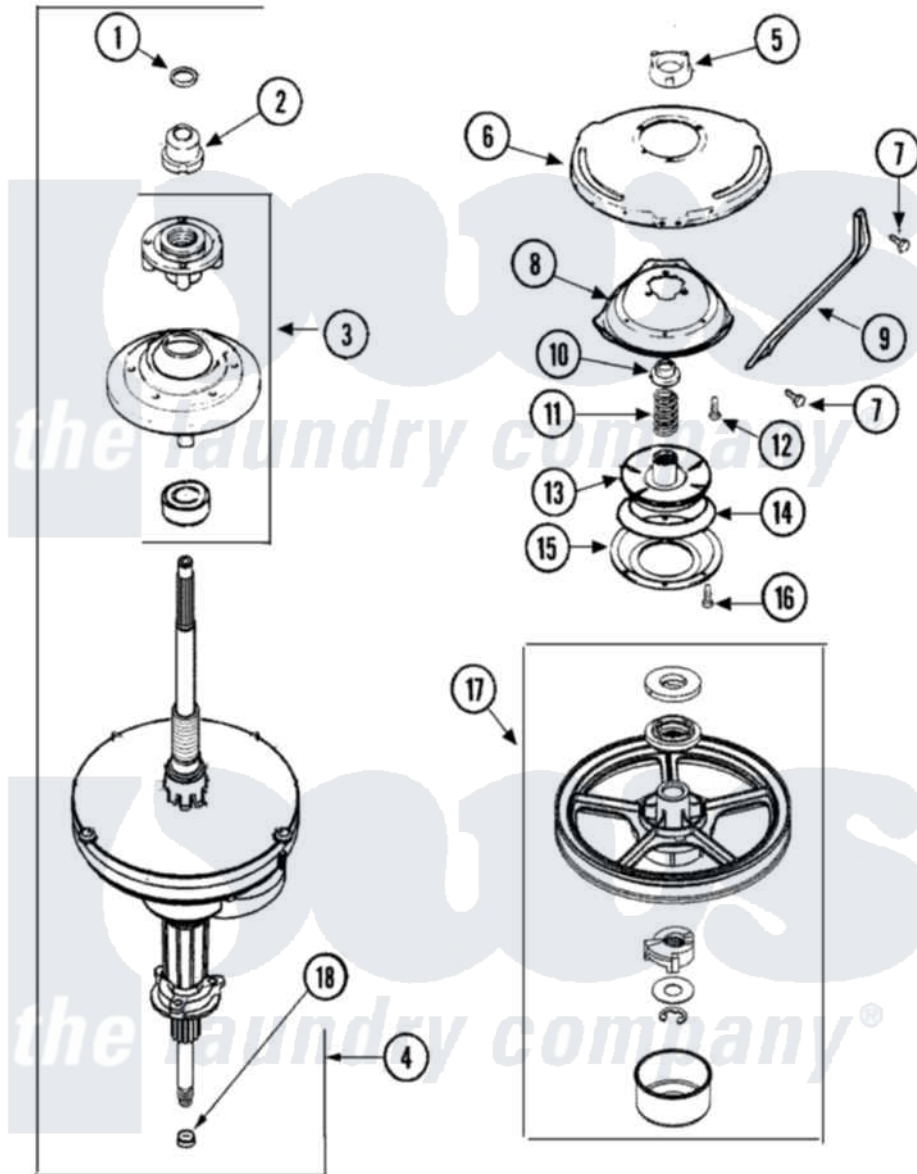

Maytag AAV4200AGW 09 - TRANSMISSION (SERIES 22)

Maytag [Residential Maytag AAV4200AGW Washer Parts](#) Parts Diagram 09 - TRANSMISSION (SERIES 22)
 Click on the part number to view part

Item	Original Part Number	Replaced By	Status	Part Description
1	25-7941			"O" Ring, Agr Drive Shaft
2	21001533	35-5655-1		Seal
3	21001868	W10219156		Tub Seal
4	21001867	35-6615		Ht TranS S
5	21001511	12001562		Bearing Assembly
6	21001518			Support, Tub
7	21001858			Screw 5/16-18 x 1/2
8	21001163			Housing, Suspension
9	21001532			Brace, Tub
10	35-2017			Retainer, Brake Spring
11	21001910			Spring, Brake
12	21001509			Screw, High Performance Plastic
13	21002010	35-6714		Brake Roto
14	21002026			Snubber
15	35-6918			Stator, Brake
16	21001065			Screw, No.10-24 x .50 Hxnibhd