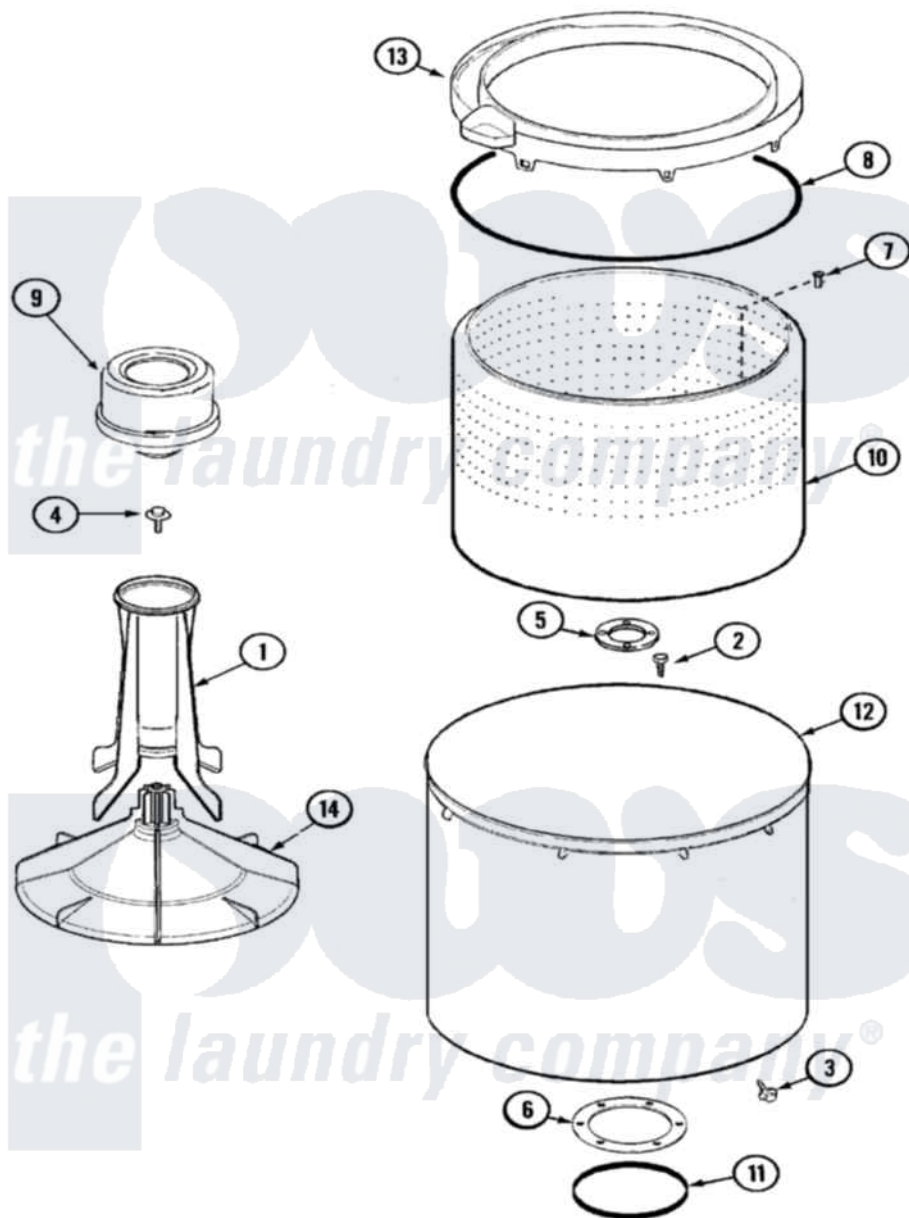

Maytag AAV4200AGW 10 - TUB

Maytag Residential Maytag AAV4200AGW Washer Parts Parts Diagram 10 - TUB
 Click on the part number to view part

Item	Original Part Number	Replaced By	Status	Part Description
1	21001521			Top, Agitator
2	21001510	22002947		Bolt, Tub
3	25-7953	22002933		Screw
4	25-7948	W10309247		Screw
5	35-3685			Gasket, Basket To Centerpost
6	35-3686			Gasket, Tub To Housing
7	25-7967	3400504		Screw
"	25-7117			Set Screw
8	35-2328			Seal, Tub Top
9	21001905			Dispenser, Fabric
10	21001529			Basket Assembly
11	35-2978			Seal, Tub/Housing
12	35-3700			Tub Assembly
13	21001531		Not Available	TOP, TUB (PLASTIC)
14	21001530			Base, Agitator